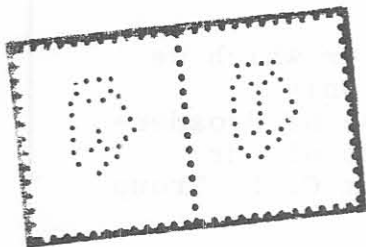

THE STATE OF ILLINOIS PERFIN (I-5)

is the product of a 10-die automated perforator and it wasn't uncommon for one of the ten dies to lose a pin. As a result, the I-5 pattern exists in a variety of varieties. We recently acquired, through Joe Frye of Memphis, our printer, nearly two full sheets of the I-5 pattern showing one broken die, the one on the extreme right (or left) of the row of 10. Three pins are missing. We've detached pairs of perfins: one each of the broken die and the regular die and we'll share them with members who send us a stamped self addressed envelope. There are only 17 pairs available with the broken die, but we'll send along additional examples of the complete perfin if you want them. Send your SASE to Floyd Walker, Box 82, Grandview, MO 64030.