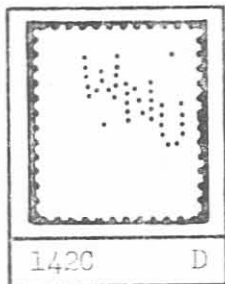

Western Newspaper Union

Dave W. Ribble (#3290)

ILLUSTRATIONS

The Western Newspaper Union (WNU) used five patterns of perfins from four cities: Chicago: (W142A and W143), New York (W142B), San Francisco (W142C) and Boston (W142D). All five patterns have been used on Bureau precancels.

Illustrated here are two Bureau precancels from San Francisco. The second one is missing the control hole under the letter "W". This missing control hole should not cause much of a problem on Bureau precancels, but an unprecanceled incomplete San Francisco perfin could be confused with a perfin from New York.