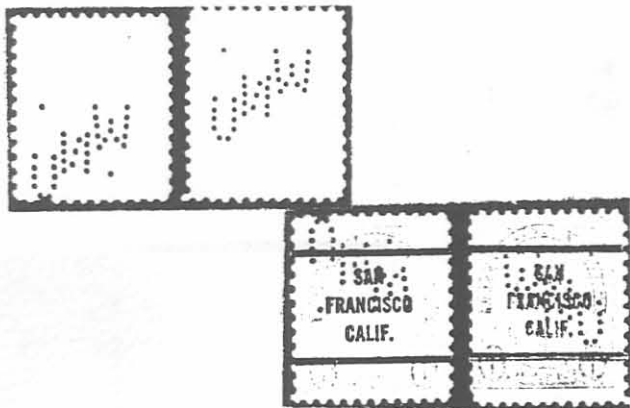

Western Newspaper Union

Dave W. Ribble (#3290)

ILLUSTRATIONS

The Western Newspaper Union (WNU) used five patterns of perfins from four cities: Chicago: (W142A and W143), New York (W142B), San Francisco (W142C) and Boston (W142D). All five patterns have been used on Bureau precancels.

Illustrated here are two Bureau precancels from San Francisco. The second one is missing the control hole under the letter "W". This missing control hole should not cause much of a problem on Bureau precancels, but an unprecanceled incomplete San Francisco perfin could be confused with a perfin from New York.

The Chicago perfins lack control holes while those from Boston have three control holes under the letter "W". All three holes are in different positions from the one under the letter "W" in the San Francisco version.