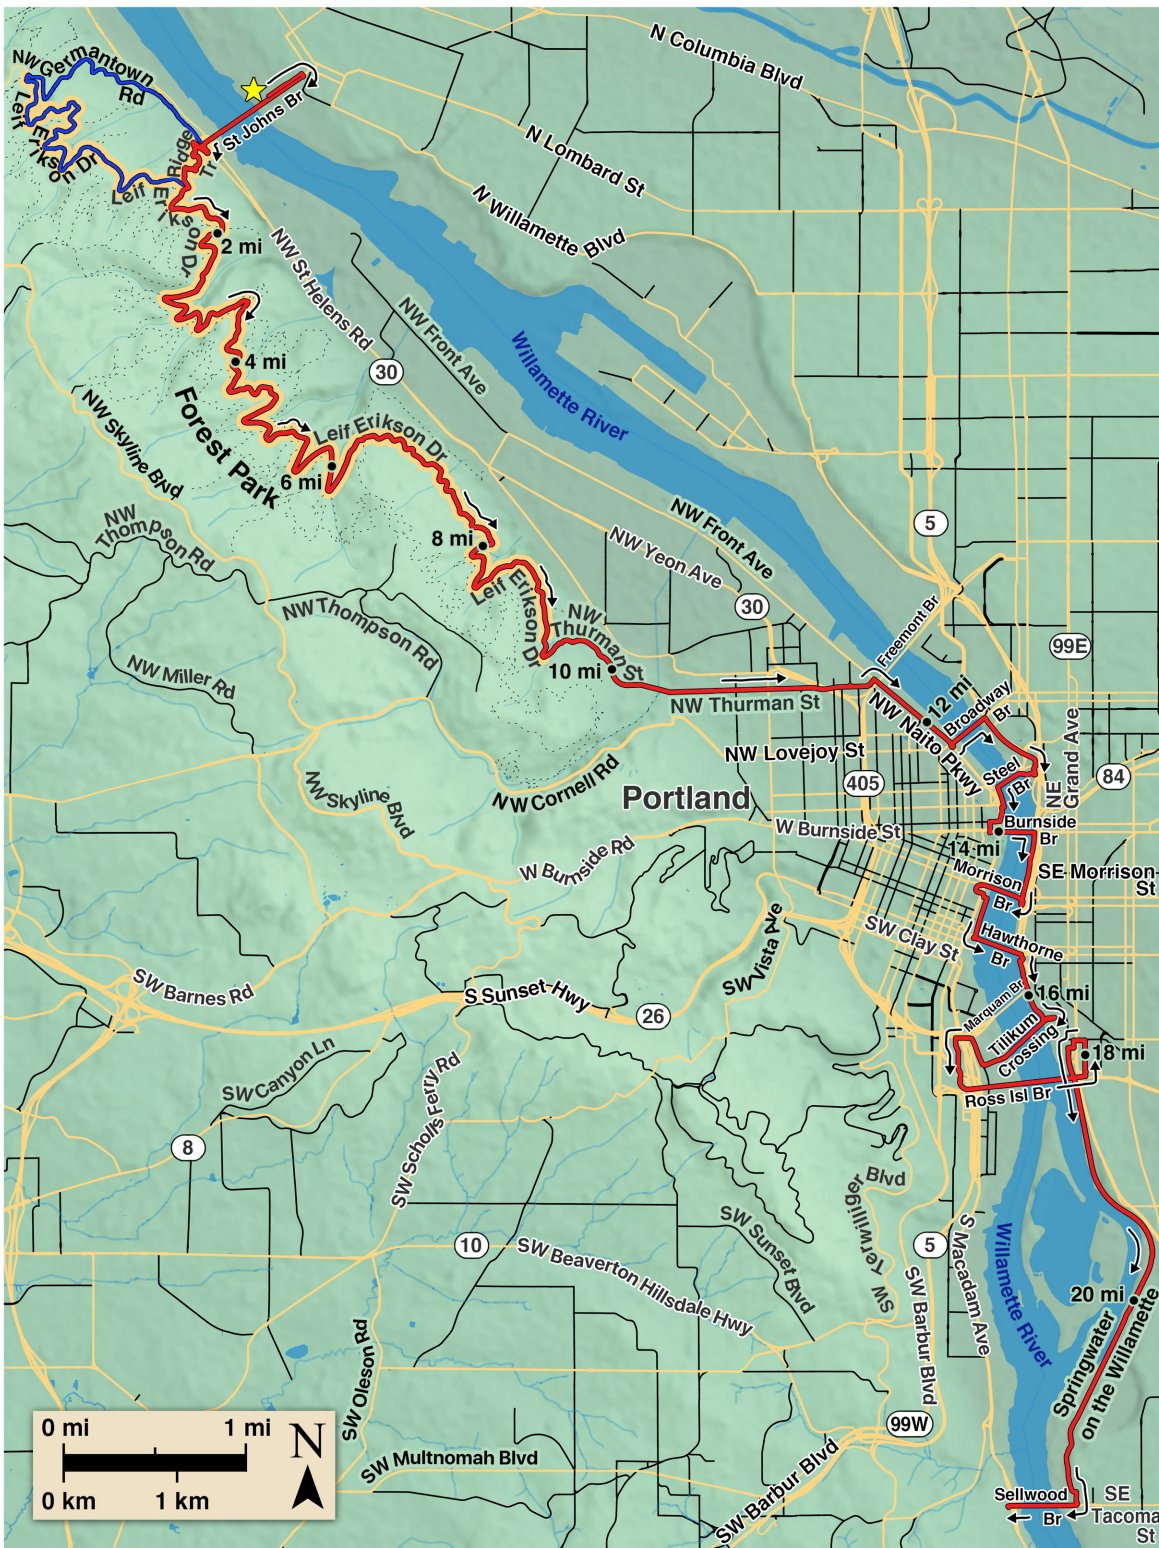

alternative
bike detour

Route 58

Distance: 21.7 mi • Elev Gain: 1382' • % Non-Paved: 100%