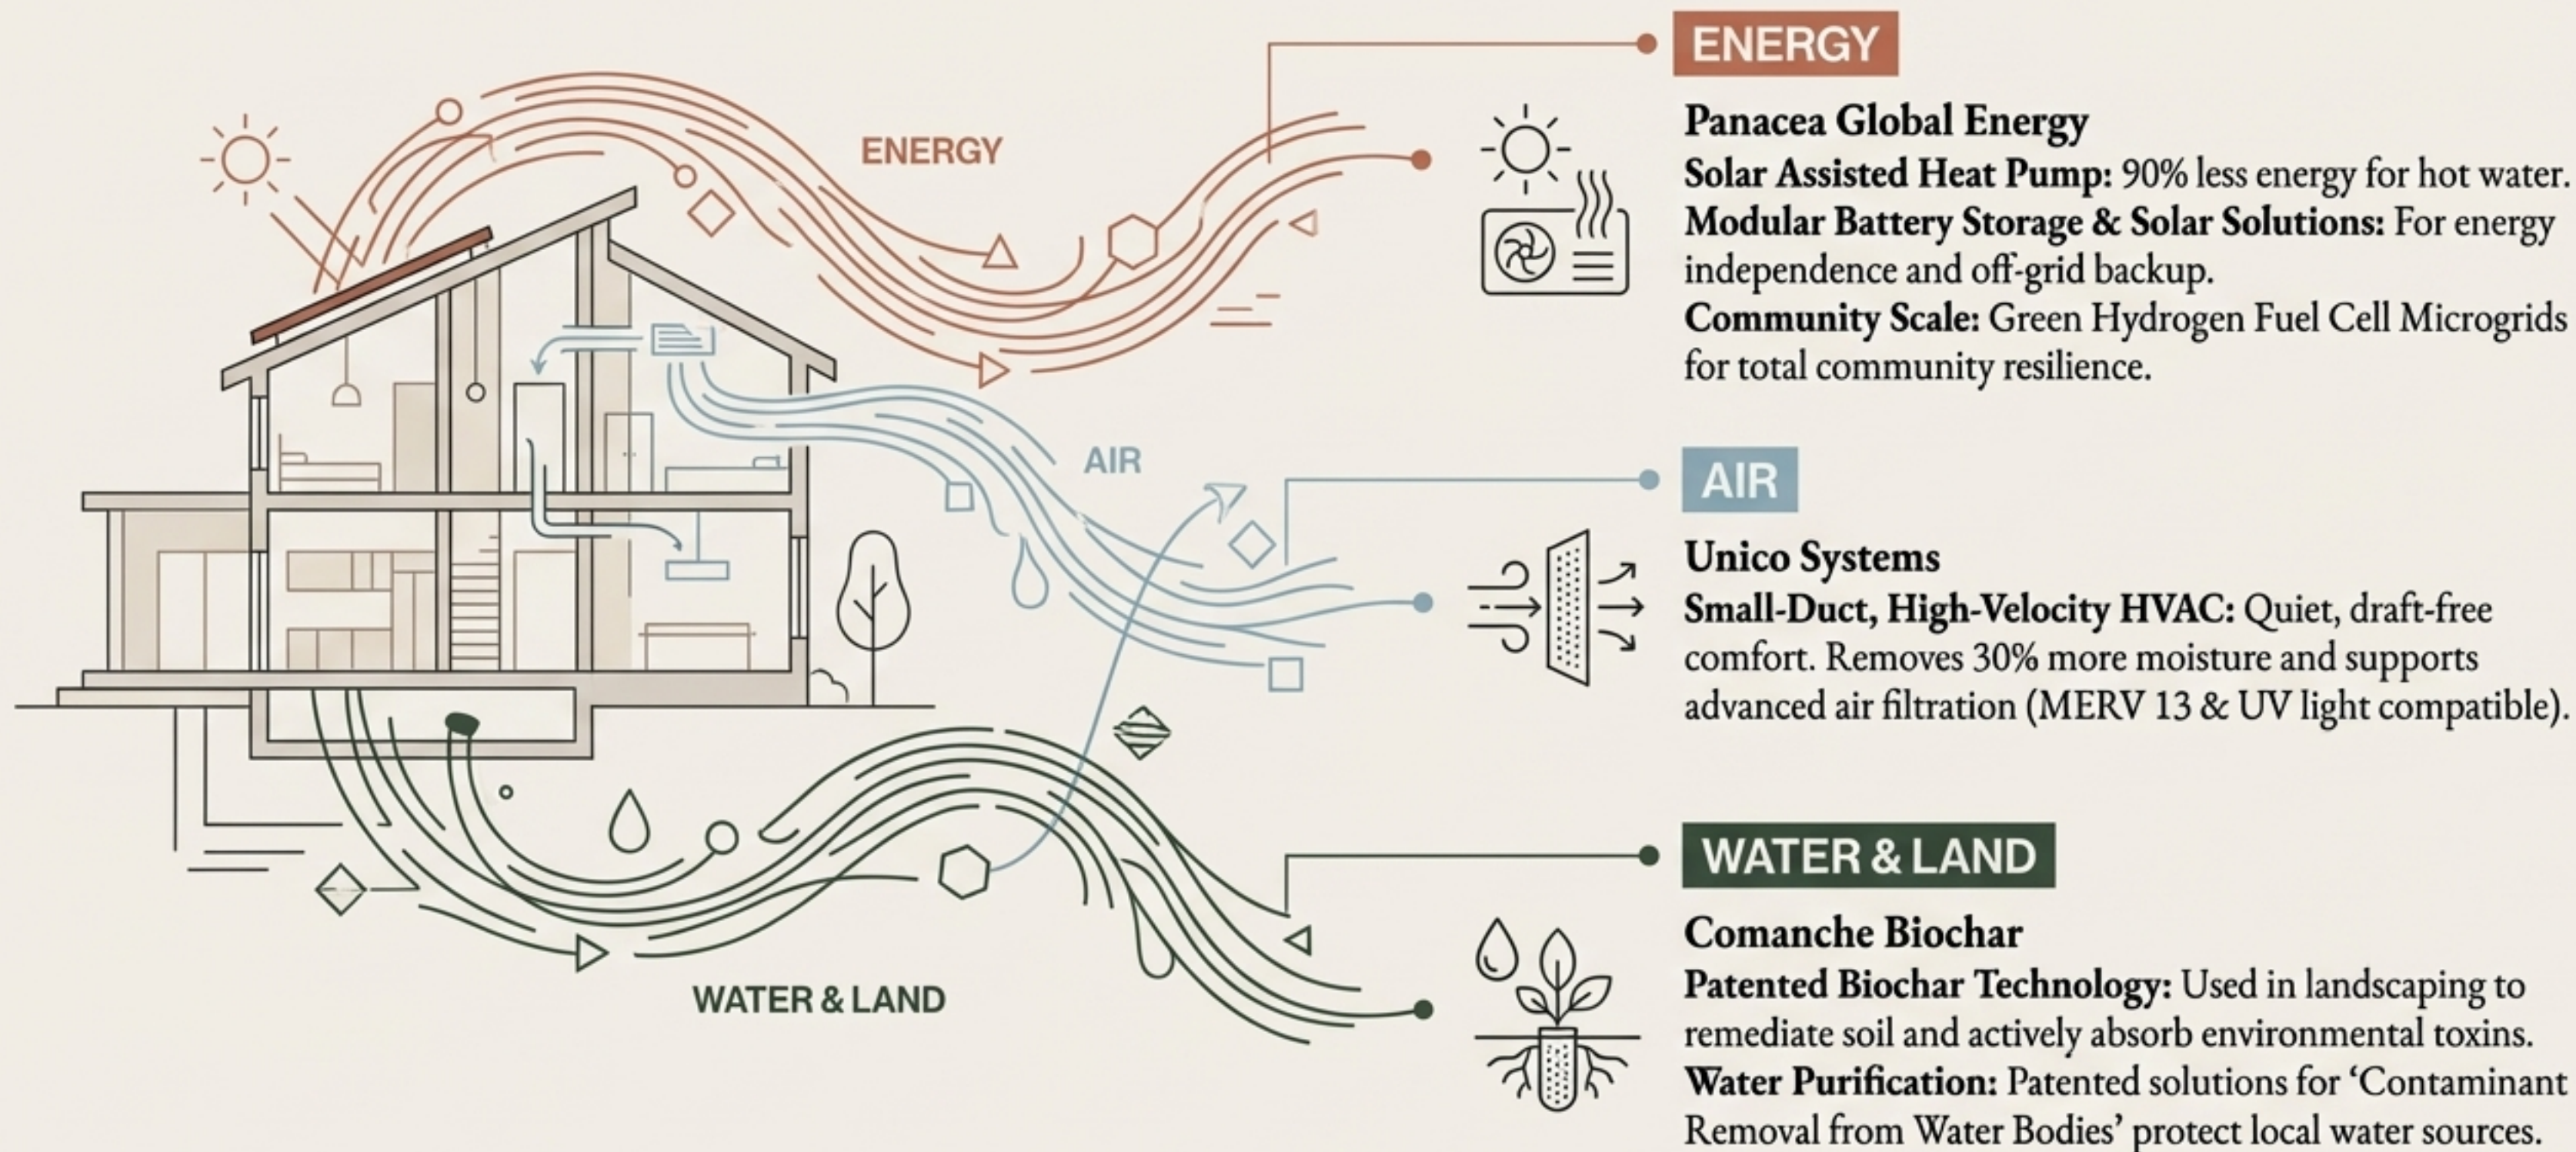

The Total Home Wellness Ecosystem