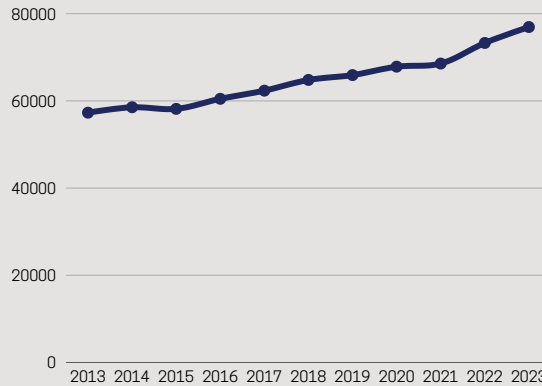

MOORE OKLAHOMA

POPULATION DEMOGRAPHICS

Moore	63,628
Cleveland County	302,050
Oklahoma City MSA	1,482,196

WORKFORCE DEMOGRAPHICS

Labor Force	37,111
Unemployment Rate	3.3%
Work Force with a bachelors degree or higher	30.1%

Median Household Income

Median Real Estate Tax
$1,974

Single Family Housing Units
24,958

Average Home Sale Price
$256,807