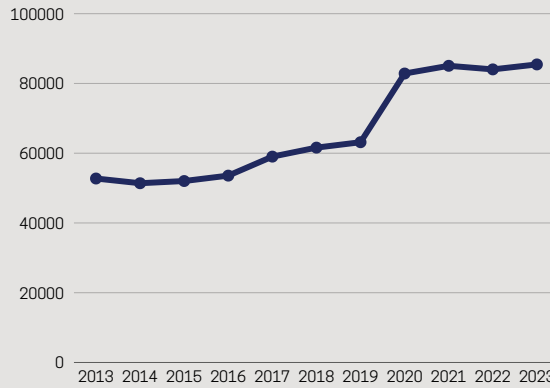

NOBLE OKLAHOMA

POPULATION DEMOGRAPHICS

Noble	7,429
Cleveland County	302,050
Oklahoma City MSA	1,482,196

WORKFORCE DEMOGRAPHICS

Labor Force	3,907
Unemployment Rate	2%
Work Force <small>with a bachelors degree or higher</small>	28.7%

Median Household Income

Median Real Estate Tax
\$1,192

Single Family Housing Units
2,768

Average Home Sale Price
\$192,603

MAJOR EMPLOYERS

COMMUNITY ACCOLADES

- The Rose Rock Capital of the World
- №7 Most Affordable Places to Live in Oklahoma
- №10 in 2024 for Best Suburbs to Buy a House in Oklahoma
- Host of the Annual Rose Rock Music Festival
- Enjoy three parks, a splash pad, a disc golf course, walking trails, and more