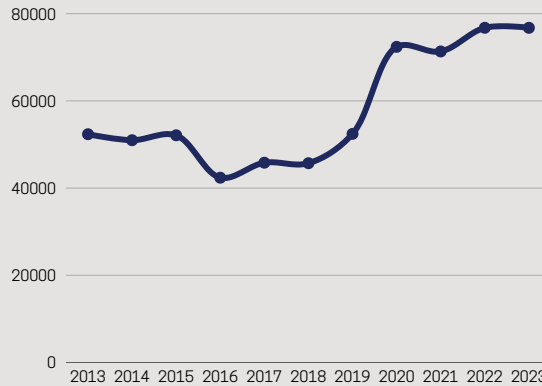

SLAUGHTERVILLE OKLAHOMA

POPULATION DEMOGRAPHICS

Slaughterville	4,458
Cleveland County	302,050
Oklahoma City MSA	1,482,196

WORKFORCE DEMOGRAPHICS

Labor Force	2,076
Unemployment Rate	1.9%
Work Force with a bachelors degree or higher	20.9%

Median Household Income

Median Real Estate Tax
$1,869

Single Family Housing Units
988

Average Home Value
$229,214