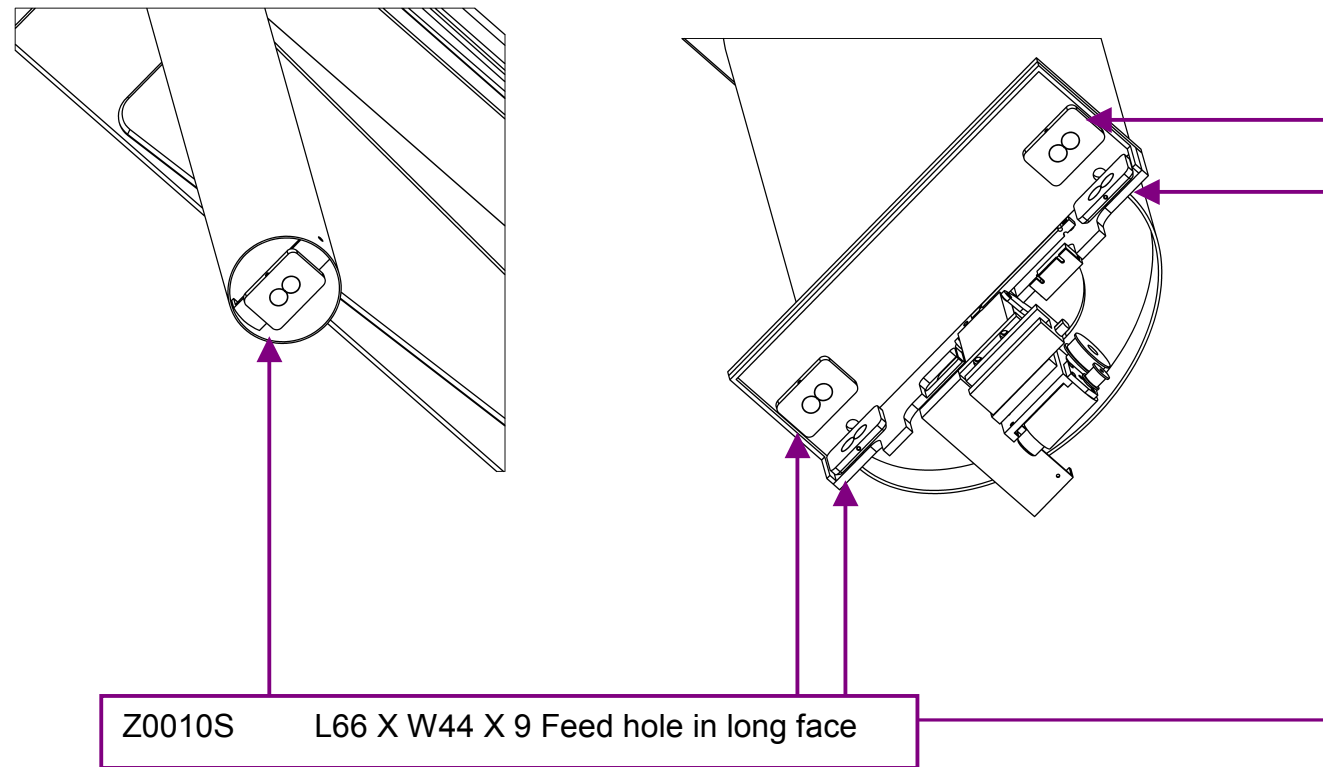

**Description:**  
Air bearing Details (Y axis) Position  
and part number.

**M/c type:**  
Zenith One

**Author:** Chris Walkley

**Date:** 23<sup>rd</sup> November 2011

**Description:**  
Air bearing Details (Y axis) Position  
and part number.

**M/c type:**  
Zenith Too, all sizes

**Author:** Chris Walkley

**Date:** 23<sup>rd</sup> November 2011

**Description:**  
Air bearing Details (X and Z axis)  
Position and part number.

**M/c type:**  
Zenith One and Too, all sizes