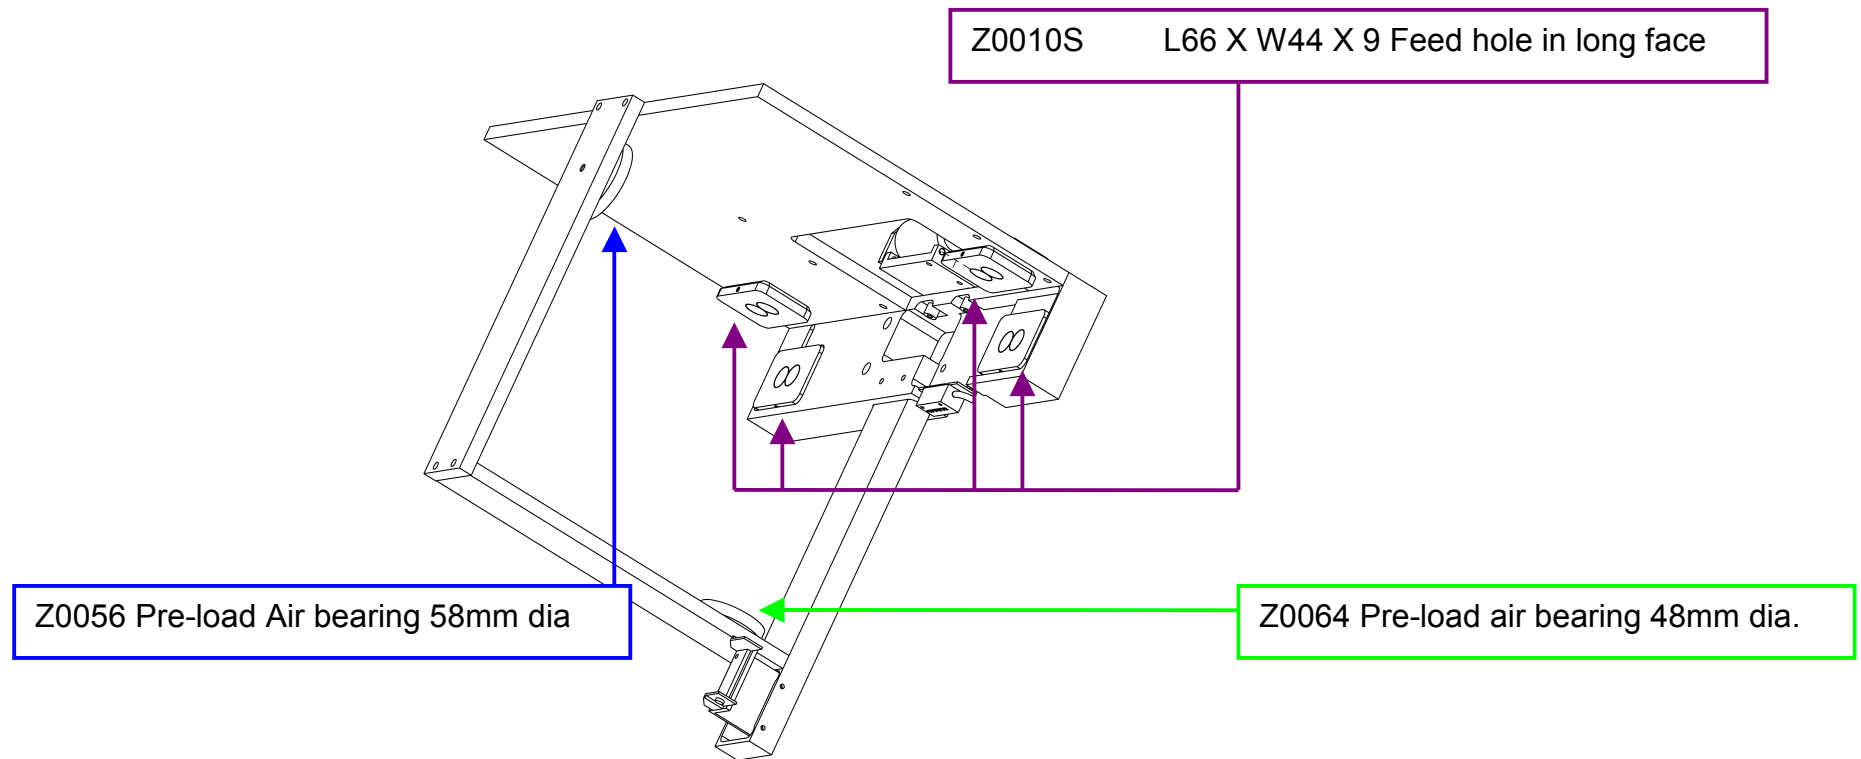

**Description:**  
Air bearing Details (Y axis) Position  
and part number.

**M/c type:**  
Zenith One

**Author:** Chris Walkley

**Date:** 23<sup>rd</sup> November 2011

**Description:**  
Air bearing Details (Y axis) Position  
and part number.

**M/c type:**  
Zenith Too, all sizes

**Author:** Chris Walkley

**Date:** 23<sup>rd</sup> November 2011

**Description:**  
Air bearing Details (X and Z axis)  
Position and part number.

**M/c type:**  
Zenith One and Too, all sizes