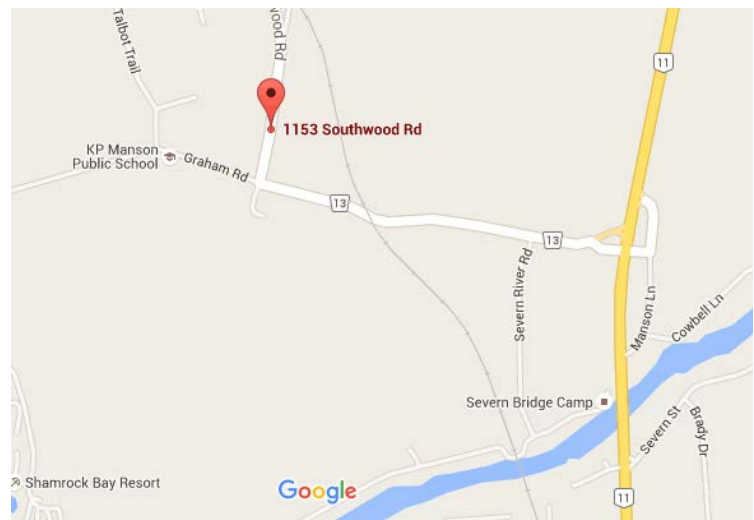

Directions to Severn Bridge Fairgrounds

PLEASE, PLEASE, PLEASE READ CAREFULLY! IF YOU GET LOST CALL MY CELL = 705-826-0158

The address for the Severn Bridge Fairgrounds is: [Severn Bridge Fairgrounds - Google Maps](#)

**1153 Southwood Road
Severn Bridge**

Directions:

Northbound on Hwy 11

- Southwood Road is 4 streets north of Washago.
- Take the Southwood Road (Muskoka Road 13) exit.
- Drive under the highway to the stop sign.
- Turn Left onto Southwood Road (Turning Right will put you Southbound on Hwy 11)
- Continue about 800 meters - you will cross a railroad track
- 100 m past the railroad track Southwood Road will **TURN RIGHT** (if you miss the turn, you will come across KP Manson Elementary School = you missed us! Turn Around!)
- Continue 200 meters and the Severn Bridge Fairgrounds is on the left.

Southbound on Hwy 11

- Take the Southwood Road (Muskoka Road 13) exit.
- Continue about 800 meters - you will cross a railroad track
- 100 m past the railroad track Southwood Road will **TURN RIGHT** (if you miss the turn, you will come across KP Manson Elementary School = you missed us! Turn Around!)
- Continue 200 meters and the Severn Bridge Fairgrounds is on the left.

IF USING A GPS, GOOGLE MAPS OR PHONE APPLICATION - DO NOT SELECT THE FIRST 1153 SOUTHWOOD THAT POPS UP! IT WILL TAKE YOU TO TORRENCE, ONTARIO. MAKE SURE YOU SELECT 1153 SOUTHWOOD ROAD, SEVERN BRIDGE!!!!