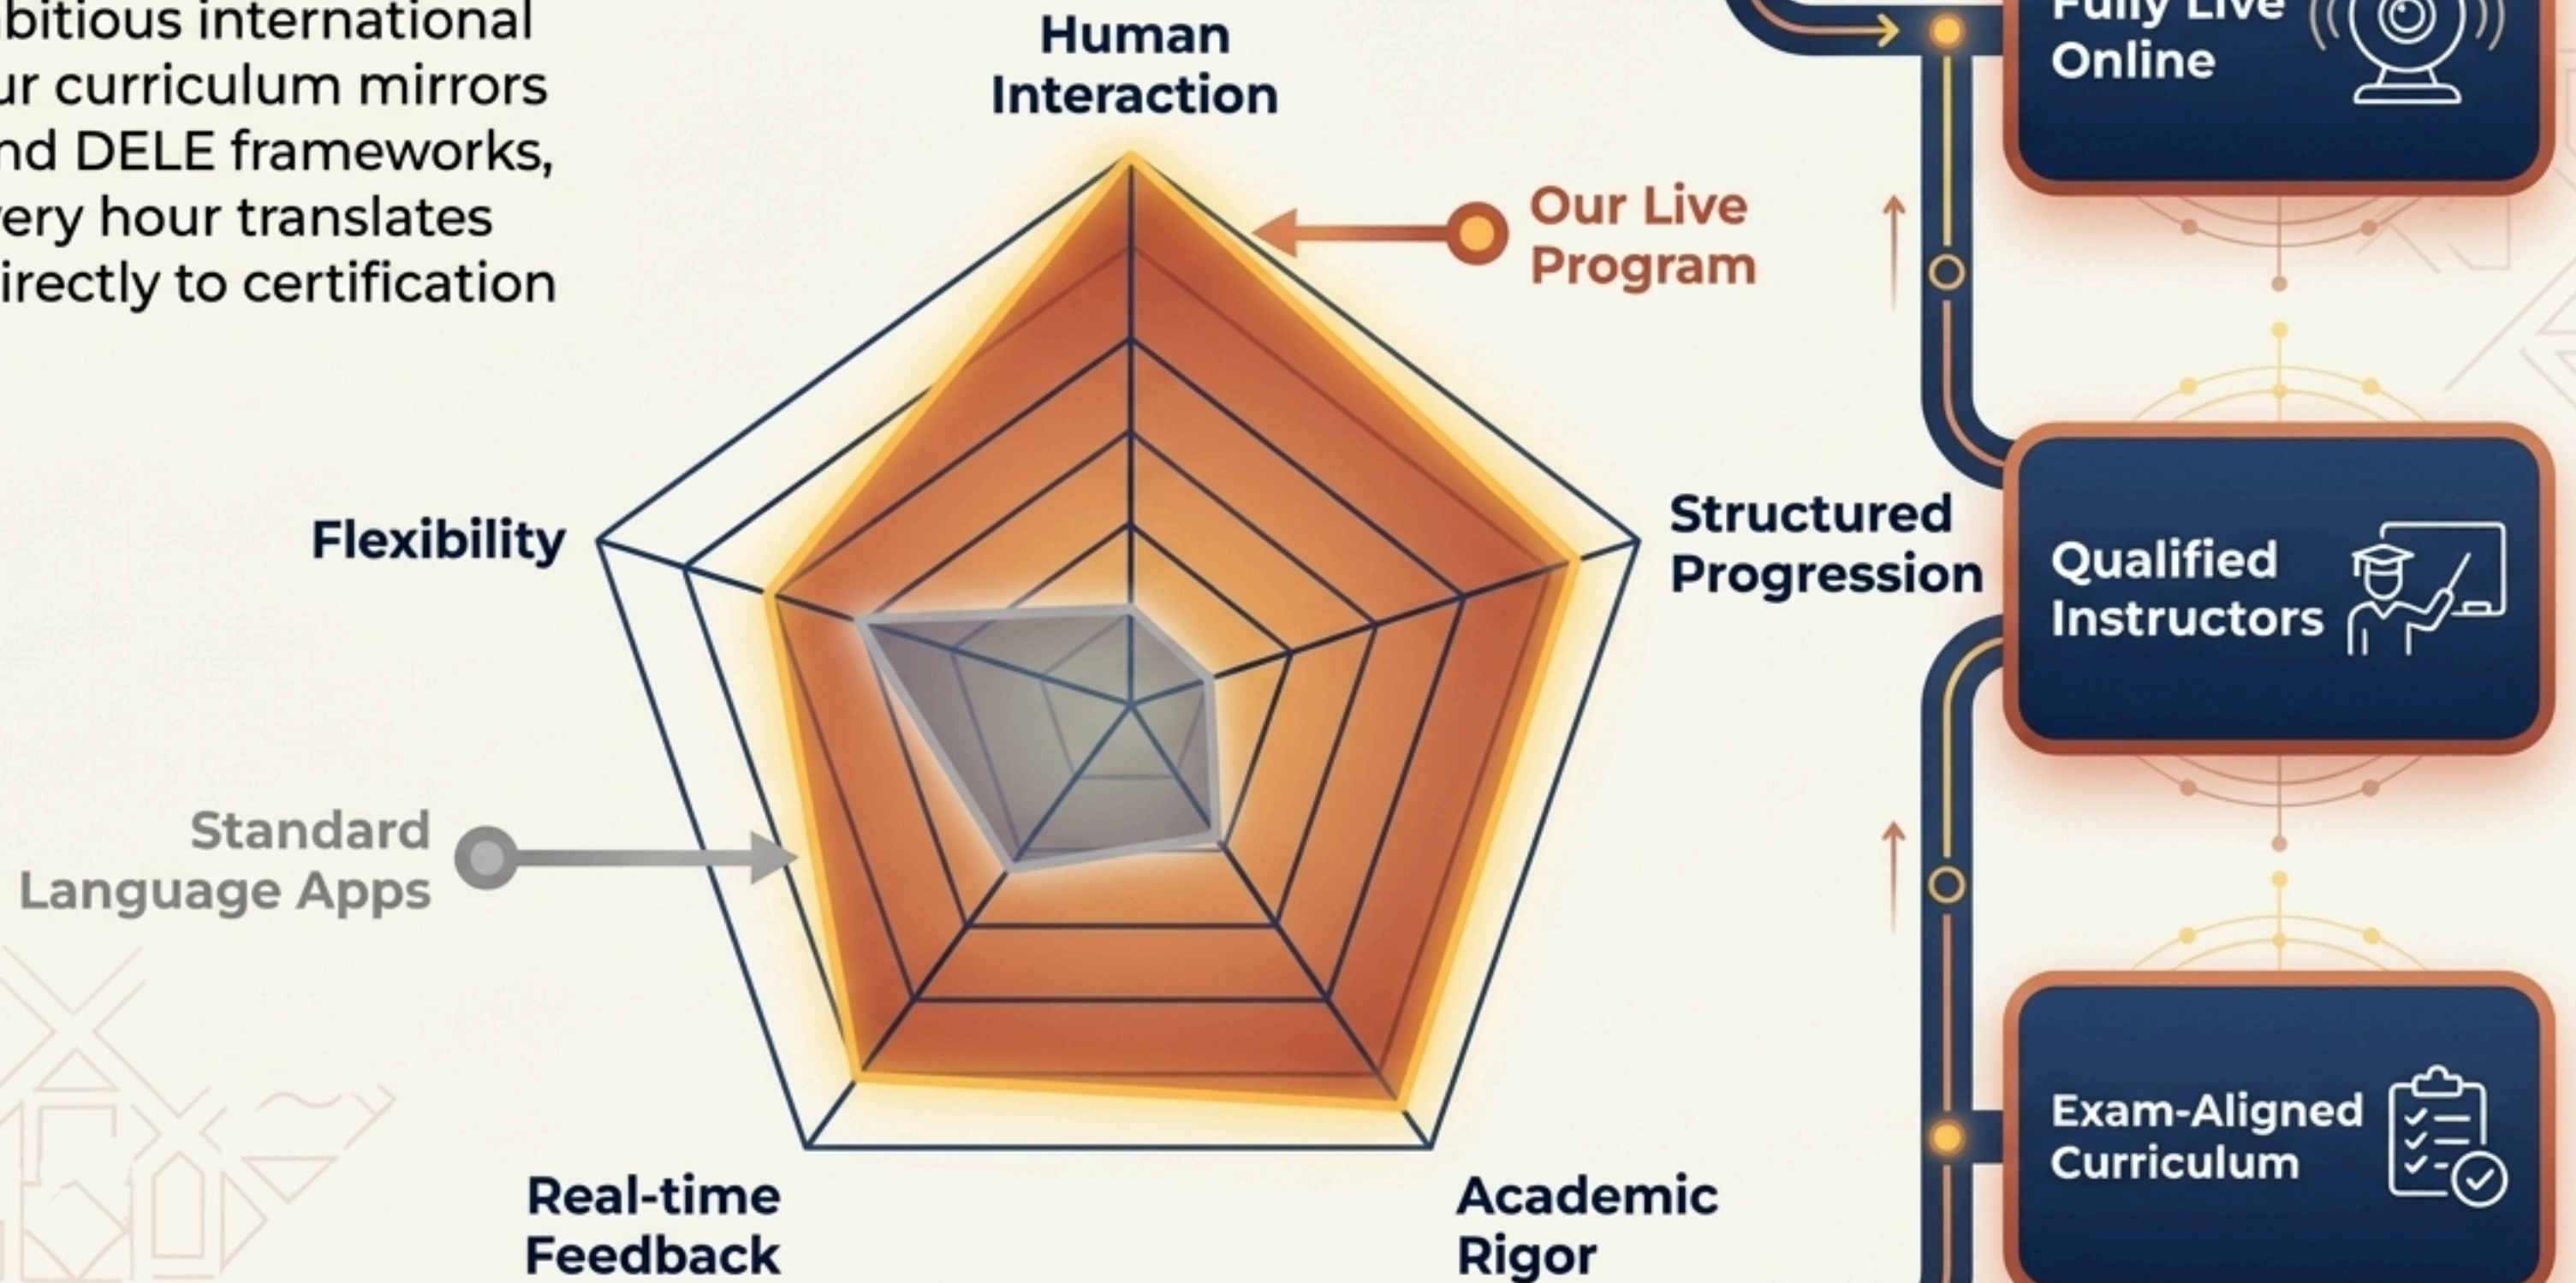

# The Key to the Spanish Academic and Professional System

Homologation of a foreign degree and admission to Spanish public universities require **certified language proficiency**. Our fast-track program bridges the gap between your current level and the stringent requirements of Spanish institutions.

**Homologation of Foreign Degrees**

**Bachelor's (Grado) & Master's Degrees**

**Vocational Training (Formación Profesional)**

**Student Visas & Residency**

# Designed for Accelerated Fluency

Built for ambitious international students, our curriculum mirrors the SIELE and DELE frameworks, ensuring every hour translates directly to certification readiness.