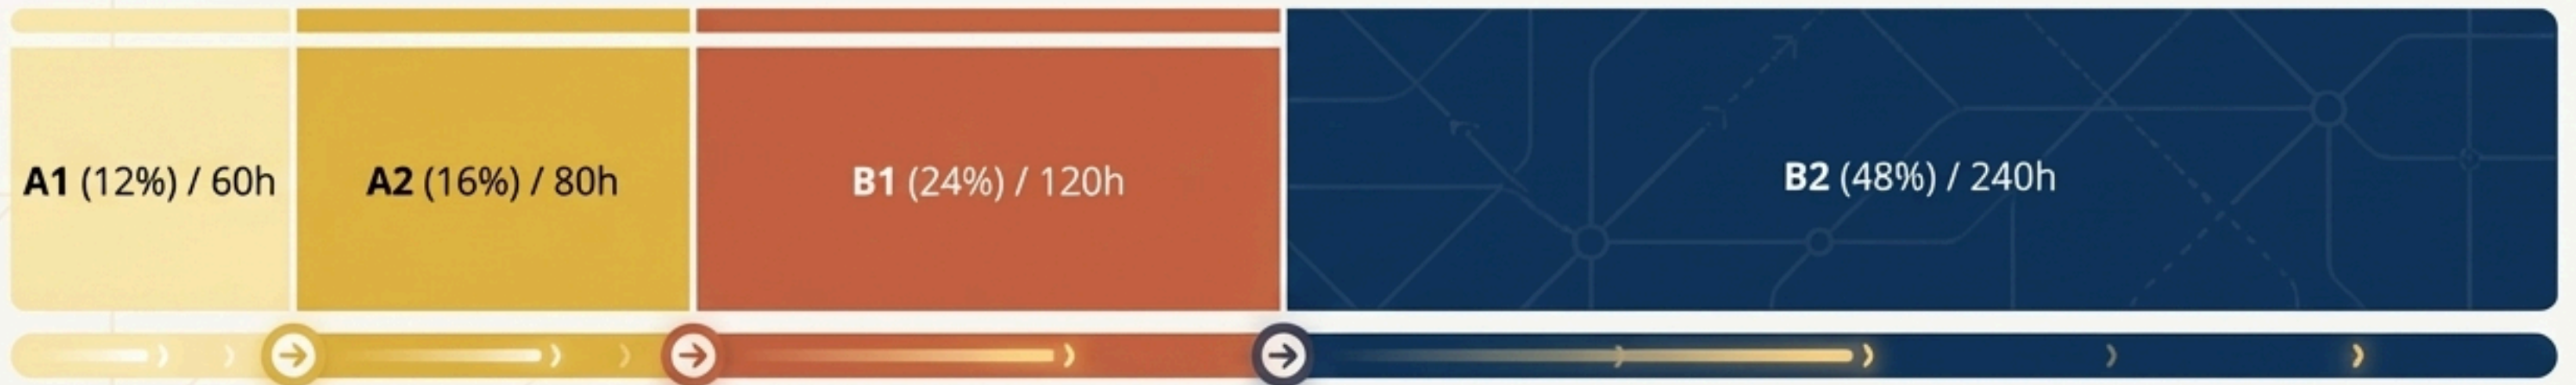

# Building the B2 Foundation

The B2 level is the most comprehensive stage of the program. Developing true academic fluency to study entirely in Spanish requires deep, sustained immersion.

Encapsulates **4 sub-modules** (B2.1 to B2.4).  
Bridges the gap between conversational independence and university-ready academic rigor.