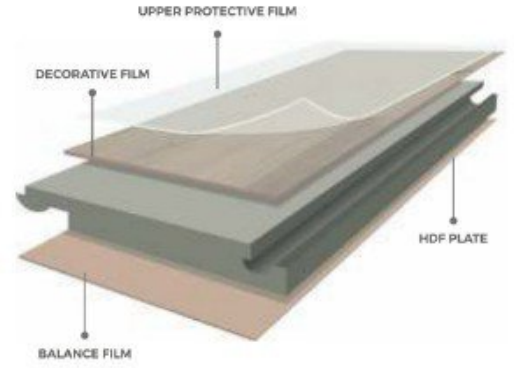

MODERN LONG

32 CLASS
AC4 • V GROOVE

192,5 MM x 1380 MM x 8 MM

WIDTH	192,5 mm
LENGTH	1380 mm
THICKNESS	8 mm
1 PIECE	0,266 m²
1 PACKAGE	2,13 m²
PACKAGE WEIGHT	16 ± 1 kg
PACKAGE	8 PIECE
1 PALLET	60 PACK
1 PALLET	480 PANEL
1 PALLET	127,60 m²
1 PALLET KG	950 KG
PALLET DIMENSION	1100X825X1400 mm

PLATINUM

32 CLASS
AC4 • V GROOVE

190 MM x 1380 MM x 10 MM

WIDTH	190 mm
LENGTH	1380 mm
THICKNESS	10 mm
1 PIECE	0,2629 m²
1 PACKAGE	1,94 m²
PACKAGE WEIGHT	17,25 ± 1 kg
PACKAGE	7 PIECE
1 PALLET	56 PACK
1 PALLET	392 PANEL
1 PALLET	103,04 m²
1 PALLET KG	940 KG
PALLET DIMENSION	1100X825X1400 mm

AVANGARD

32 CLASS
AC4 • V GROOVE

142,5 MM x 1380 MM x 10 MM

WIDTH	142,5 mm
LENGTH	1380 mm
THICKNESS	10 mm
1 PIECE	0,1963 m²
1 PACKAGE	1,57 m²
PACKAGE WEIGHT	15 ± 1 kg
PACKAGE	8 PIECE
1 PALLET	60 PACK
1 PALLET	480 PANEL
1 PALLET	94,2 m²
1 PALLET KG	860 KG
PALLET DIMENSION	1100X795X1400 mm

SERENZA

33 CLASS
AC5 • V GROOVE

190 MM x 1380 MM x 12 MM

WIDTH	190 mm
LENGTH	1380 mm
THICKNESS	12 mm
1 PIECE	0,2829 m²
1 PACKAGE	1,58 m²
PACKAGE WEIGHT	17 ± 1 kg
PACKAGE	6 PIECE
1 PALLET	56 PACK
1 PALLET	396 PANEL
1 PALLET	88,48 m²
1 PALLET KG	950 KG
PALLET DIMENSION	1100X825X1400 mm

GLORIA

33 CLASS
AC5 • V GROOVE

190 MM x 1380 MM x 12 MM

WIDTH	190 mm
LENGTH	1380 mm
THICKNESS	12 mm
1 PIECE	0,2629 m²
1 PACKAGE	1,58 m²
PACKAGE WEIGHT	17 ± 1 kg
PACKAGE	6 PIECE
1 PALLET	56 PACK
1 PALLET	396 PANEL
1 PALLET	88,48 m²
1 PALLET KG	1030 KG
PALLET DIMENSION	1100X825X1400 mm

Thermal Resistance
for Underfloor heating

Scratch Proof

Impact Resistance

Dimensional Stability

Staining Resistance

Ecological

Resistant to UV Light

Panel Thickness

Panel Thickness

Abrasion-Resistant

Easy Clean

Abrasion-Resistant

Cigarette Burn
Resistant

For Kid's Room

For Office
and Workplaces

Flame Resistance

Easy and Quick
Installation

For Intense Residential
and Less Intense
Commercial Use

For use in Normal
Intensity Workplaces

Manufacturer
Warranty

10 Years Warranty

5 Years Warranty

TURKEY'S
TOP 500 INDUSTRIAL
ENTERPRISES
2018

Turkey
Discover the potential