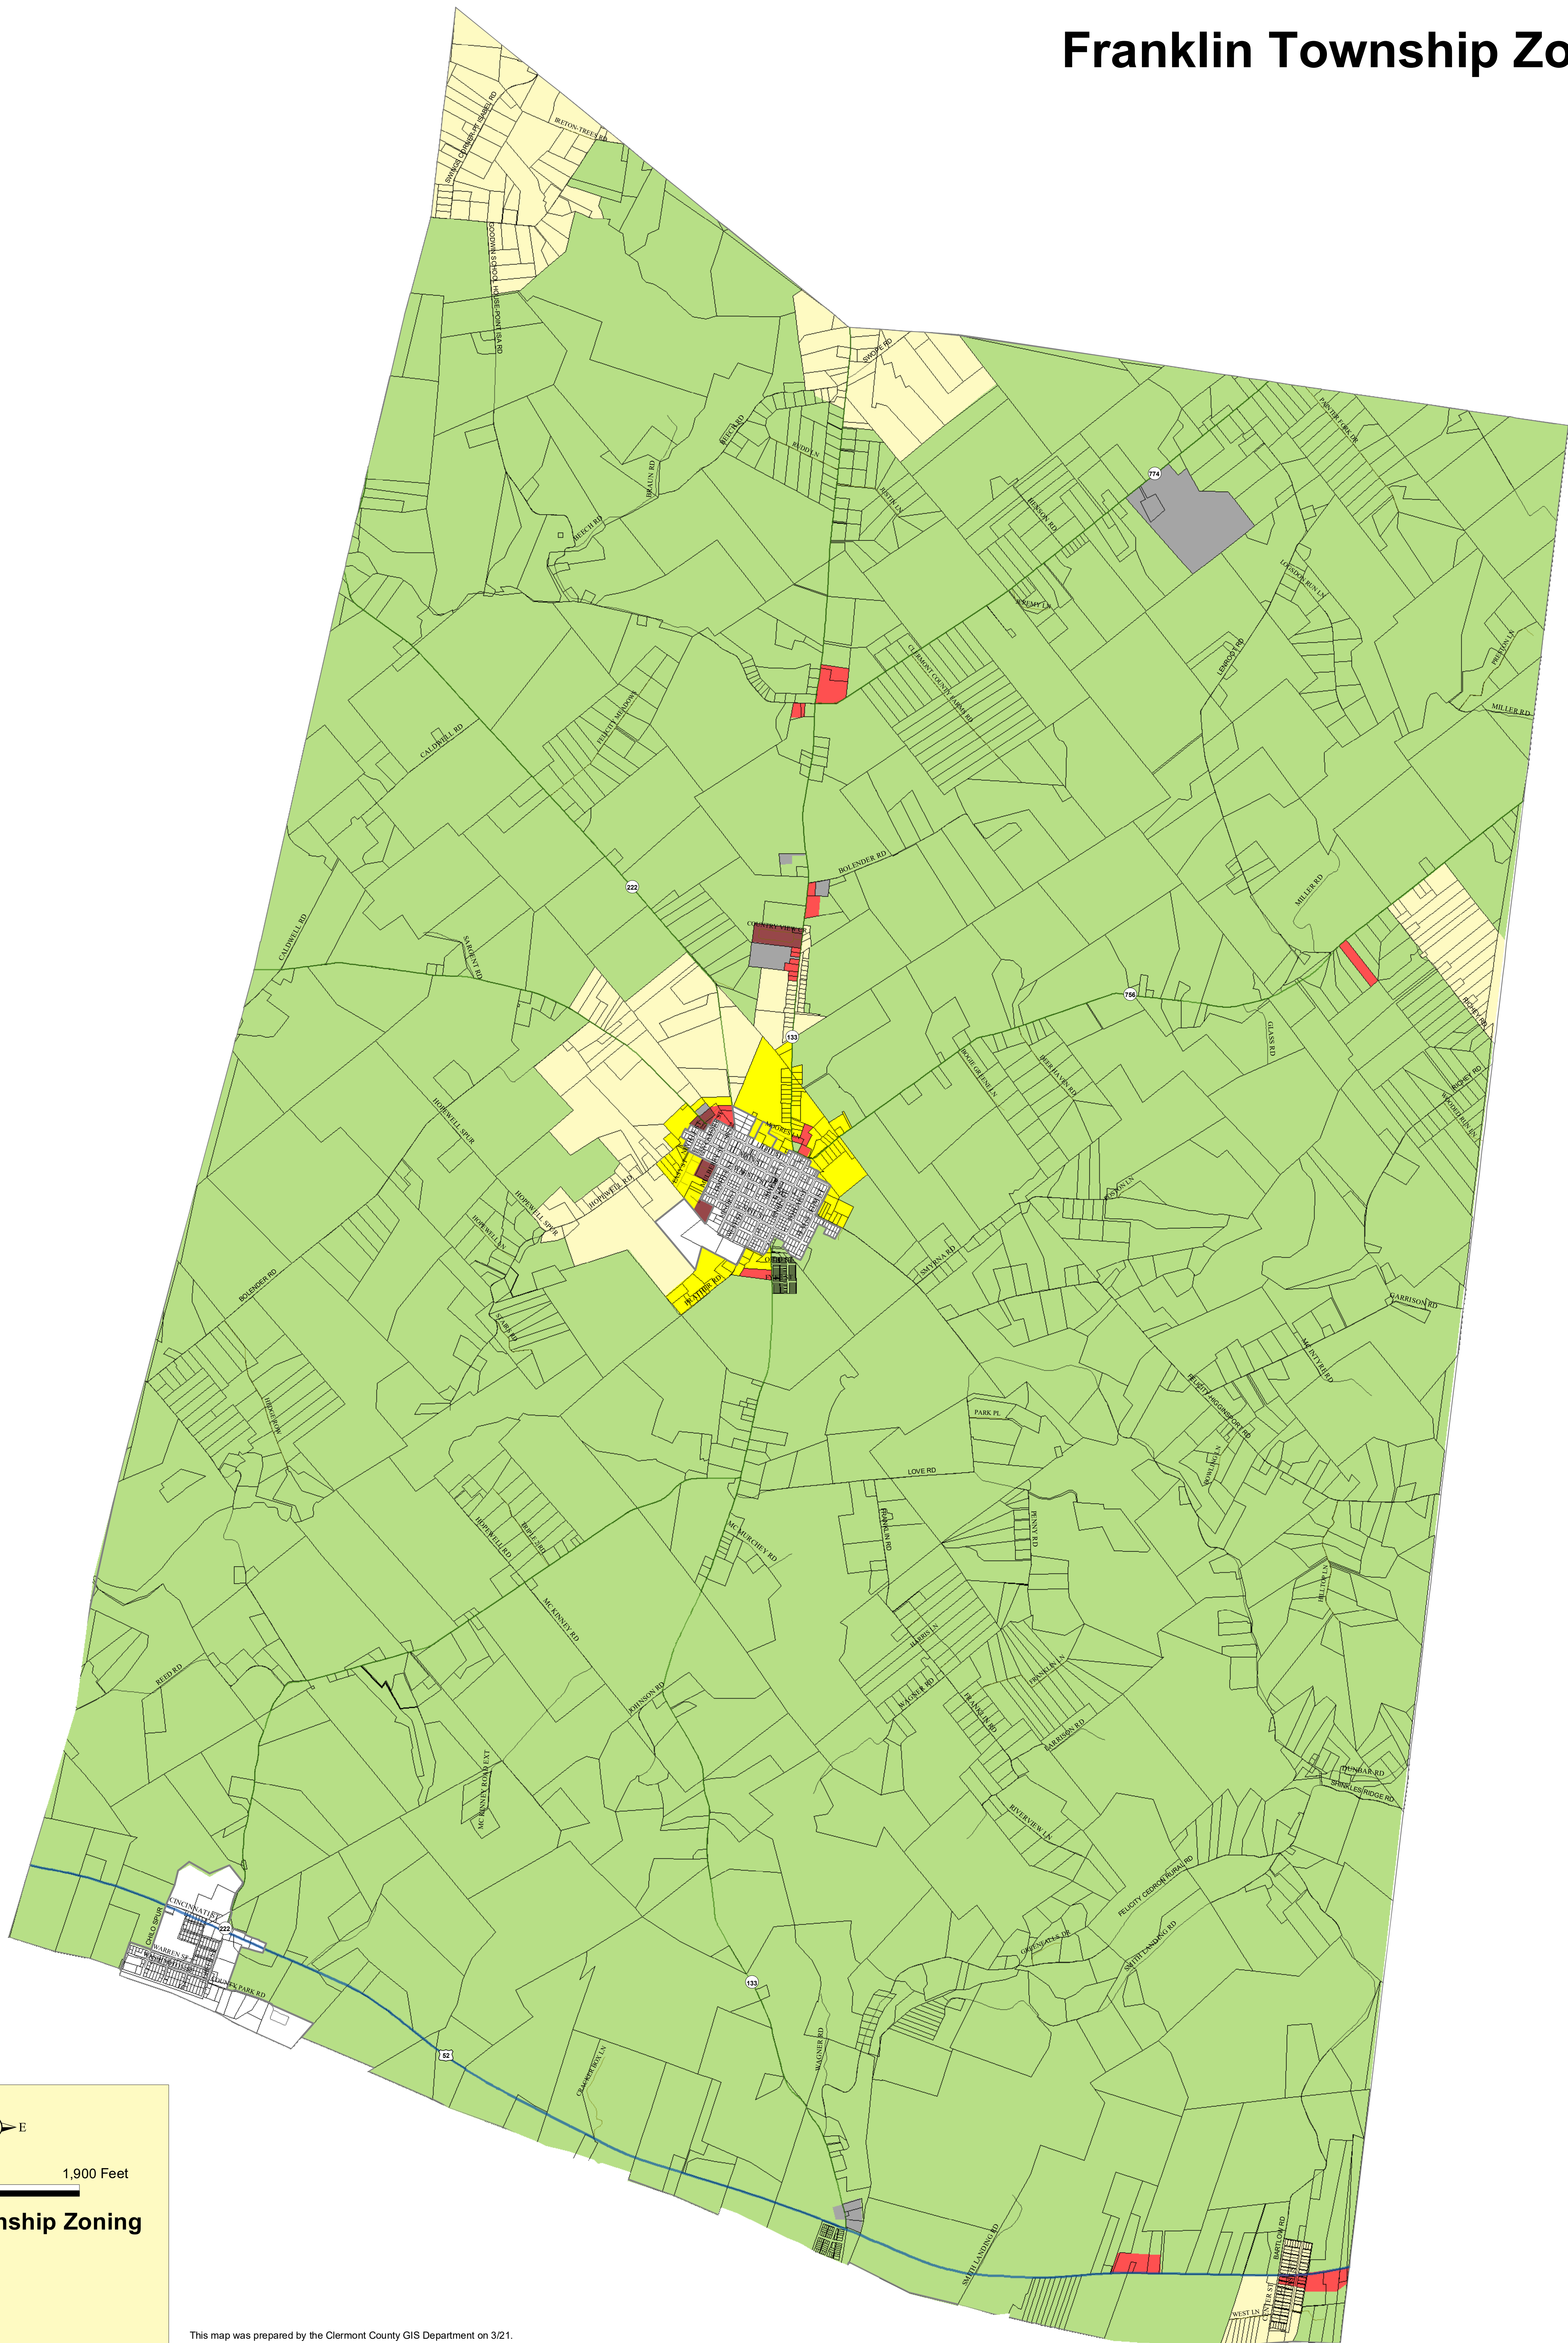

Franklin Township Zoning

1,900 950 0 1,900 Feet

Franklin Township Zoning

- A
- B-1
- I-1
- MHP
- R-1
- R-2