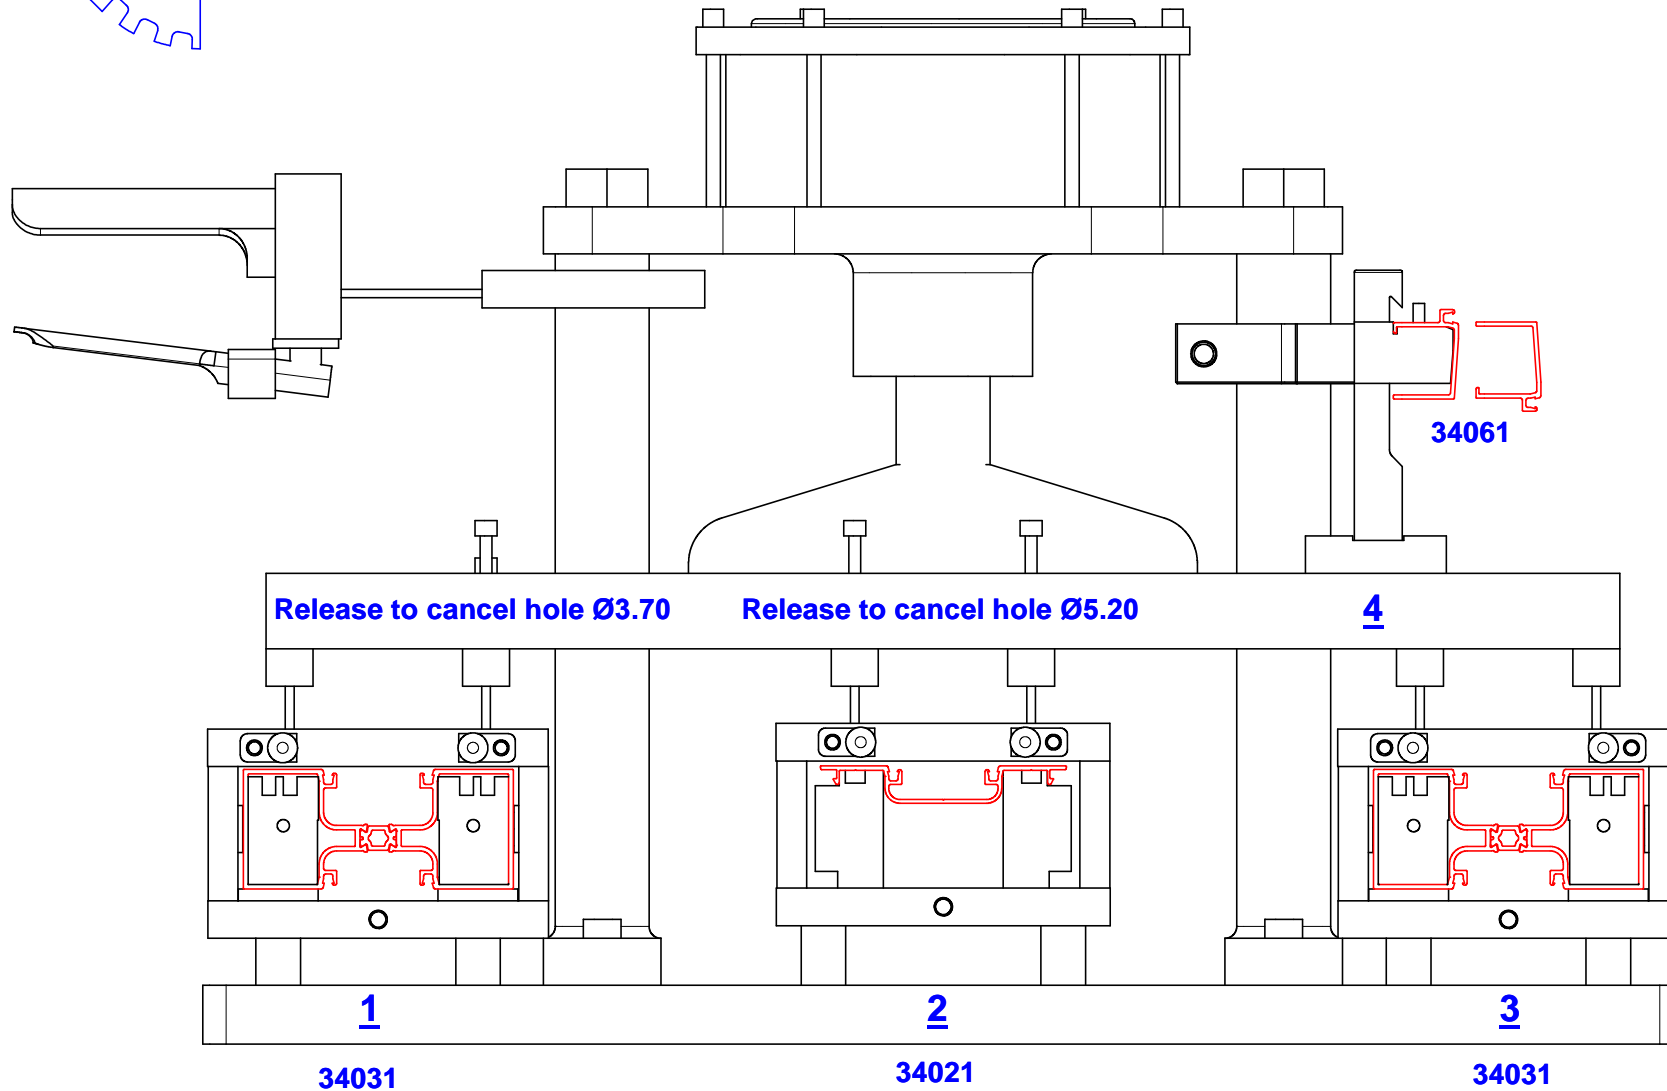

Pneumatic Press Model Alumicor AL-602/2 for series 3400

Model Alumicor AL-602/2 for series 3400

Model Alumicor AL-602/2
for series 3400

30.08.2015

Model Alumicor AL-602/2 for series 3400