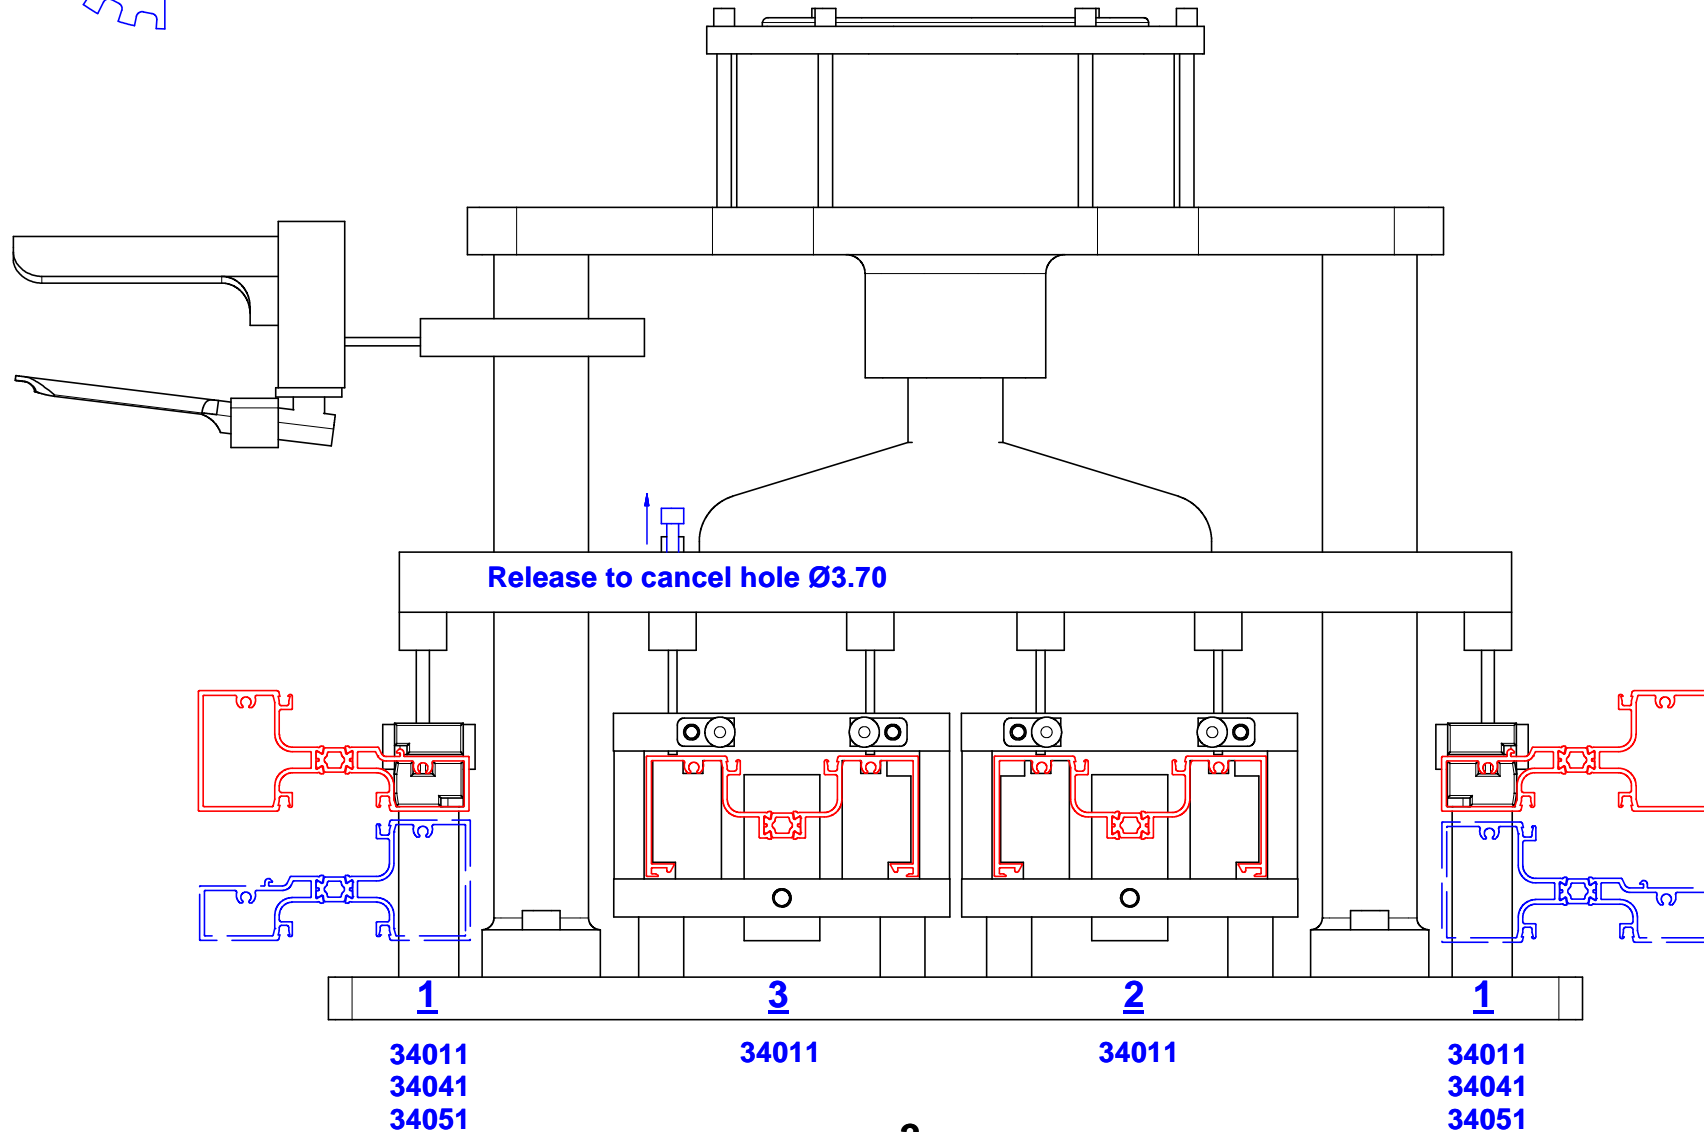

THIS DRAWING IS THE PROPERTY OF SHOHAM MACHINERY LTD AND MUST NOT BE COPIED OR REPRODUCED WITHOUT THEIR PERMISSION ©2007

Model Alumicor AL-602/1 for series 3400

30.08.2015

-2-

Address: 10 Hakishor St. Industrial-Zone Holon 58867, Israel ; Tel. 972-3-6797600, Fax. 972-3-6830213