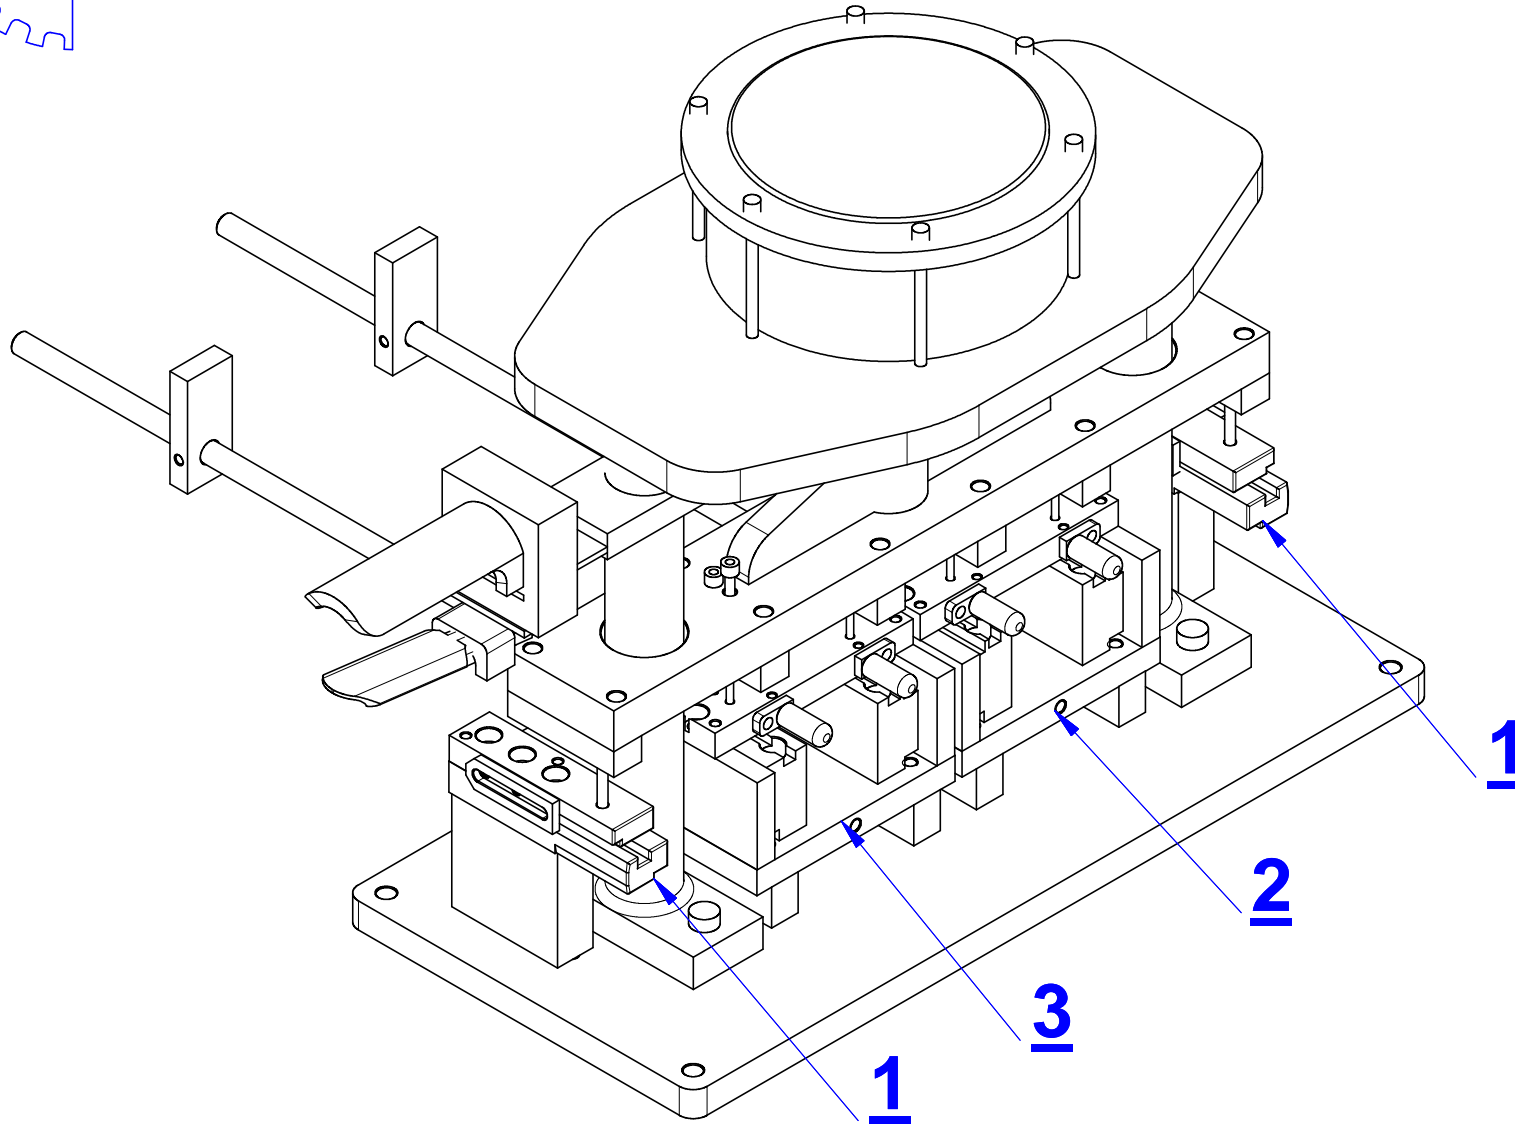

Pneumatic Press Model Alumicor AL-602/1 for series 3400

-1-

Address: 10 Hakishor St. Industrial-Zone Holon 58867, Israel ; Tel. 972-3-6797600, Fax. 972-3-6830213

Website: www.shoham-mach.co.il , E-mail: info@shoham-mach.co.il

THIS DRAWING IS THE PROPERTY OF SHOHAM MACHINERY LTD AND MUST NOT BE COPIED OR REPRODUCED WITHOUT THEIR PERMISSION ©2007