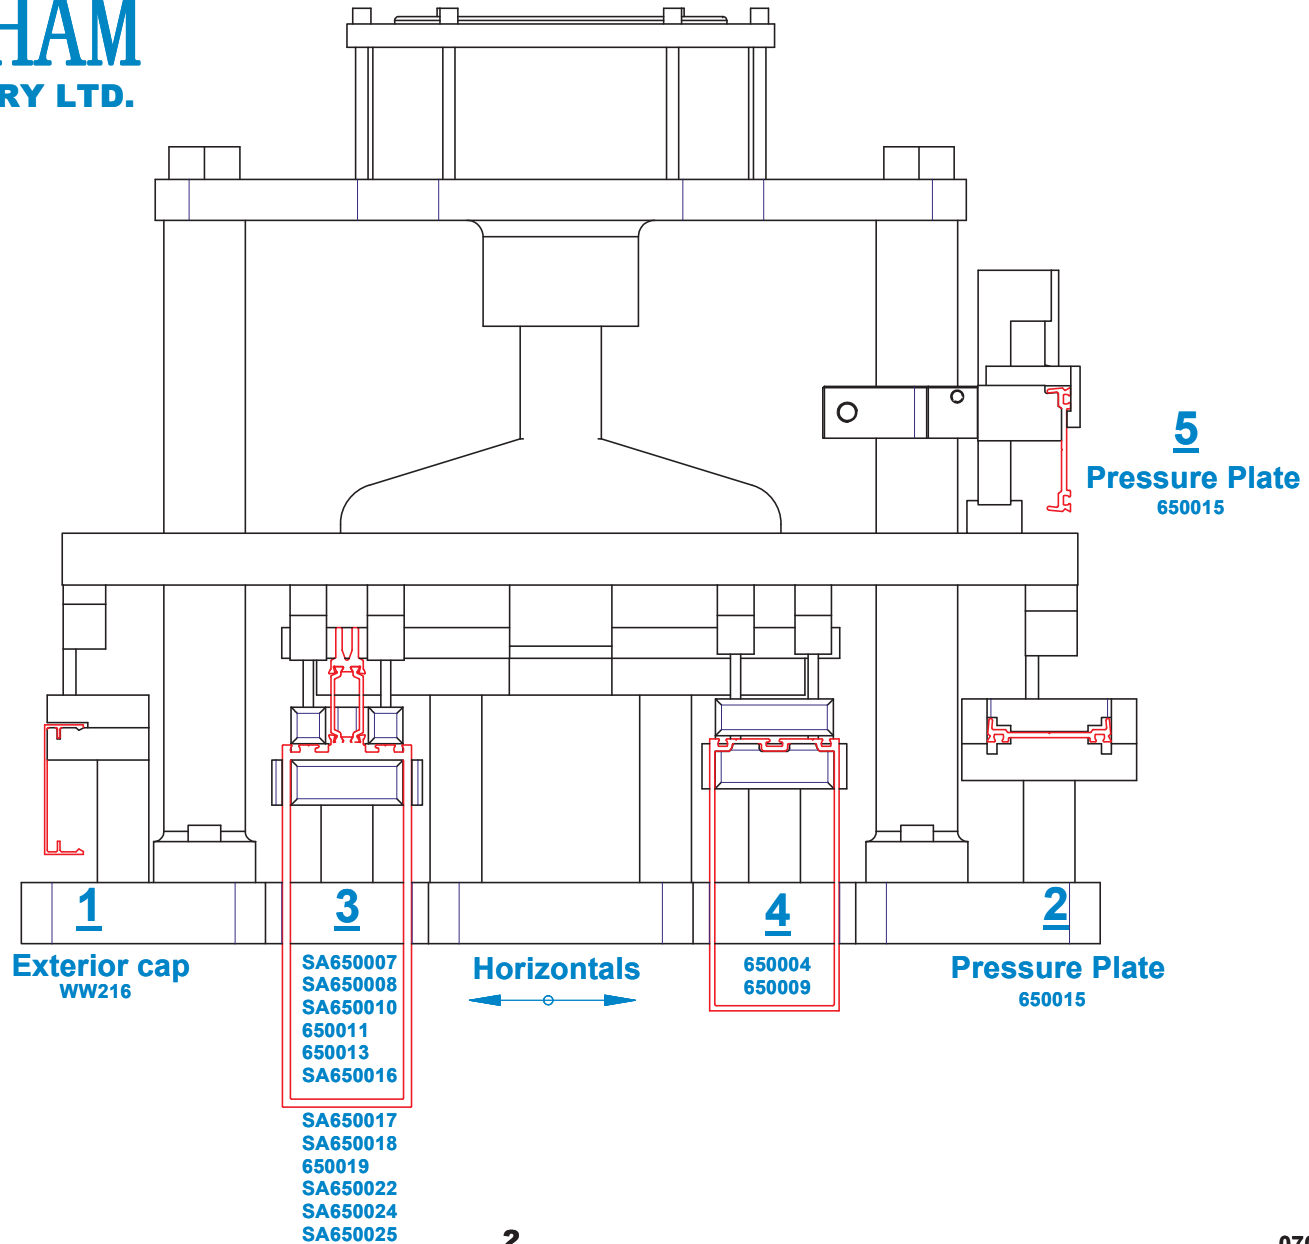

Pneumatic Press -Oldcastle 6500 Series

THIS DRAWING IS THE PROPERTY OF SHOHAM MACHINERY LTD AND ITS SUBSIDIARIES AND MUST NOT BE COPIED OR REPRODUCED WITHOUT THEIR PERMISSION
10 HaKishor St. Holon Industrial-Zone 5886703, Israel Tel. +972-3-6797600 Fax. +972-3-6830213

www.shoham-machinery.com info@shoham-mach.co.il

Simplet

070720