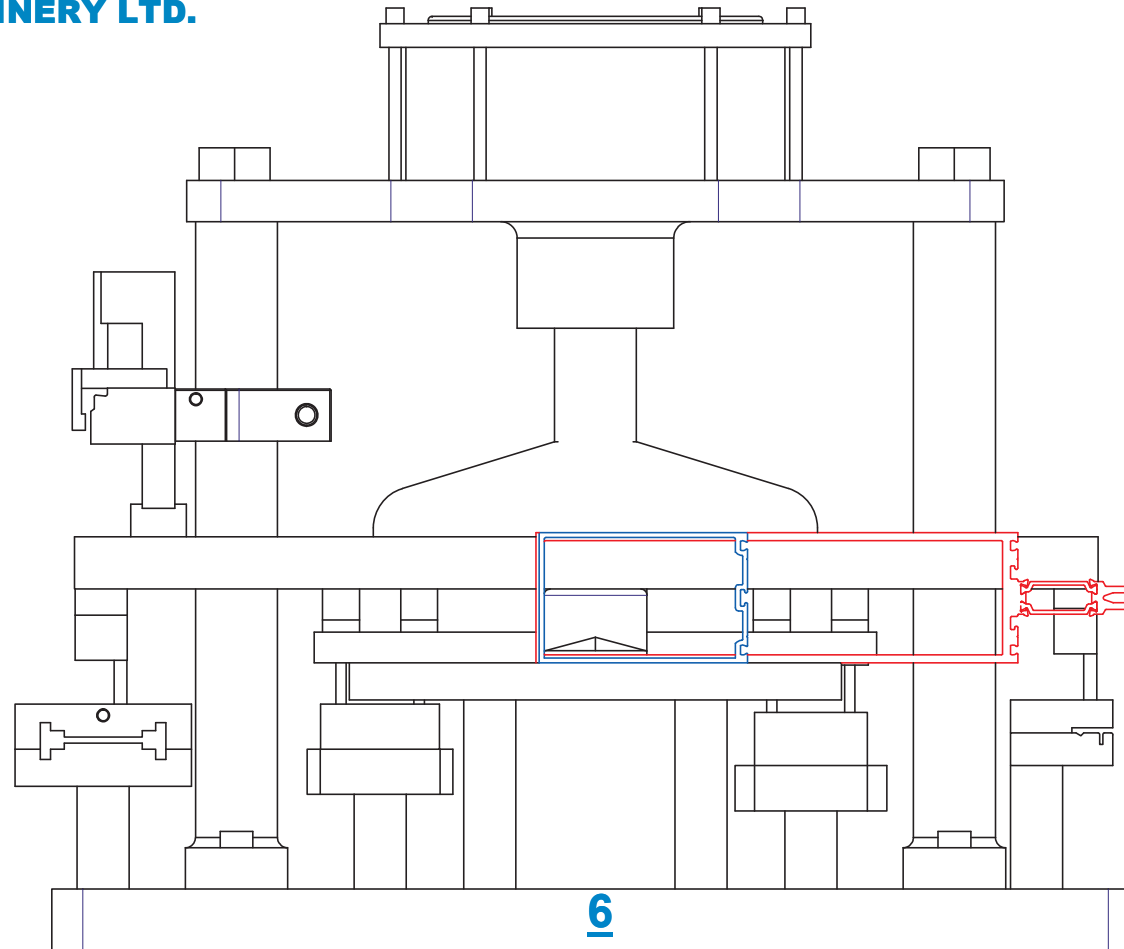

www.shoham-machinery.com info@shoham-mach.co.il

Simplet

070720

End cut outs