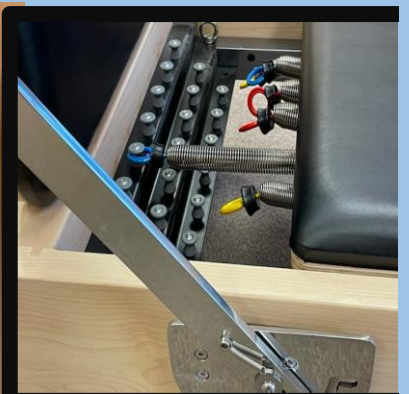

## Highest Quality Craftsmanship

- Designed & Assembled in the USA w/made in America options.
- Custom crafted to order w/color choices avail.
- Nearly 2-inch-thick premium Maple wood construction.
- Tongue & groove frame construction not seen in assembly line builds and or those sold on amazon.
- Thicker aviation quality aluminum rails w/ special coating allowing for no roller flat spotting as w/other models. Does yours go bump bump? Ours does not.
- 90-inch-long Maple wood frame w/40.2 inches of carriage glide distance making it one of the longest glides in the industry. Others run approx. 37 to 38 inches.
- Six (not 5) 6 Carraige Resistance Springs 2 Red 2 Blue 2 Yellow
- Offering over 60 carriage resistances
- Additional rail support leg, exclusive to Ed's machines, added under rail for a doubling of weight capacity.
- 1000 lbs. rail capacity
- The stainless-steel foot bar rails are thicker/stronger than the others & hand rubbed to a mirror finish
- Abec. 9 bearings in roller wheels for smoothest rolls.
- Feather lite push through bar also made from super strong yet extremely lite aviation aluminum and weighs less than ½ what the others weigh, yet it is stronger
- Warranty
- Local Service

## Included as part of the London Bridge Tower Reformer™ package by Crazy Ed:

- Maple Wood Frame
- Stainless Steel Foot Bar Rails
- Premium Extender Shelf (no cost upgrade)
- Premium Sit BOX (no cost upgrade)
- Premium Push Button Risers (no cost upgrade)
- Adjustable Foot Bar
- Premium Upholstered Extension Mat
- \* Stainless Steel Tower
- \* Hand Strap x2
- \* Upholstered Padded Foot Bar (no cost upgrade)
- \* Pilates Stretching Strap (no cost upgrade)
- \* Jump Board (no cost upgrade)
- \* Tower Springs 4 sets of 2
- \* Lake Havasu Service & Warranty
- \* Feather Lite Push Through Bar
- \* 6 Plated Carraige Springs