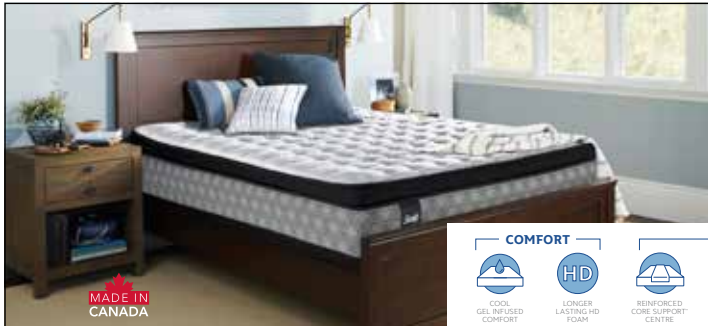

MADE IN CANADA

Sealy

Posturepedic
TECHNOLOGY

ADMIRABLE CLASSIC TIGHT TOP

700 PostureTech Coil System, UniCased™ Edge Support, CoreSupport™ Quilt

COMFORT LAYERS

- StayTrue Fibre
- 2" Extra Firm HD Gel Foam
- DuraFibre Pad

QUEEN MATTRESS

$449 | Twin Mattress $349
Double Mattress $399
King Mattress $949