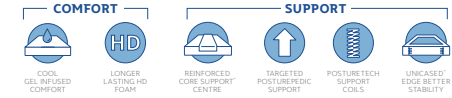

- StayTrue Fibre
- 2" Extra Firm HD Gel Foam
- DuraFibre Pad

QUEEN MATTRESS

\$449 | Twin Mattress \$349
Double Mattress \$399
King Mattress \$949

MADE IN CANADA

Sealy

Posturepedic
TECHNOLOGY

DALLIANCE CLASSIC EUROTOP