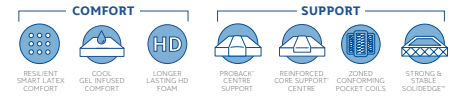

QUEEN MATTRESS

$849 | Twin Mattress $749
Double Mattress $799
King Mattress $1349

MAGNIFICENT

PROBACK EUROTOP

960 Zoned Pocket Coil System, SolidEdge™ Support, PROBACK with Gel Infused Smart Latex™

COMFORT LAYERS - FIRM

- StayTrue Fibre
- 3" Extra Firm HD Gel Foam
- Compatible with Sealy Lifestyle Power Bases

SAVING SOLUTIONS! ADD A MATCHING BOX SPRING FOR A LOW PRICE OR TREAT YOURSELF TO A POWER BASE

$899

REFLECTION ADJUSTABLE QUEEN POWER BASE

Power Base is sized to fit any standard bed frame with a simple, easy to understand backlit. Buttons light up when pressed for easy operation, even in the dark. Optional legs available for use without a bedframe.