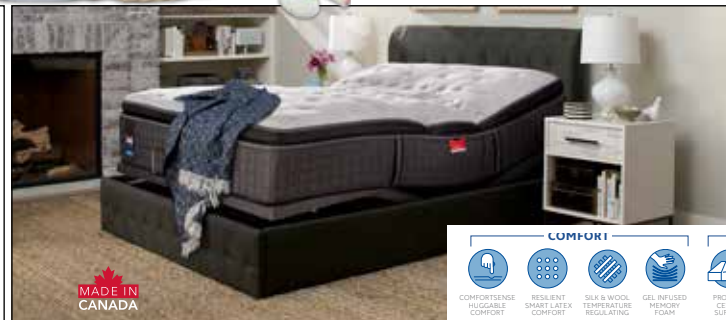

QUEEN MATTRESS

\$1049 | Twin Mattress \$949
Double Mattress \$999
King Mattress \$1549

Sealy

ORIGINS I PILLOWTOP

960 Zoned Pocket Coil System, SolidEdge™ Support, PROBACK with Gel Memory Foam, CoreSupport™ Quilt