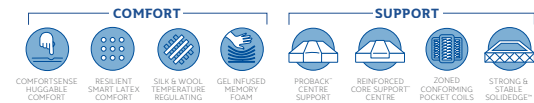

Sealy

MARVELOUS PROBACK EUROPILLOWTOP

960 Zoned Pocket Coil System, SolidEdge™ Support, PROBACK with Gel Infused Smart Latex™, CoreSupport™ Quilt

COMFORT LAYERS - FIRM

- StayTrue Fibre
- 1" ComfortSense Foam
- 1 1/2" Extra Firm HD Gel Foam
- 2" Medium Firm HD Foam
- Compatible with Sealy Lifestyle Power Bases

QUEEN MATTRESS

$1199

Twin Mattress $1049
Double Mattress $1099
King Mattress $1449
Box Springs Extra

Your Bed

You spend around 8 hours a night asleep, which equals about one third of your life. As such, you should LOVE your bed!

Unwind & Relax

Your body needs time to wind down. Create a bedroom routine that relaxes you. Experts recommend reading a book, listening to soothing music or soaking in a hot bath.

ORIGINS I PILLOWTOP

960 Zoned Pocket Coil System, SolidEdge™ Support, PROBACK with Gel Memory Foam, CoreSupport™ Quilt

COMFORT LAYERS

- ThermoCool™ Fabric Technology
- Silk & Wool Fibre
- 2" Gel Infused Smart Latex
- 1" ComfortSense Foam
- 2" Medium HD Foam
- Compatible with Sealy Lifestyle Power Bases

Sealy

MADE IN CANADA

QUEEN MATTRESS

$1399

Twin Mattress $1249
Double Mattress $1299
King Mattress $1649
Box Springs Extra

MADE IN CANADA

ORIGINS II SMOOTHTOP

960 Zoned Pocket Coil System, SolidEdge™ Support, PROBACK with Gel Memory Foam

QUEEN MATTRESS

$1499

Twin Mattress $1349
Double Mattress $1399
King Mattress $1749
Box Springs Extra

COMFORT LAYERS

- Smooth Top Panel
- ThermoCool™ Fabric Technology
- Stretch Knit Fibre Blend
- 1" Gel Infused Smart Latex™
- 1" ComfortSense Foam
- 2" Extra Firm HD Gel Foam
- Compatible with Sealy Lifestyle Power Bases

Pillow Talk

Depending on your sleeping position, additional pillows can help keep your spine in proper alignment. The pillow for your head should comfortably support the natural curve of your neck.