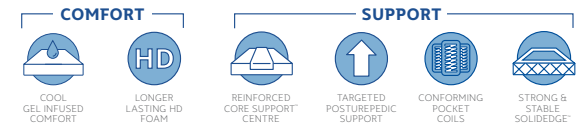

MADE IN CANADA

NO INTEREST & NO PAYMENTS UNTIL **2019**

on a wide selection of furniture & mattresses oac* (If paid in full)

Posturepedic
TECHNOLOGY

QUEEN MATTRESS
\$699 | Twin Mattress \$599
Double Mattress \$649
King Mattress \$999
Box Springs Extra