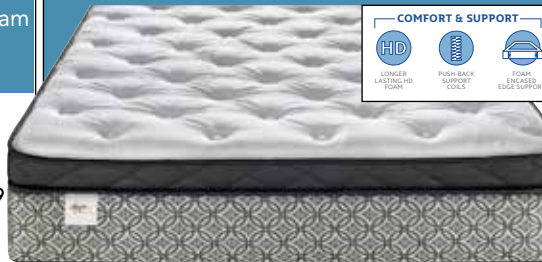

QUEEN MATTRESS

\$399

Twin Mattress \$299
Double Mattress \$349
King Mattress \$449
Box Springs Extra

dRSG III SPRINGFREE EUROTOP

5" High Density Foam Core, 3" Supersoft HD Foam

COMFORT LAYERS

- Channel Quilt
- StayTrue Fibre
- 3" SuperSoft HD Foam

QUEEN MATTRESS

\$449

Twin Mattress \$349
Double Mattress \$399
King Mattress \$499
Box Springs Extra

dRSG V EUROPILLOWTOP

Push-back Support Coil System, Foam Encased Edge Support

COMFORT LAYERS - FIRM

- StayTrue Fibre
- 4" Extra Firm HD Foam
- DuraFibre Pad