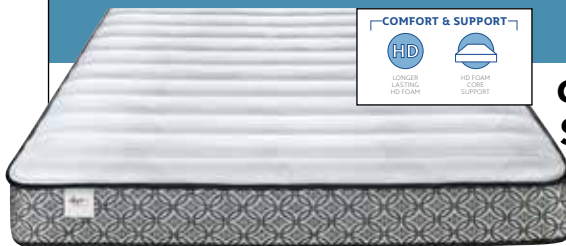

960 Zoned Pocket Coil System, SolidEdge™ Support, PROBACK with Gel Memory Foam

QUEEN MATTRESS

\$1449

Twin Mattress \$1349
Double Mattress \$1399
King Mattress \$1749
Box Springs Extra

COMFORT LAYERS

- Smooth Top Panel
- ThermoCool™ Fabric Technology
- Stretch Knit Fibre Blend
- 1" Gel Infused Smart Latex™
- 1" ComfortSense Foam
- 2" Extra Firm HD Gel Foam
- Compatible with Sealy Lifestyle Power Bases

NO INTEREST & NO PAYMENTS UNTIL 2019

on a wide selection of furniture & mattresses oac* (If paid in full)

dRSG I SPRINGFREE TIGHT TOP

5" High Density Foam Core

COMFORT LAYERS

- Channel Quilt
- StayTrue Fibre

QUEEN MATTRESS

\$349

Twin Mattress \$249
Double Mattress \$299
King Mattress \$399
Box Springs Extra

dRSG II SPRINGFREE TIGHT TOP

5" High Density Foam Core, 2" Supersoft HD Foam

COMFORT LAYERS - PLUSH

- StayTrue Fibre
- 2" SuperSoft HD Foam

QUEEN MATTRESS

\$399

Twin Mattress \$299
Double Mattress \$349
King Mattress \$449
Box Springs Extra

dRSG III SPRINGFREE EUROTOP

5" High Density Foam Core, 3" Supersoft HD Foam

COMFORT LAYERS

- Channel Quilt
- StayTrue Fibre
- 3" SuperSoft HD Foam