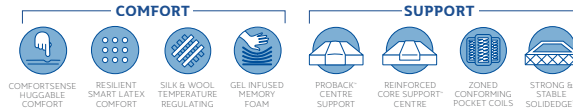

Sealy

Posturepedic
TECHNOLOGY

YOUR BED

You spend around 8 hours a night asleep, which equals about one third of your life. As such, you should LOVE your bed!

QUEEN MATTRESS

\$1349

Twin Mattress \$1249
Double Mattress \$1299
King Mattress \$1649
Box Springs Extra