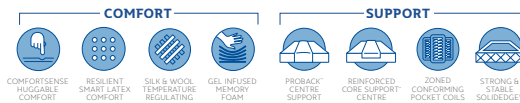

960 Zoned Pocket Coil System, SolidEdge™ Support, PROBACK with Gel Memory Foam

QUEEN MATTRESS

\$1449

Twin Mattress \$1349
Double Mattress \$1399
King Mattress \$1749
Box Springs Extra

COMFORT LAYERS

- Smooth Top Panel
- ThermoCool™ Fabric Technology
- Stretch Knit Fibre Blend
- 1" Gel Infused Smart Latex™
- 1" ComfortSense Foam
- 2" Extra Firm HD Gel Foam
- Compatible with Sealy Lifestyle Power Bases

Posturepedic
TECHNOLOGY

PILLOW TALK

Depending on your sleeping position, additional pillows can help keep your spine in proper alignment. The pillow for your head should comfortably support the natural curve of your neck.