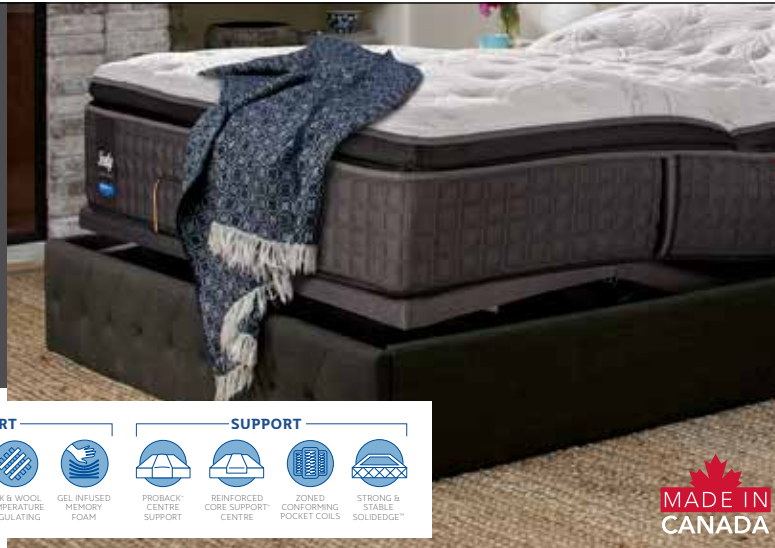

ORIGINS I PILLOWTOP

960 Zoned Pocket Coil System, SolidEdge™ Support, PROBACK with Gel Memory Foam, CoreSupport™ Quilt

COMFORT LAYERS

- ThermoCool™ Fabric Technology
- Silk & Wool Fibre
- 2" Gel Infused Smart Latex
- 1" ComfortSense Foam
- 2" Medium HD Foam
- Compatible with Sealy Lifestyle Power Bases

Sealy

Posturepedic
TECHNOLOGY

YOUR BED

You spend around 8 hours a night asleep, which equals about one third of your life. As such, you should LOVE your bed!