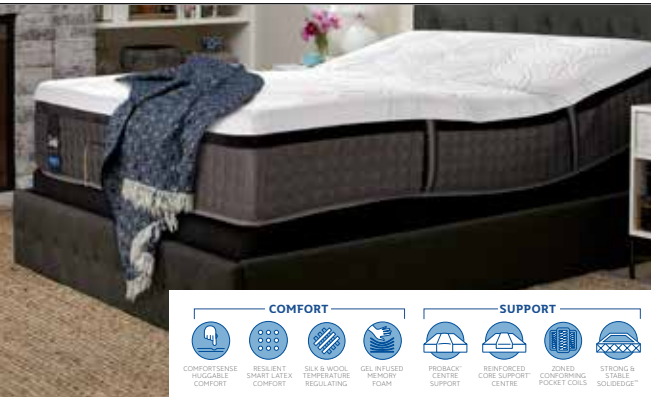

QUEEN MATTRESS

\$1349

Twin Mattress \$1249
Double Mattress \$1299
King Mattress \$1649
Box Springs Extra

Your Bed

You spend around 8 hours a night asleep, which equals about one third of your life. As such, you should LOVE your bed!

Unwind + Relax

Your body needs time to wind down. Create a bedroom routine that relaxes you. Experts recommend reading a book, listening to soothing music or soaking in a hot bath.

SMOOTHTOP

960 Zoned Pocket Coil System, SolidEdge™ Support, PROBACK with Gel Memory Foam