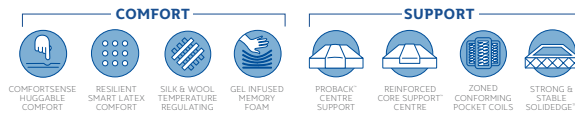

QUEEN MATTRESS

$1349

Twin Mattress $1249
Double Mattress $1299
King Mattress $1649
Box Springs Extra

Your Bed

You spend around 8 hours a night asleep, which equals about one third of your life. As such, you should LOVE your bed!

Unwind + Relax

Your body needs time to wind down. Create a bedroom routine that relaxes you. Experts recommend reading a book, listening to soothing music or soaking in a hot bath.