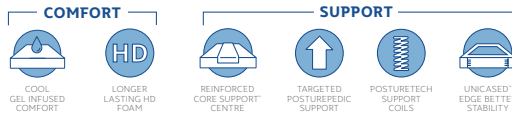

CLASSIC EUROTOP

700 PostureTech Coil System, UniCased™ Edge Support, CoreSupport™ Quilt

QUEEN MATTRESS

$599

Twin Mattress $499
Double Mattress $549
King Mattress $899
Box Springs Extra