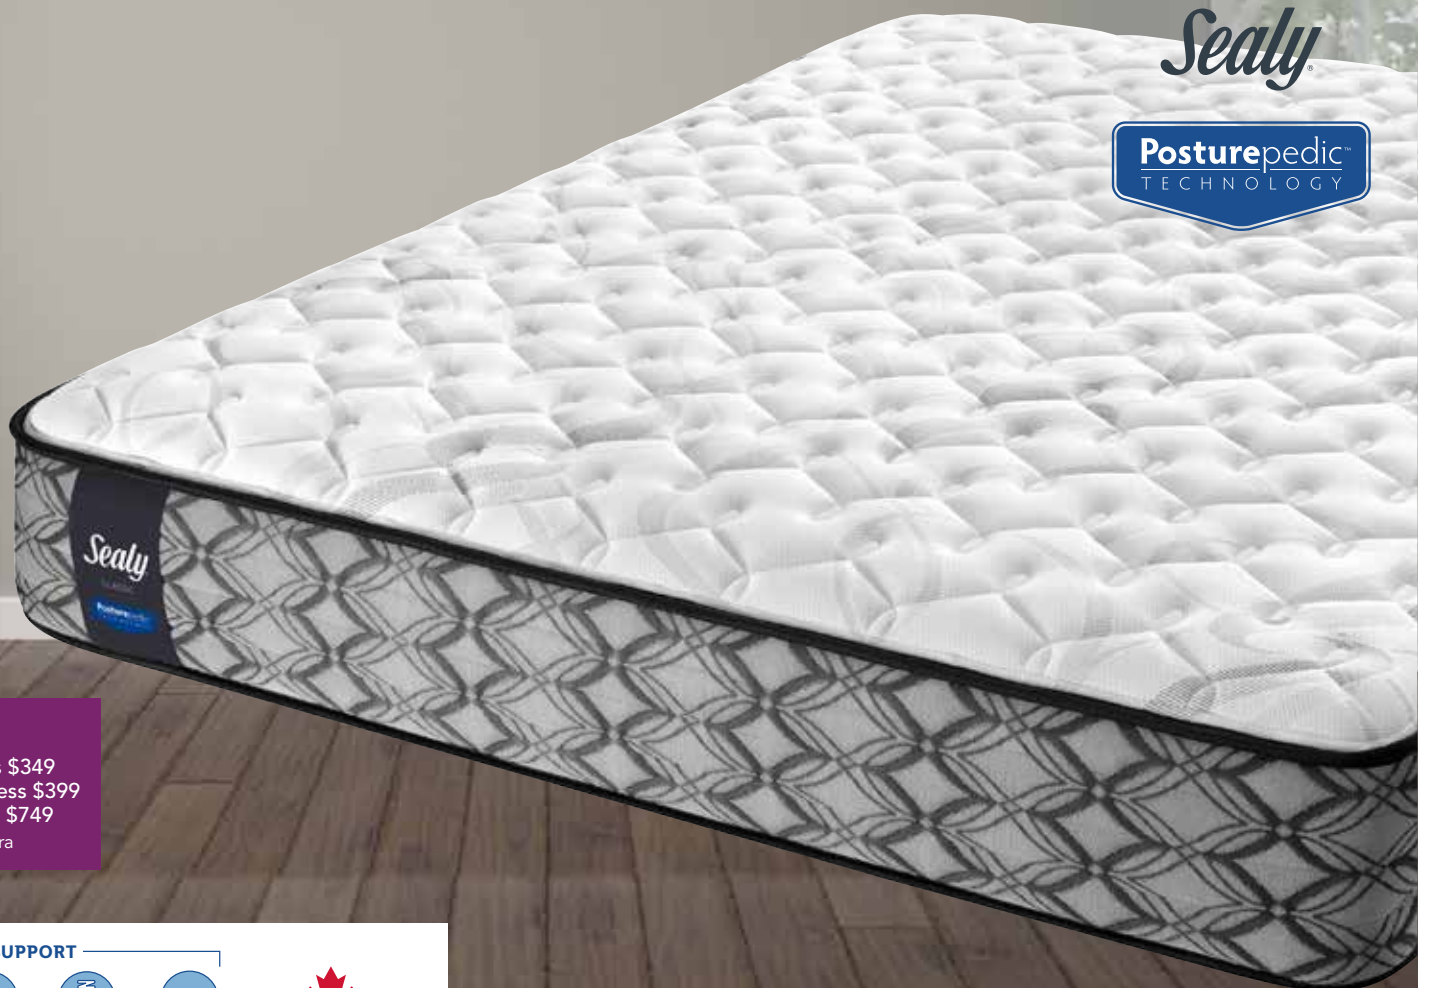

Fabulous

FREE FEBRUARY SALE

CLASSIC TIGHT TOP

700 PostureTech Coil System, UniCased™ Edge Support, CoreSupport™ Quilt

QUEEN MATTRESS
\$449
 Twin Mattress \$349
 Double Mattress \$399
 King Mattress \$749
 Box Springs Extra

COMFORT		SUPPORT				MADE IN CANADA
COOL GEL INFUSED COMFORT	LONGER LASTING HD FOAM	REINFORCED CORE SUPPORT CENTRE	TARGETED POSTUREPEDIC SUPPORT	POSTURETECH SUPPORT COILS	UNICASED EDGE BETTER STABILITY	

NO INTEREST NO PAYMENTS FOR 12 MONTHS

ON A WIDE SELECTION OF MATTRESSES** (OAC)

CLASSIC EUROTOP

700 PostureTech Coil System, UniCased™ Edge Support, CoreSupport™ Quilt

QUEEN MATTRESS

\$599

Twin Mattress \$499
Double Mattress \$549
King Mattress \$899
Box Springs Extra

Power Base is sized to fit any standard bed frame with a simple, easy to understand backlit. Buttons light up when pressed for easy operation, even in the dark. Optional legs available for use without a bedframe.