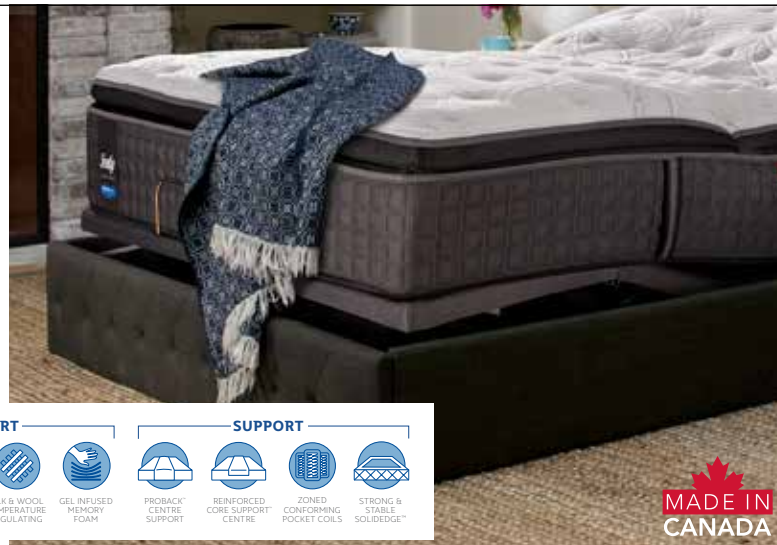

QUEEN MATTRESS

$1349

Twin Mattress $1249
Double Mattress $1299
King Mattress $1649
Box Springs Extra

Your Bed

You spend around 8 hours a night asleep, which equals about one third of your life. As such, you should LOVE your bed!

Unwind + Relax

Your body needs time to wind down. Create a bedroom routine that relaxes you. Experts recommend reading a book, listening to soothing music or soaking in a hot bath.