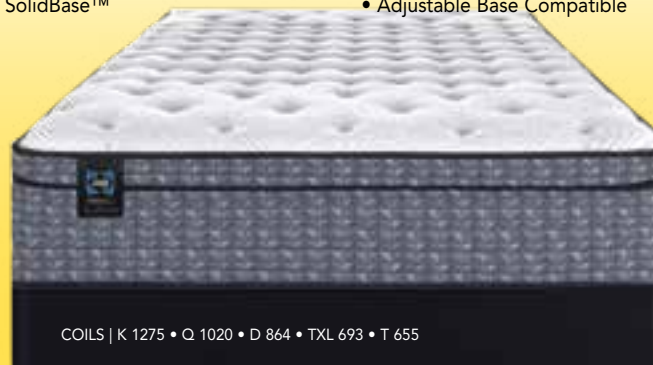

- Targeted Nano Support Coils
- SealyLoft™ Quilt with Moisture Wicking Fibres

QUEEN MATTRESS  
**\$749**  
Twin Mattress \$649  
Double Mattress \$699  
King Mattress \$1049  
Box Spring Extra

COIL COUNTS | K 1359 • Q 1100 • D 900 • TXL 639 • T 610

- SolidEdge™ HD
- Confetti-Ready Moisture-Wicking Fibres
- Targeted GelSense™ HD Memory Foam
- Adjustable Base Compatible

QUEEN MATTRESS  
**\$849**  
Twin Mattress \$749  
Double Mattress \$799  
King Mattress \$1149  
Box Spring Extra