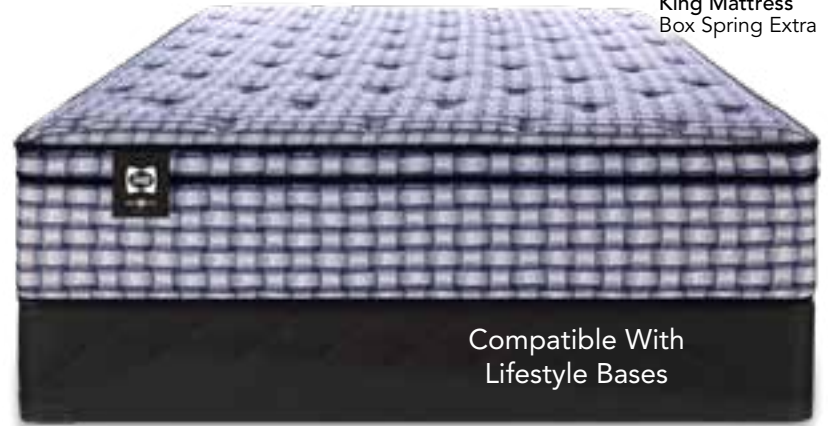

QUEEN MATTRESS
\$599

Twin Mattress \$499
Double Mattress \$549
King Mattress \$899
Box Spring Extra

Compatible With Lifestyle Bases

INTENSION REPREVE EUROTOP
MEDIUM/SOFT • 13" PROFILE HEIGHT

QUEEN MATTRESS
\$649

Twin Mattress \$549
Double Mattress \$599
King Mattress \$949
Box Spring Extra

Compatible With Lifestyle Bases

HOCKEY CANADA AWAY CUSHION FIRM TIGHT TOP

12" Profile Height

COILS | K1131 • Q 880 • D 741 • TXL 566 • T 533

COMFORT LAYERS

- Sealy Max Ice™ Fabric
- Zoned Support
- SealyCool Fibre
- Sealy PowerEdge™

- Centre Ice™ Memory Foam
- Response Pocket Coils

Always a great sleep

QUEEN MATTRESS
\$799

Twin Mattress \$699
Double Mattress \$749
King Mattress \$1099
Box Spring Extra