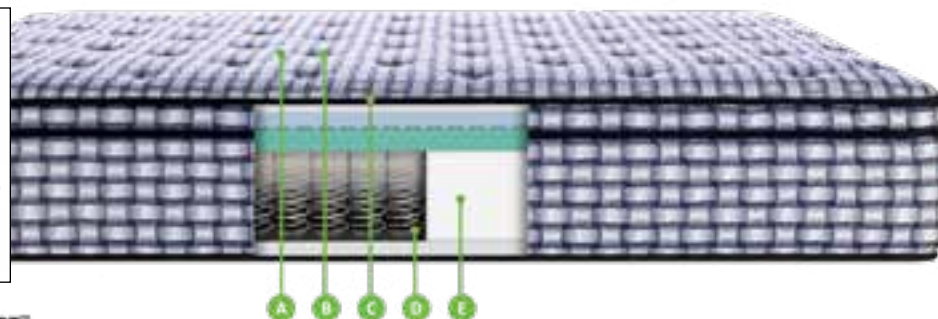

REPREVE®

A B C D E

REPREVE® STRETCH KNIT FABRIC

SMARTSURFACE™ FIBRE TECHNOLOGY

SEALY NEXGEN™ POCKET COIL

IMPACT™ EDGE

CERTIPUR-US® CONSCIOUSCOMFORT™ HD FOAM

10 YEAR LIMITED WARRANTY

INTENTION REPREVE EUROTOP

MEDIUM/SOFT • 13" PROFILE HEIGHT

QUEEN MATTRESS

$649

Twin Mattress $549
Double Mattress $599
King Mattress $949
Box Spring Extra

Compatible With Lifestyle Bases

SHOP INSTORE • SHOP ONLINE • SHOP BY PHONE • SCHEDULE AN APPOINTMENT • CURBSIDE SHIPMENTS*

MAPLE LEAF EUROTOP MEDIUM COMFORT, 13.5" Profile Height

- comfort layers
- CertiPUR-US® Certified SealySupport™ HD Foam
- PostureTech™ Coil
- SolidEdge™

- Targeted Nano Support Coils
- SealyLoft™ Quilt with Moisture Wicking Fibres

Twin Mattress $649
Double Mattress $699
King Mattress $1049
Box Spring Extra

QUEEN MATTRESS **$749**

STARRY-NIGHTZZZ CELEBRATION EUROTOP MEDIUM COMFORT

13" Profile Height

- 1 1/4" SealySupport™ HD Foam
- 2" SealySupport™ Gel HD Foam
- SealyResponse™ PRO Coil + SolidBase™
- Sealy Infinite™ HD Coil + 1 1/4" SolidBase™
- SolidEdge™ HD
- Confetti-Ready Moisture-Wicking Fibres
- Targeted GelSense™ HD Memory Foam
- Adjustable Base Compatible

QUEEN MATTRESS

$849

Twin Mattress $749
Double Mattress $799
King Mattress $1149
Box Spring Extra

Always a great sleep

VALENS MEDIUM OR SOFT EUROTOP, 13 3/4" Profile Height

COMFORT LAYERS

- 1 1/2" SealySupport™ HD Foam
- 2" SealySupport™ Gel HD Foam
- SealyResponse™ HD Coil
- 1 1/4" SolidBase™
- CleanProtect™ Cover
- CertiPUR-US® SealySupport™ HD Foams

- SolidEdge™ HD
- SealyAir™ Fibres with Exclusive Eucalyptus
- Targeted GelBoost HD Memory Foam
- Adjustable Base Compatible

QUEEN MATTRESS

$899

Twin Mattress $799
Double Mattress $849
King Mattress $1199
Box Spring Extra

NOW AVAILABLE IN BOTH MEDIUM & SOFT