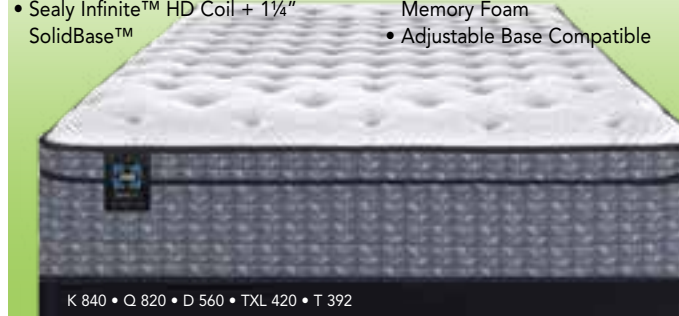

Twin Mattress \$649  
 Double Mattress \$699  
 King Mattress \$1049  
 Box Spring Extra

QUEEN MATTRESS **\$749**

**STARRY-NIGHTZZZ** CELEBRATION EUROTOP MEDIUM COMFORT

13" Profile Height

- 1 1/4" SealySupport™ HD Foam
- 2" SealySupport™ Gel HD Foam
- SealyResponse™ PRO Coil + SolidBase™
- Sealy Infinite™ HD Coil + 1 1/4" SolidBase™
- SolidEdge™ HD
- Confetti-Ready Moisture-Wicking Fibres
- Targeted GelSense™ HD Memory Foam
- Adjustable Base Compatible

QUEEN MATTRESS

**\$849**

Twin Mattress \$749  
 Double Mattress \$799  
 King Mattress \$1149  
 Box Spring Extra

*Always a great sleep*

**VALENS** MEDIUM OR SOFT EUROTOP, 13 3/4" Profile Height

COMFORT LAYERS

- 1 1/2" SealySupport™ HD Foam
- 2" SealySupport™ Gel HD Foam
- SealyResponse™ HD Coil
- 1 1/4" SolidBase™
- CleanProtect™ Cover
- CertiPUR-US® SealySupport™ HD Foams

- SolidEdge™ HD
- SealyAir™ Fibres with Exclusive Eucalyptus
- Targeted GelBoost HD Memory Foam
- Adjustable Base Compatible