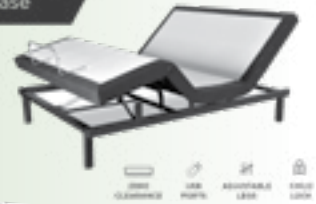

REFLECTION ADJUSTABLE  
**POWER BASES**

Choose the right  
reflexion base  
for your needs.

Also available:  
twin long and double size.

QUEEN LIFT BASE

**\$899**

REFLEXION™ LIFT  
Adjustable Base

REFLEXION™ BOOST  
Adjustable Base

REFLEXION™ PULSE  
Adjustable Base

**LUCINE**

ASPIRE TIGHT TOP  
890 Pocket Coil System, SolidEdge™  
Support, CoreSupport™ Quilt

Twin Mattress \$599  
Double Mattress \$649  
King Mattress \$999  
Box Spring Extra