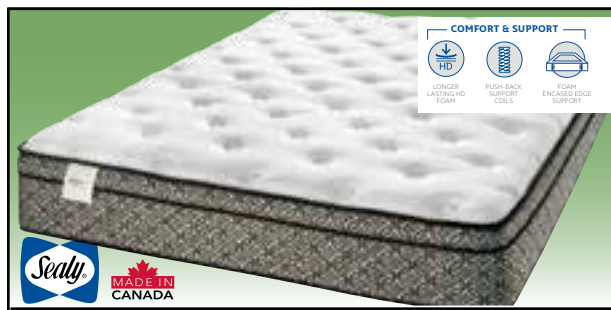

DRSG 6 EUROTOP

Push-back Support Coil System, Foam Encased Edge Support

Twin Mattress $449
Double Mattress $499
King Mattress $849
Box Spring Extra

QUEEN MATTRESS

$549