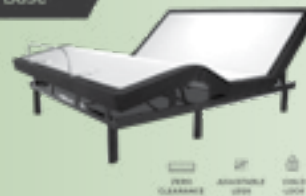

REFLECTION ADJUSTABLE  
**POWER BASES**

Choose the right  
reflexion base  
for your needs.

Also available:  
twin long and double size.

QUEEN LIFT BASE

**\$899**

REFLEXION™ LIFT  
Adjustable Base

REFLEXION™ BOOST  
Adjustable Base

REFLEXION™ PULSE  
Adjustable Base

**LUCINE**

ASPIRE TIGHT TOP  
890 Pocket Coil System, SolidEdge™  
Support, CoreSupport™ Quilt

Twin Mattress \$599  
Double Mattress \$649  
King Mattress \$999  
Box Spring Extra