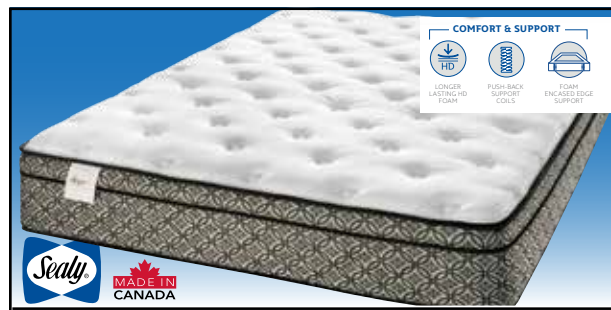

SALE \$449

DRSG 4 SPRINGFREE EUROTOP

5" High Density Foam Core,
4" Supersoft HD Foam

QUEEN MATTRESS

Twin Mattress \$399
Double Mattress \$449
King Mattress \$599
Box Spring Extra

SALE \$499

DRSG 6 EUROTOP

Push-back Support Coil System,
Foam Encased Edge Support

QUEEN MATTRESS

Twin Mattress \$449
Double Mattress \$499
King Mattress \$849
Box Spring Extra

SALE \$549

DRSG 5 EURO PILLOWTOP

Push-back Support Coil System,
Foam Encased Edge Support

QUEEN MATTRESS

Twin Mattress \$499
Double Mattress \$549
King Mattress \$899
Box Spring Extra

SALE \$599

There's a
TEMPUR-PEDIC® for everybody

An ideal combination of adaptive support and plush comfort, a TEMPUR-PEDIC mattress provides a refreshing night's sleep to those who desire a soft mattress. An innovative moisture-wicking cover provides cool-to-the touch feel, while a phase change material interlock offers increased comfort throughout the night.