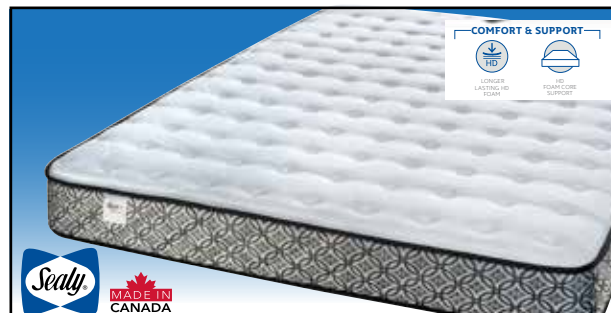

SALE \$1299

Twin Mattress \$1299
Double Mattress \$1349
King Mattress \$1699
Box Spring Extra

GENTLE TIDE
ORIGINS 2.0 HYBRID
960 Zoned Pocket Coil System,
SolidEdge™ Support, PROBACK with
Gel Memory Foam
QUEEN MATTRESS

SALE \$1399

DRSG 1 SPRINGFREE TIGHT TOP

5" High Density Foam Core

QUEEN MATTRESS

Twin Mattress \$199
Double Mattress \$249
King Mattress \$399
Box Spring Extra

SALE \$299

DRSG 2 SPRINGFREE TIGHT TOP

5" High Density Foam Core,
2" Supersoft HD Foam

QUEEN MATTRESS

Twin Mattress \$249
Double Mattress \$299
King Mattress \$449
Box Spring Extra

SALE \$349

DRSG 3 SPRINGFREE EUROTOP

5" High Density Foam Core,
3" Supersoft HD Foam

QUEEN MATTRESS

Twin Mattress \$349
Double Mattress \$399
King Mattress \$549
Box Spring Extra