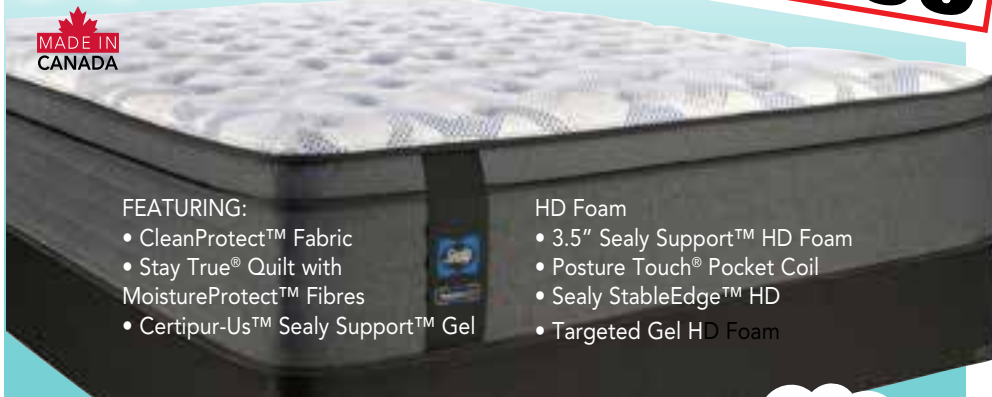

DEALS ON NOW!

the Sensational

BOXING WEEK BLOWOUT

MOLLIE TIGHT TOP MEDIUM,
11" LUXURY FIRM

Featuring :

- CleanProtect™ Fabric
- SealyLoft™ Quilt with Moisture Wicking Fibres
- 1.5" SealySupport™ HD Foam + DuraFibre™ Pad
- Posture Touch® Pocket Coils + 1" SolidBase™
- EssentialEdge™ Coil Support

SALE
QUEEN MATTRESS
\$599

Twin Mattress	\$499
Double Mattress	\$549
King Mattress	\$899
Box Spring Extra	

LIMITED TIME! • LIMITED QUANTITIES!

FAYE SOFT • 14" PROFILE HEIGHT, 800 SERIES EUROTOP

Posturepedic®

Twin Mattress \$799
Double Mattress \$849
King Mattress \$1199
Box Spring Extra

QUEEN MATTRESS
SALE \$899

MADE IN
CANADA

FEATURING:

- CleanProtect™ Fabric
- Stay True® Quilt with MoistureProtect™ Fibres
- Certipur-Us™ Sealy Support™ Gel

HD Foam

- 3.5" Sealy Support™ HD Foam
- Posture Touch® Pocket Coil
- Sealy StableEdge™ HD
- Targeted Gel HD Foam

reflexion™

QUEEN MATTRESS
SALE \$1299

REFLECTION BOOST POWER ADJUSTABLE QUEEN BASE

Head and Foot Adjustment, Cordless Remote,
Zero Gravity Position, Silent Drive Motors,
Adjustable Leg Height