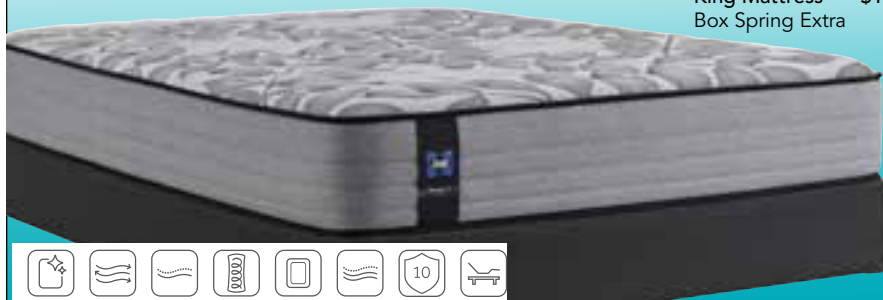

QUEEN SIZE BASE
\$799

LUCENS EXTRA FIRM TIGHT TOP, 12" Profile Height
COILS | K 1108 • Q 900 • D 748 • TXL 554 • T 520

Posturepedic

QUEEN MATTRESS
\$799

Twin Mattress \$699
Double Mattress \$749
King Mattress \$1099
Box Spring Extra

COMFORT LAYERS

- ¾" SealySupport™ HD Foam
- 1" SealySupport™ Gel HD Foam
- SealyResponse™ HD Coil
- 11/4" SolidBase™
- CleanProtect™ Cover
- CertiPUR-US® SealySupport™ HD Foams

- SolidEdge™ HD
- 10 Year Limited Warranty
- SealyAir™ Fibres with Exclusive Eucalyptus
- Targeted GelBoost HD Memory Foam
- Adjustable Base Compatible