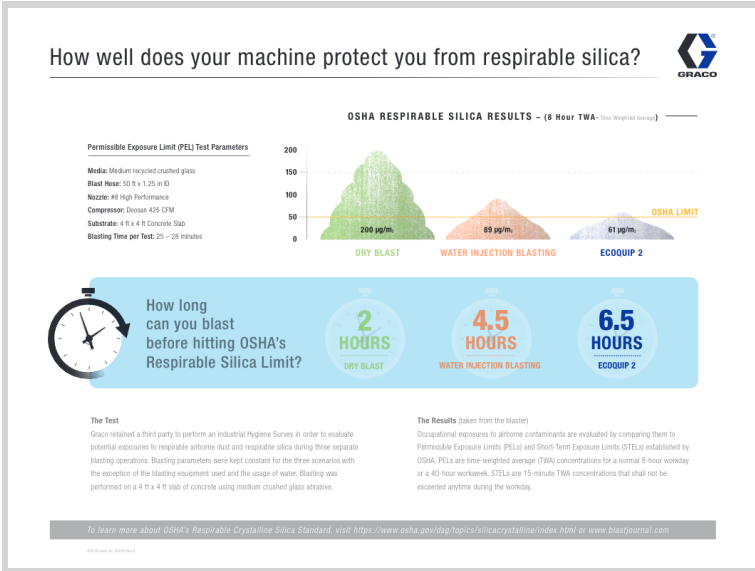

wade hannon
Wade_Hannon
@graco.com

"350165EN-
A - PEL
Respirable
Silica Test
Results"

1.3 MB

Powered by

[LEARN MORE \(HTTPS://WWW.GOMODUS.COM/FOLLOW-UP-REFERRAL?CLIENTNAME=GRACO\)](https://www.gomodus.com/follow-up-referral?clientname=graco)