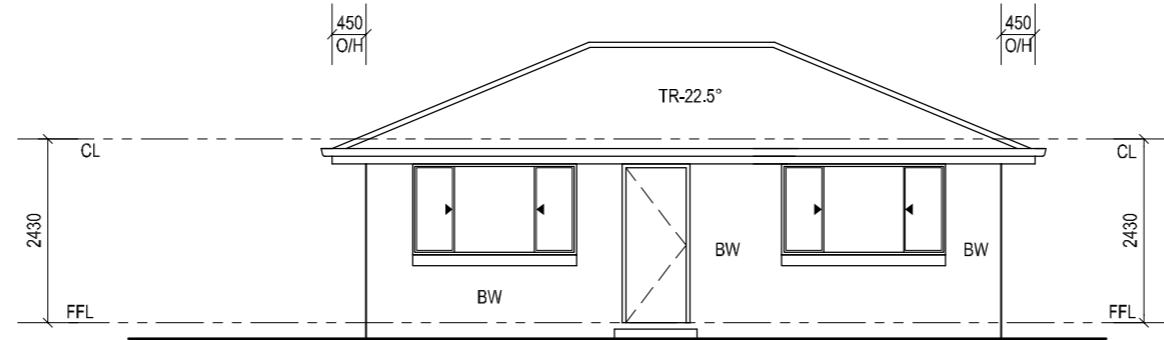

AREAS

TOTAL	50.2 sqm
-------	----------

TYPICAL FACADE

designer : **Green Tree Designs - 0407 206 007**
Copyright of this design and shown information is owned by Green Tree Designs. Reproduction or use of this design by any party for any purpose is expressly forbidden.

project : **Proposed B/V Dwelling The Amara**

address : **Address line 1
Address line two**

client : **LTK Homes**

title : **Concept Plans**

ISSUE	DATE	REVISIONS	AUTHOR
A	25.11.20	Issue for Review	

DRAWN BY : G.J	CHECKED BY :	DWG No : 01
DATE : 25.11.20	SCALE : 1:100 @ A3	