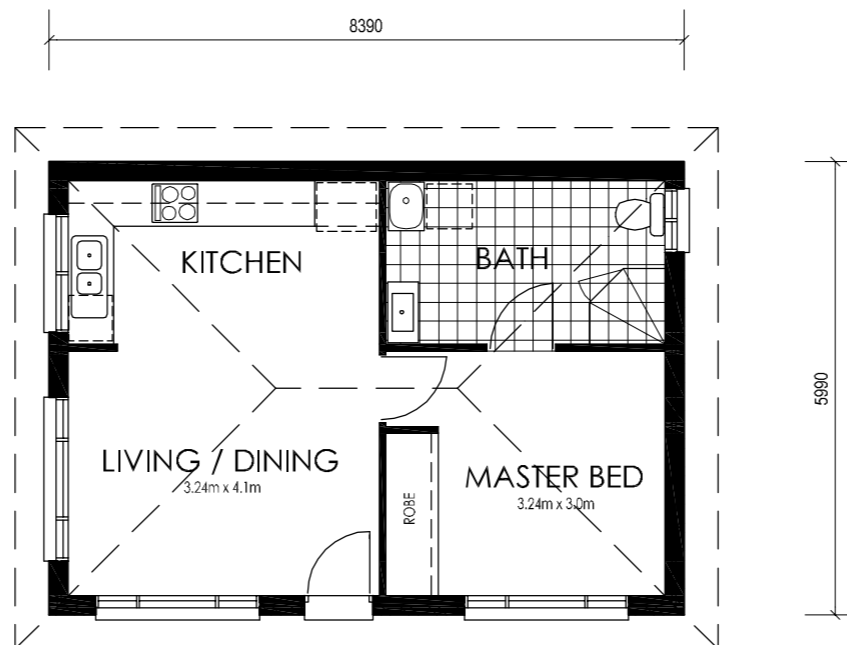

AREAS

TOTAL	50.2 sqm
-------	----------

TYPICAL FACADE

designer : **Green Tree Designs - 0407 206 007**
Copyright of this design and shown information is owned by Green Tree Designs. Reproduction or use of this design by any party for any purpose is expressly forbidden.

project : **Proposed B/V Dwelling The Amara**

address : **Address line 1
Address line two**

client : **LTK Homes**

title : **Concept Plans**

ISSUE	DATE	REVISIONS	AUTHOR
A	25.11.20	Issue for Review	

DRAWN BY : G.J	CHECKED BY :	DWG No : 01
DATE : 25.11.20	SCALE : 1:100 @ A3	