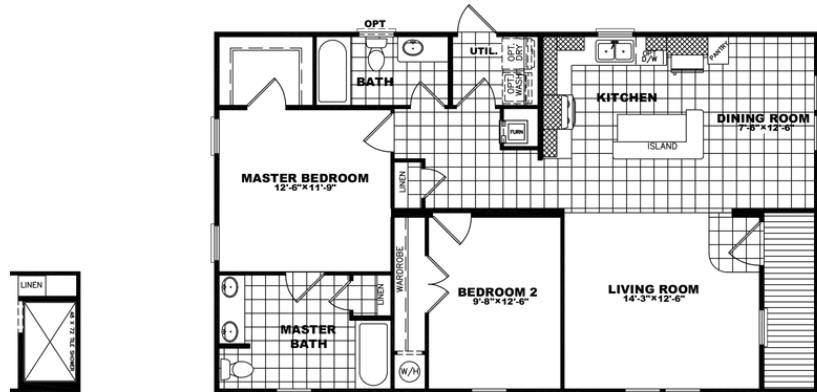

# THE HUGE TINY HOME

## THE HUGE TINY HOME

Model number: 32DEV28442AH20

2 beds • 2 baths • 1232 sq.ft. • 28' width • 44' depth

Our home building facilities invest in continuous product and process improvements. Plans, dimensions, features, materials, specifications and availability are subject to change without notice or obligation. Renderings and floor plans are representative likenesses of our homes and may differ from the actual homes. We invite you to tour a Home Center near you and inspect the highest value in quality housing available or call (281) 689-1408 to speak with a Home Consultant. Copyright 2017, CMH. All rights reserved.