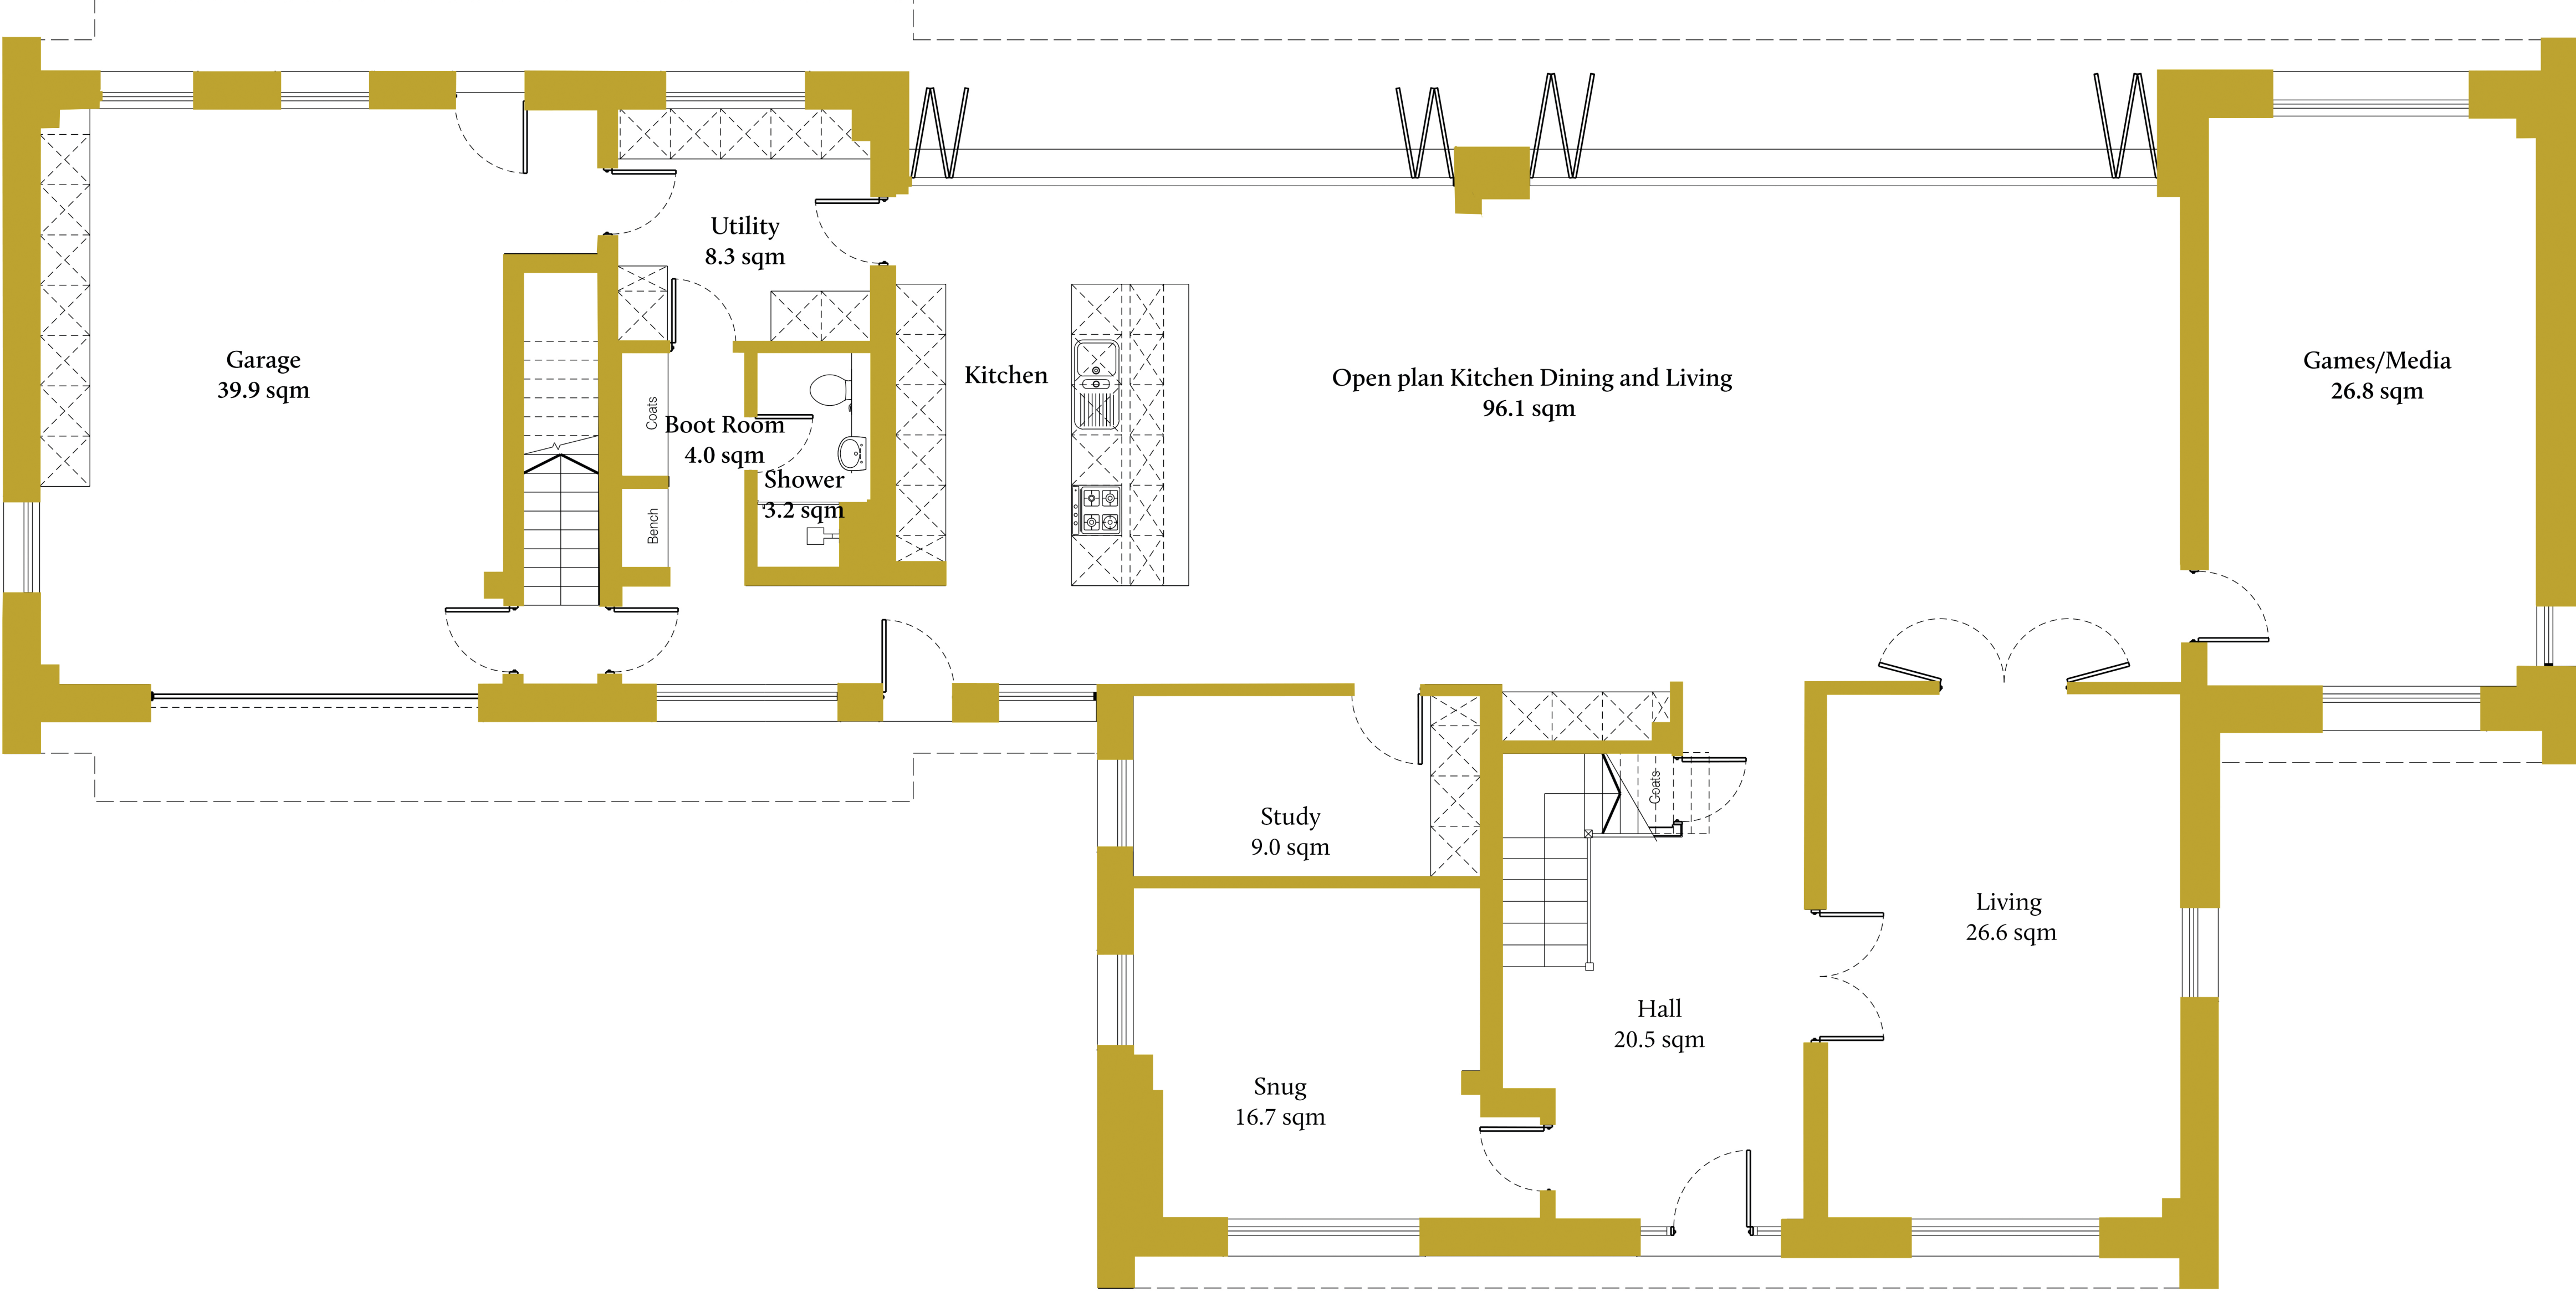

Ground Floor

CHURCHILL HOUSE
4500 sq ft