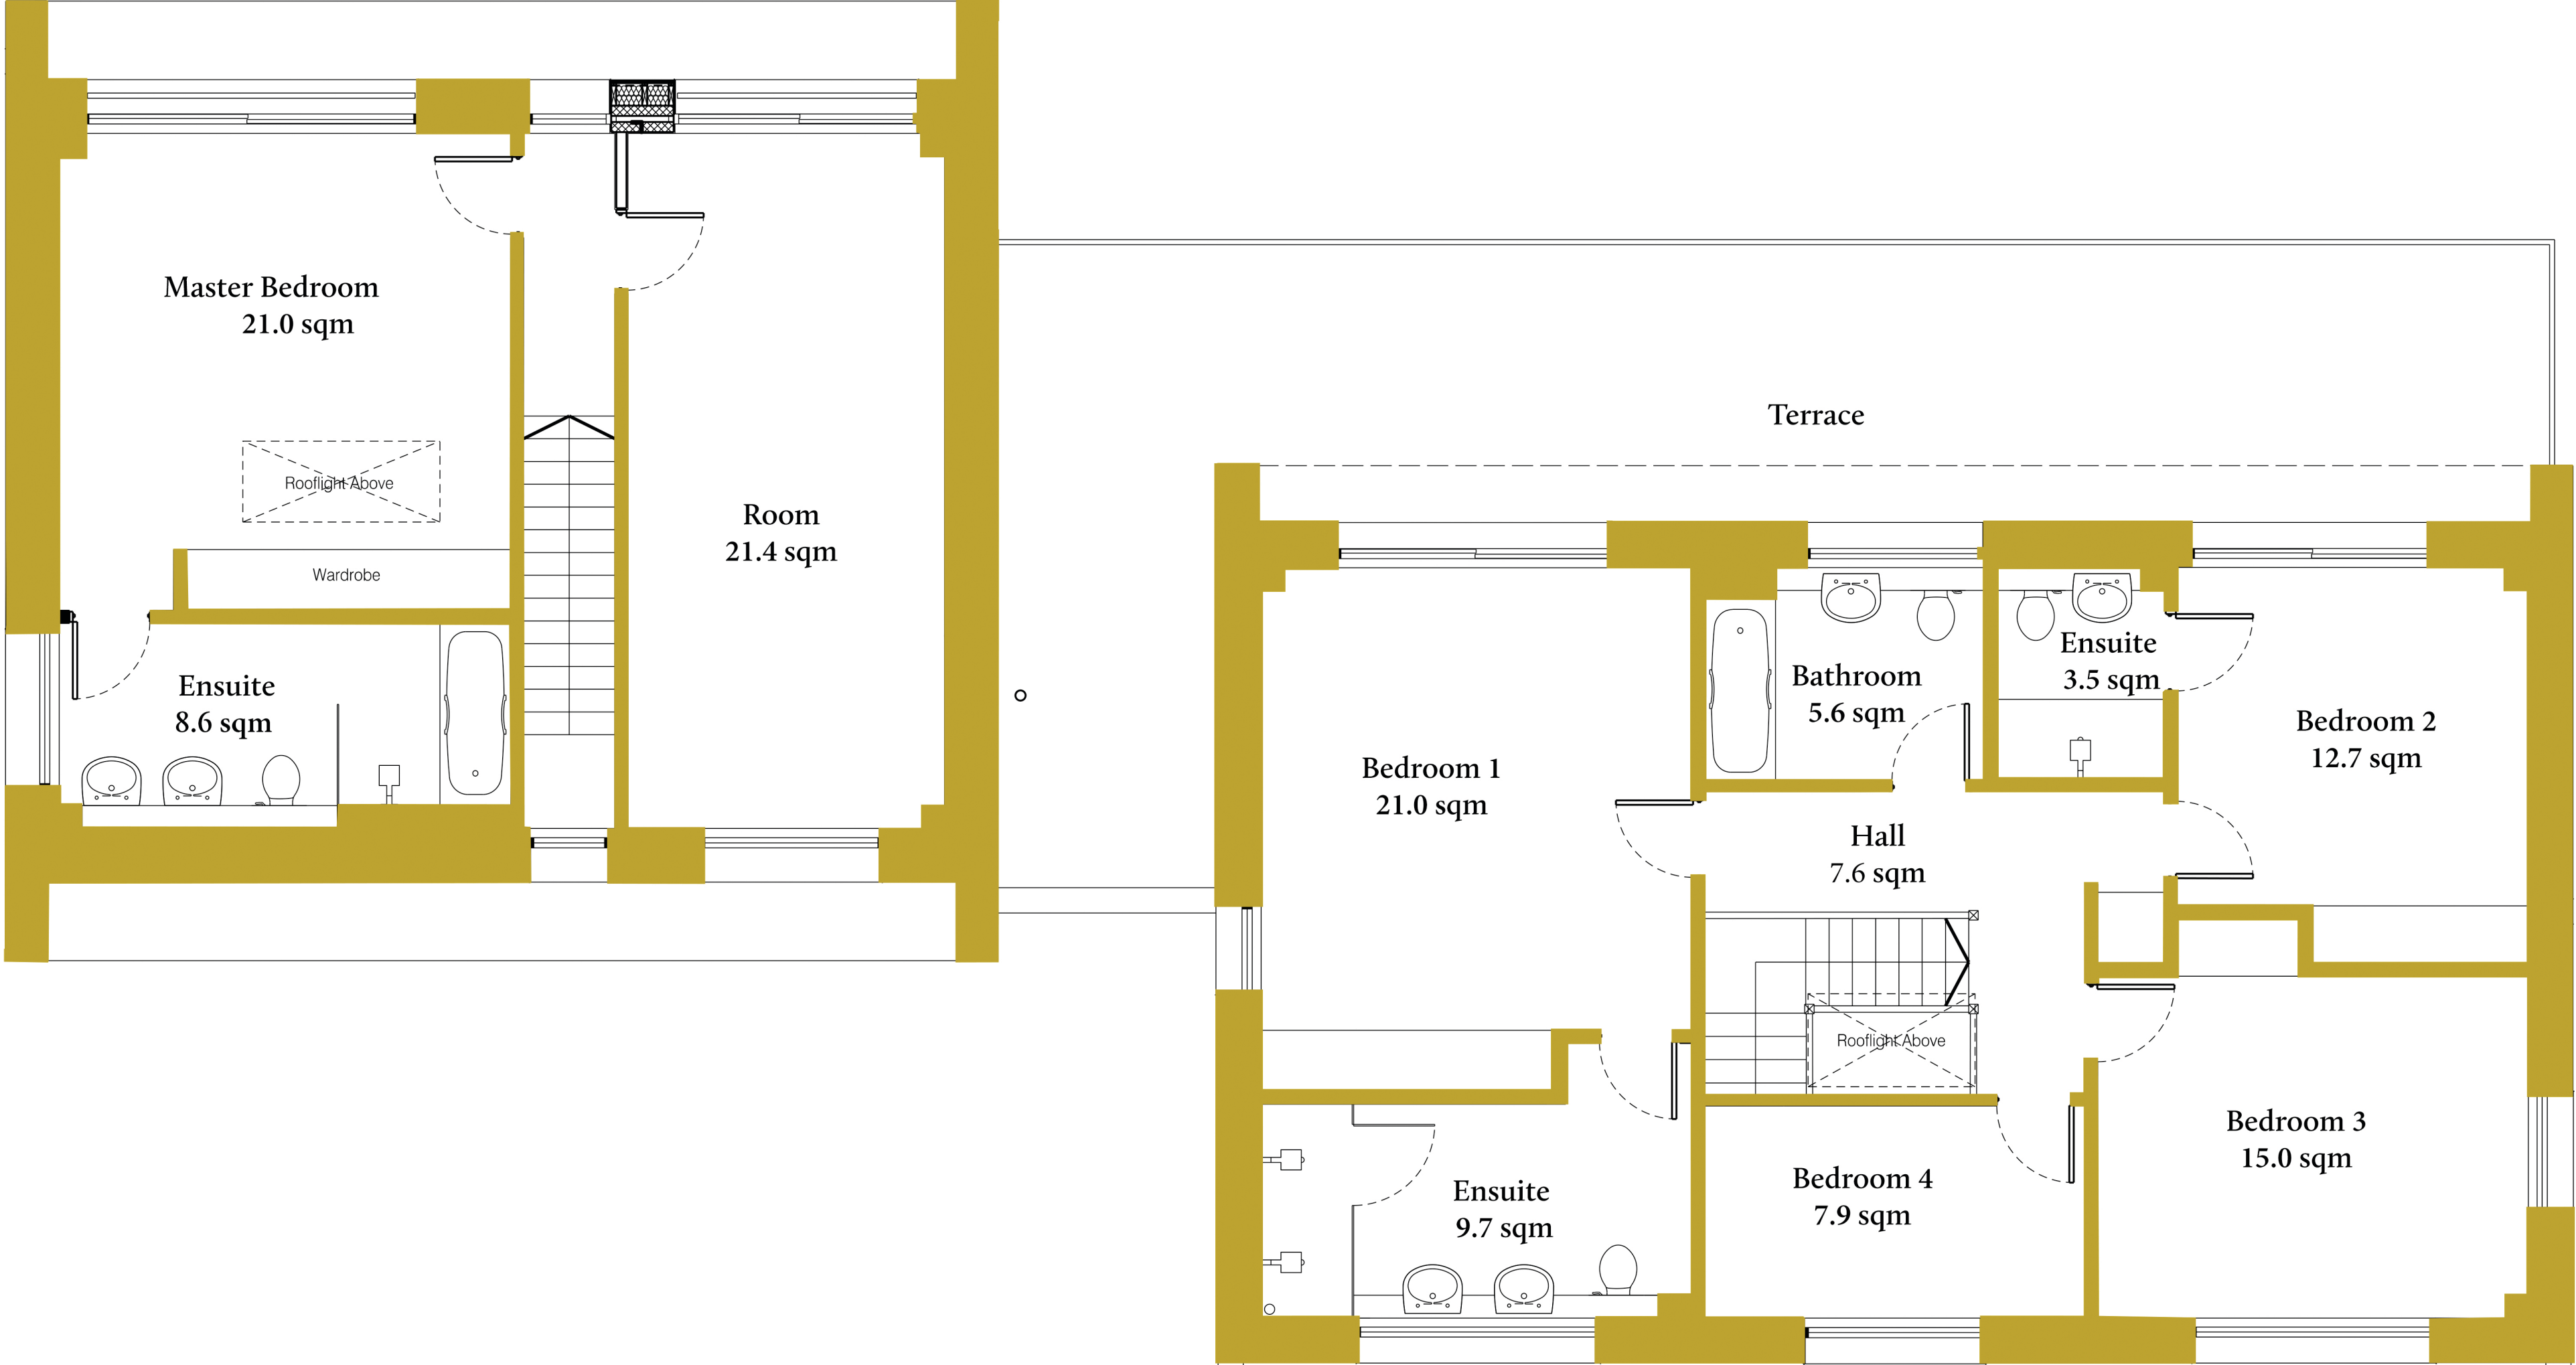

First Floor

CHURCHILL HOUSE  
4500 sq ft