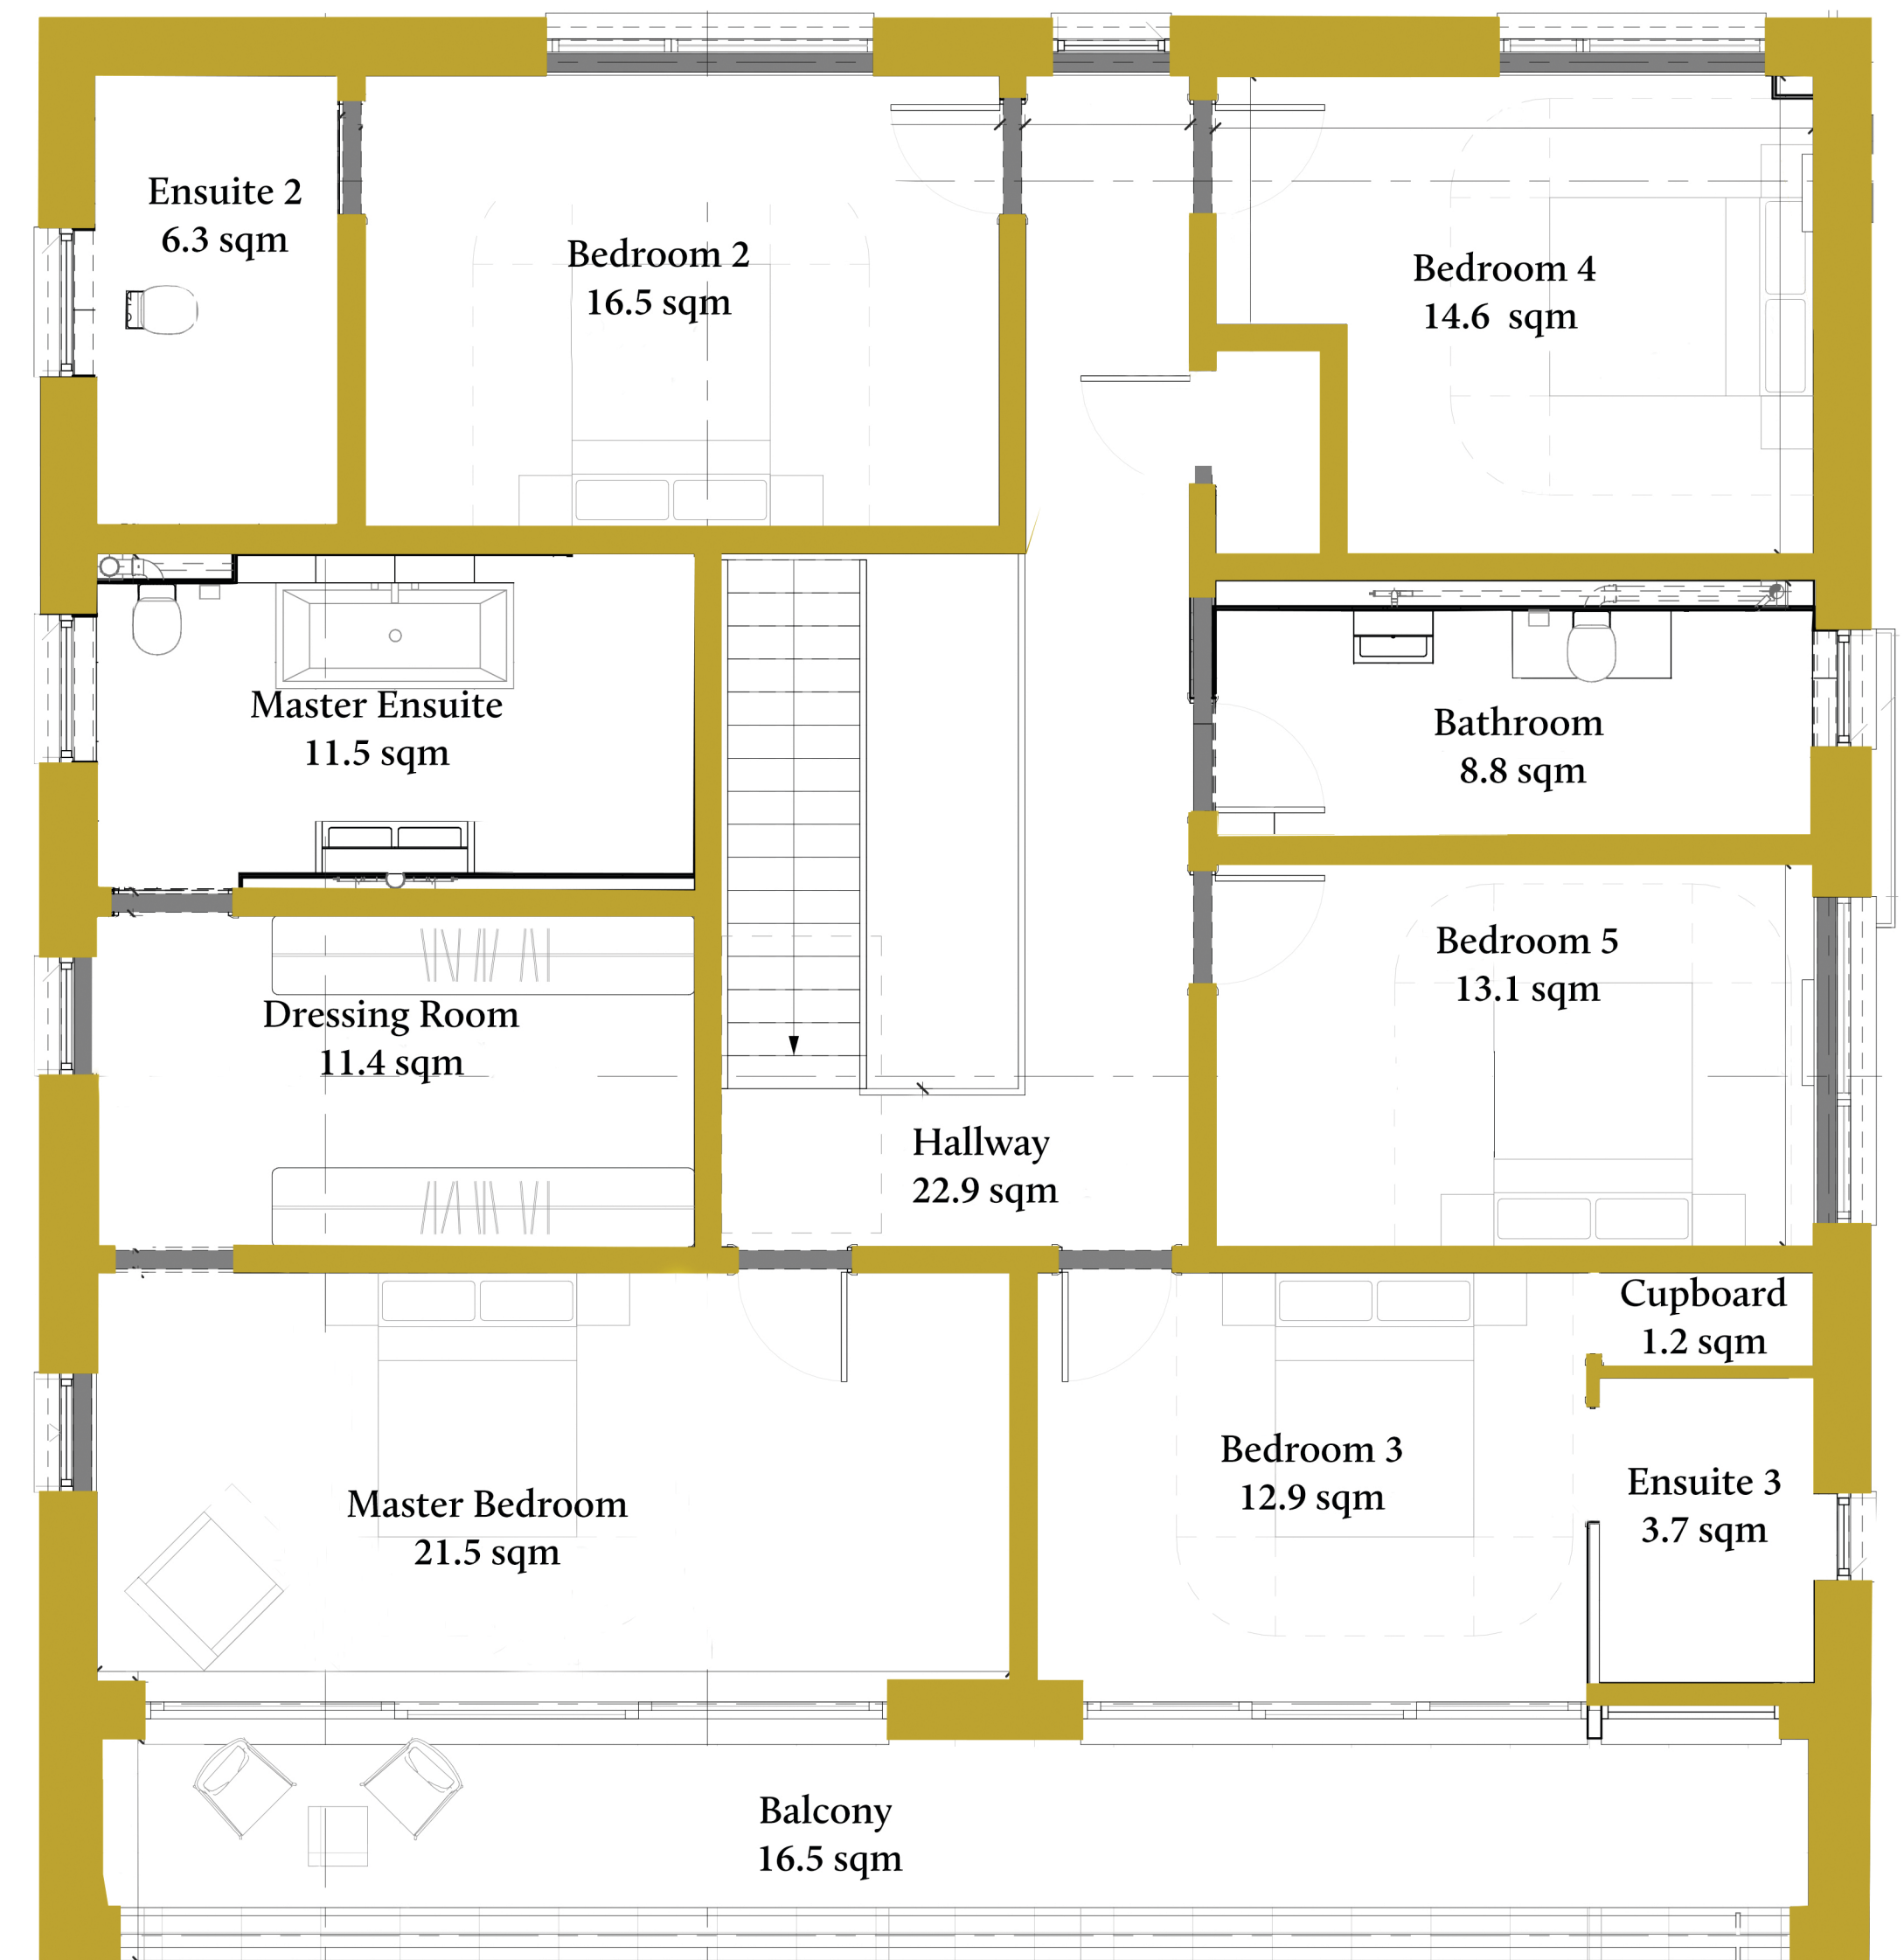

Ground Floor

First Floor

**DOWDING LODGE, WALLIS HOUSE, BADER HOUSE, BRAHAM LODGE
TYPE A 3657 sq ft**