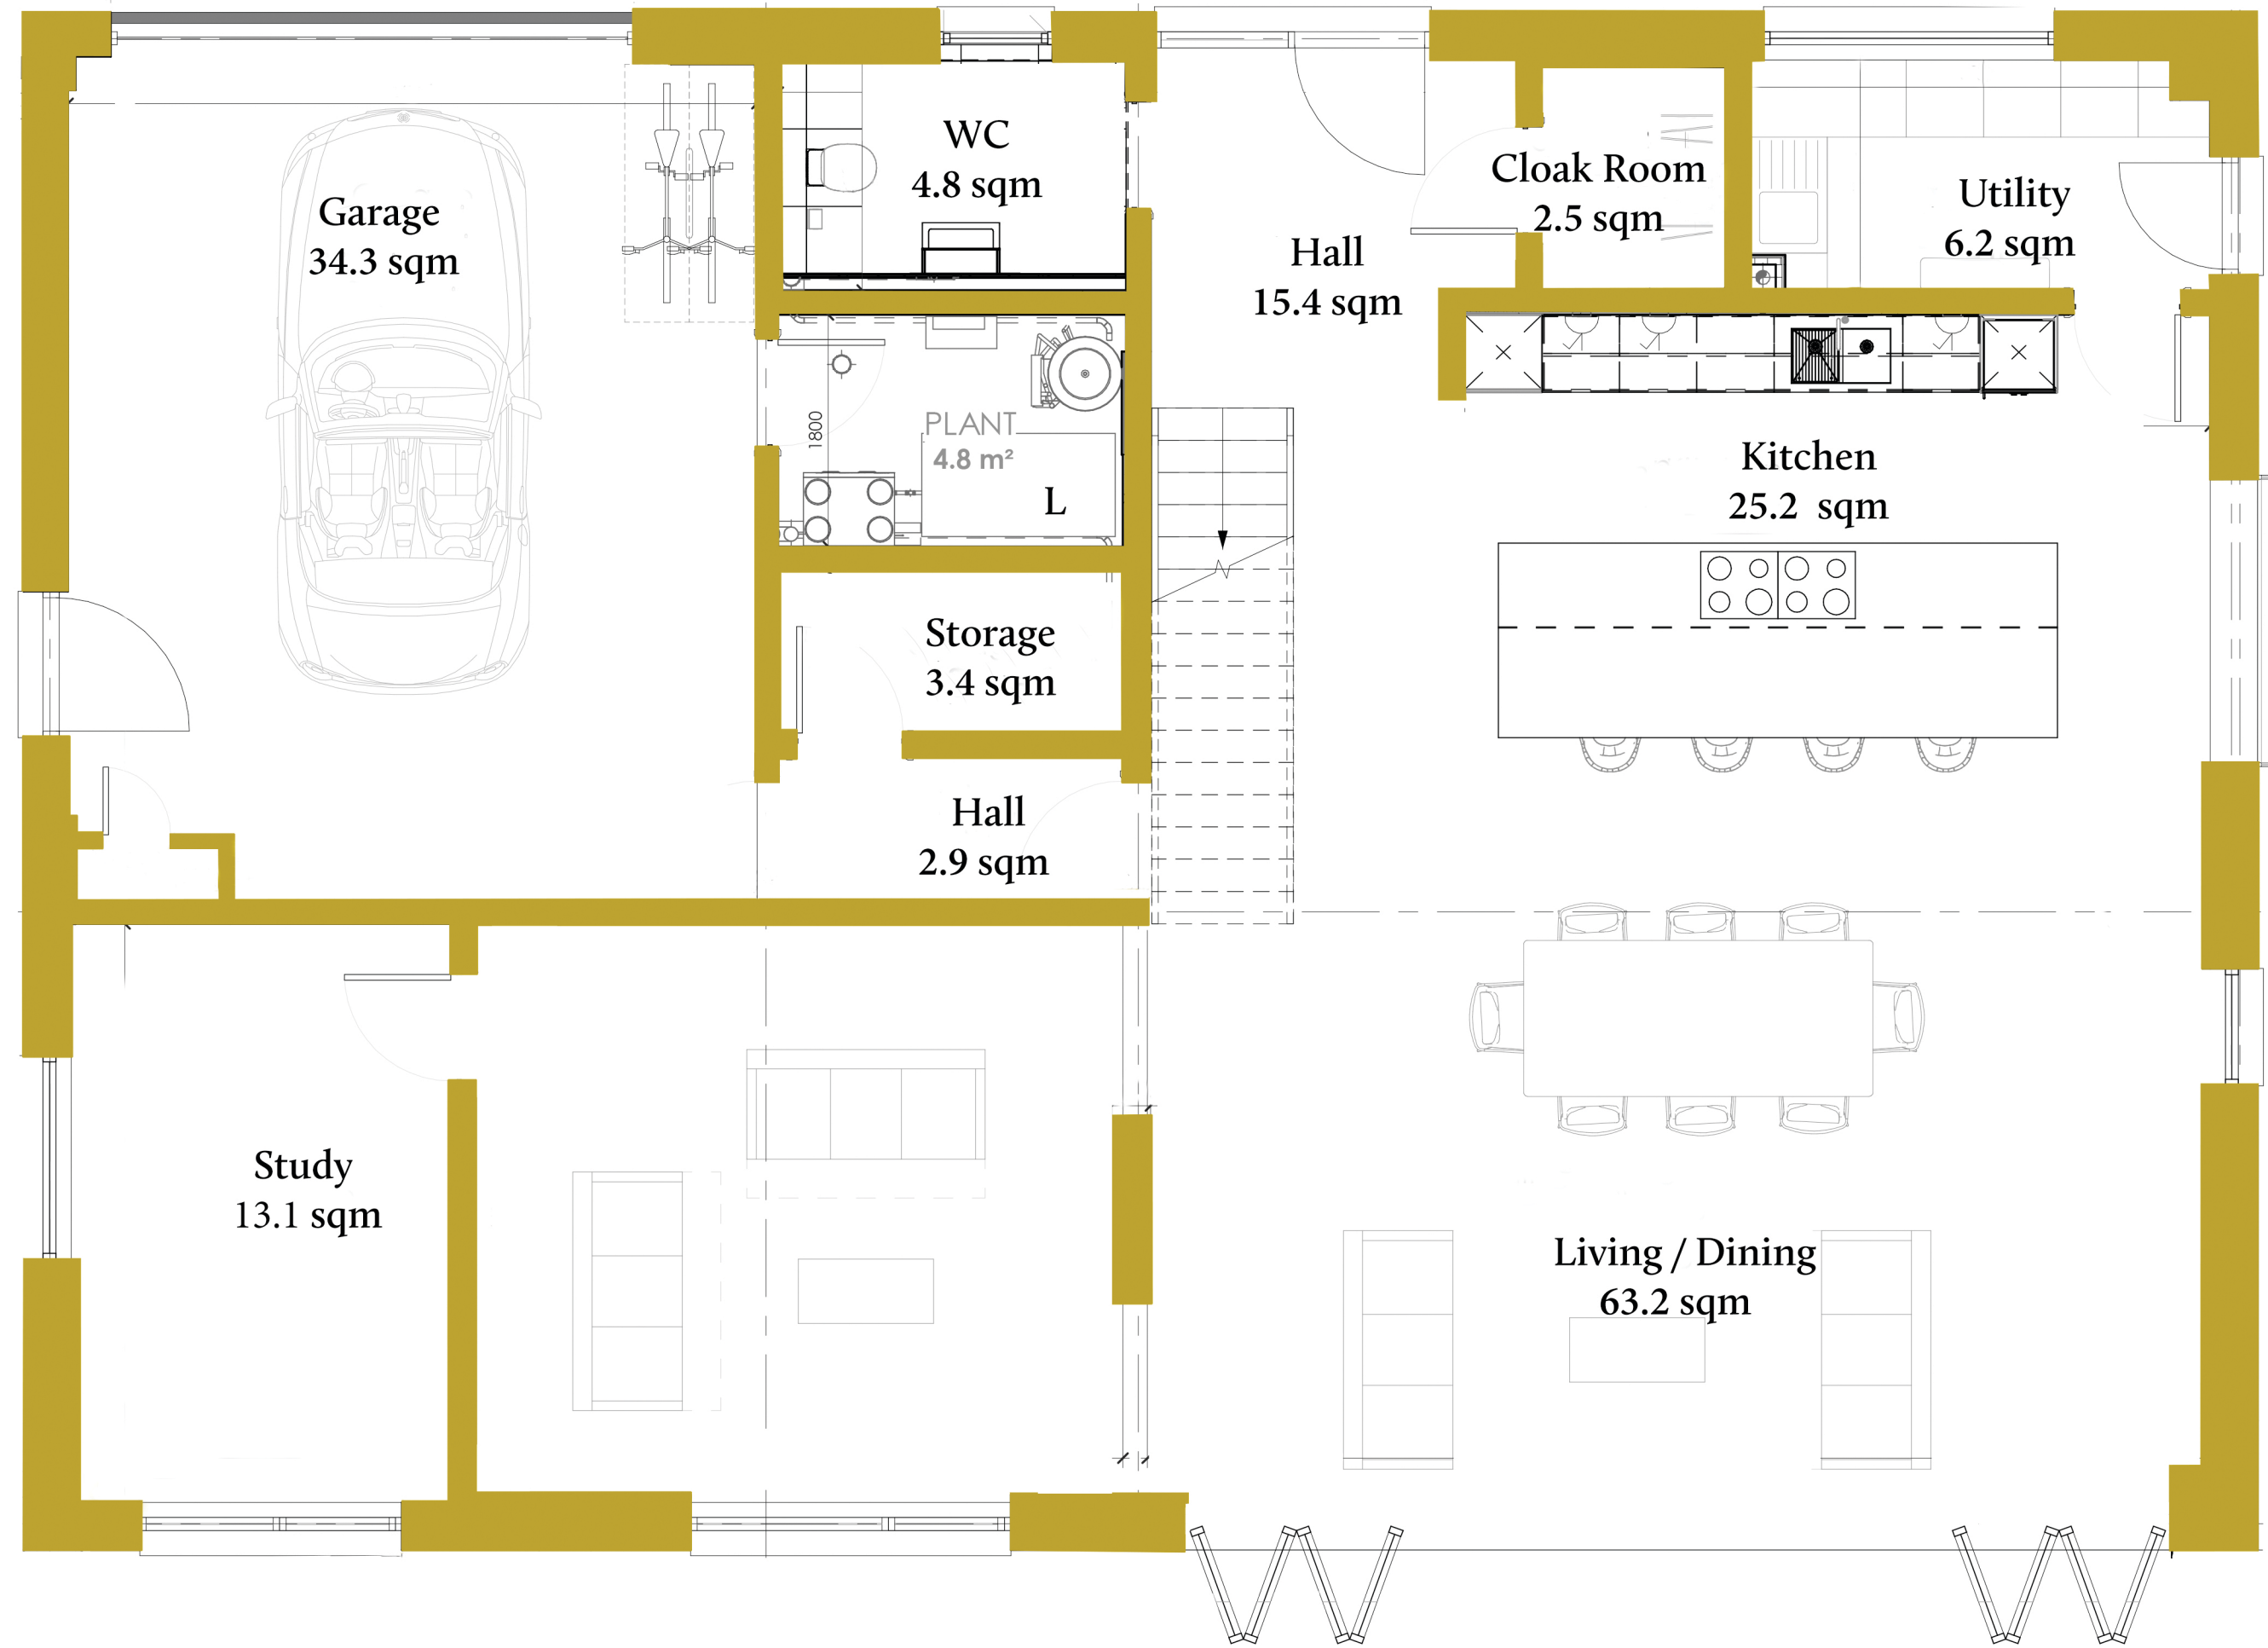

Ground Floor

First Floor

**DOWDING LODGE, WALLIS HOUSE, BADER HOUSE, BRAHAM LODGE
TYPE A 3657 sq ft**