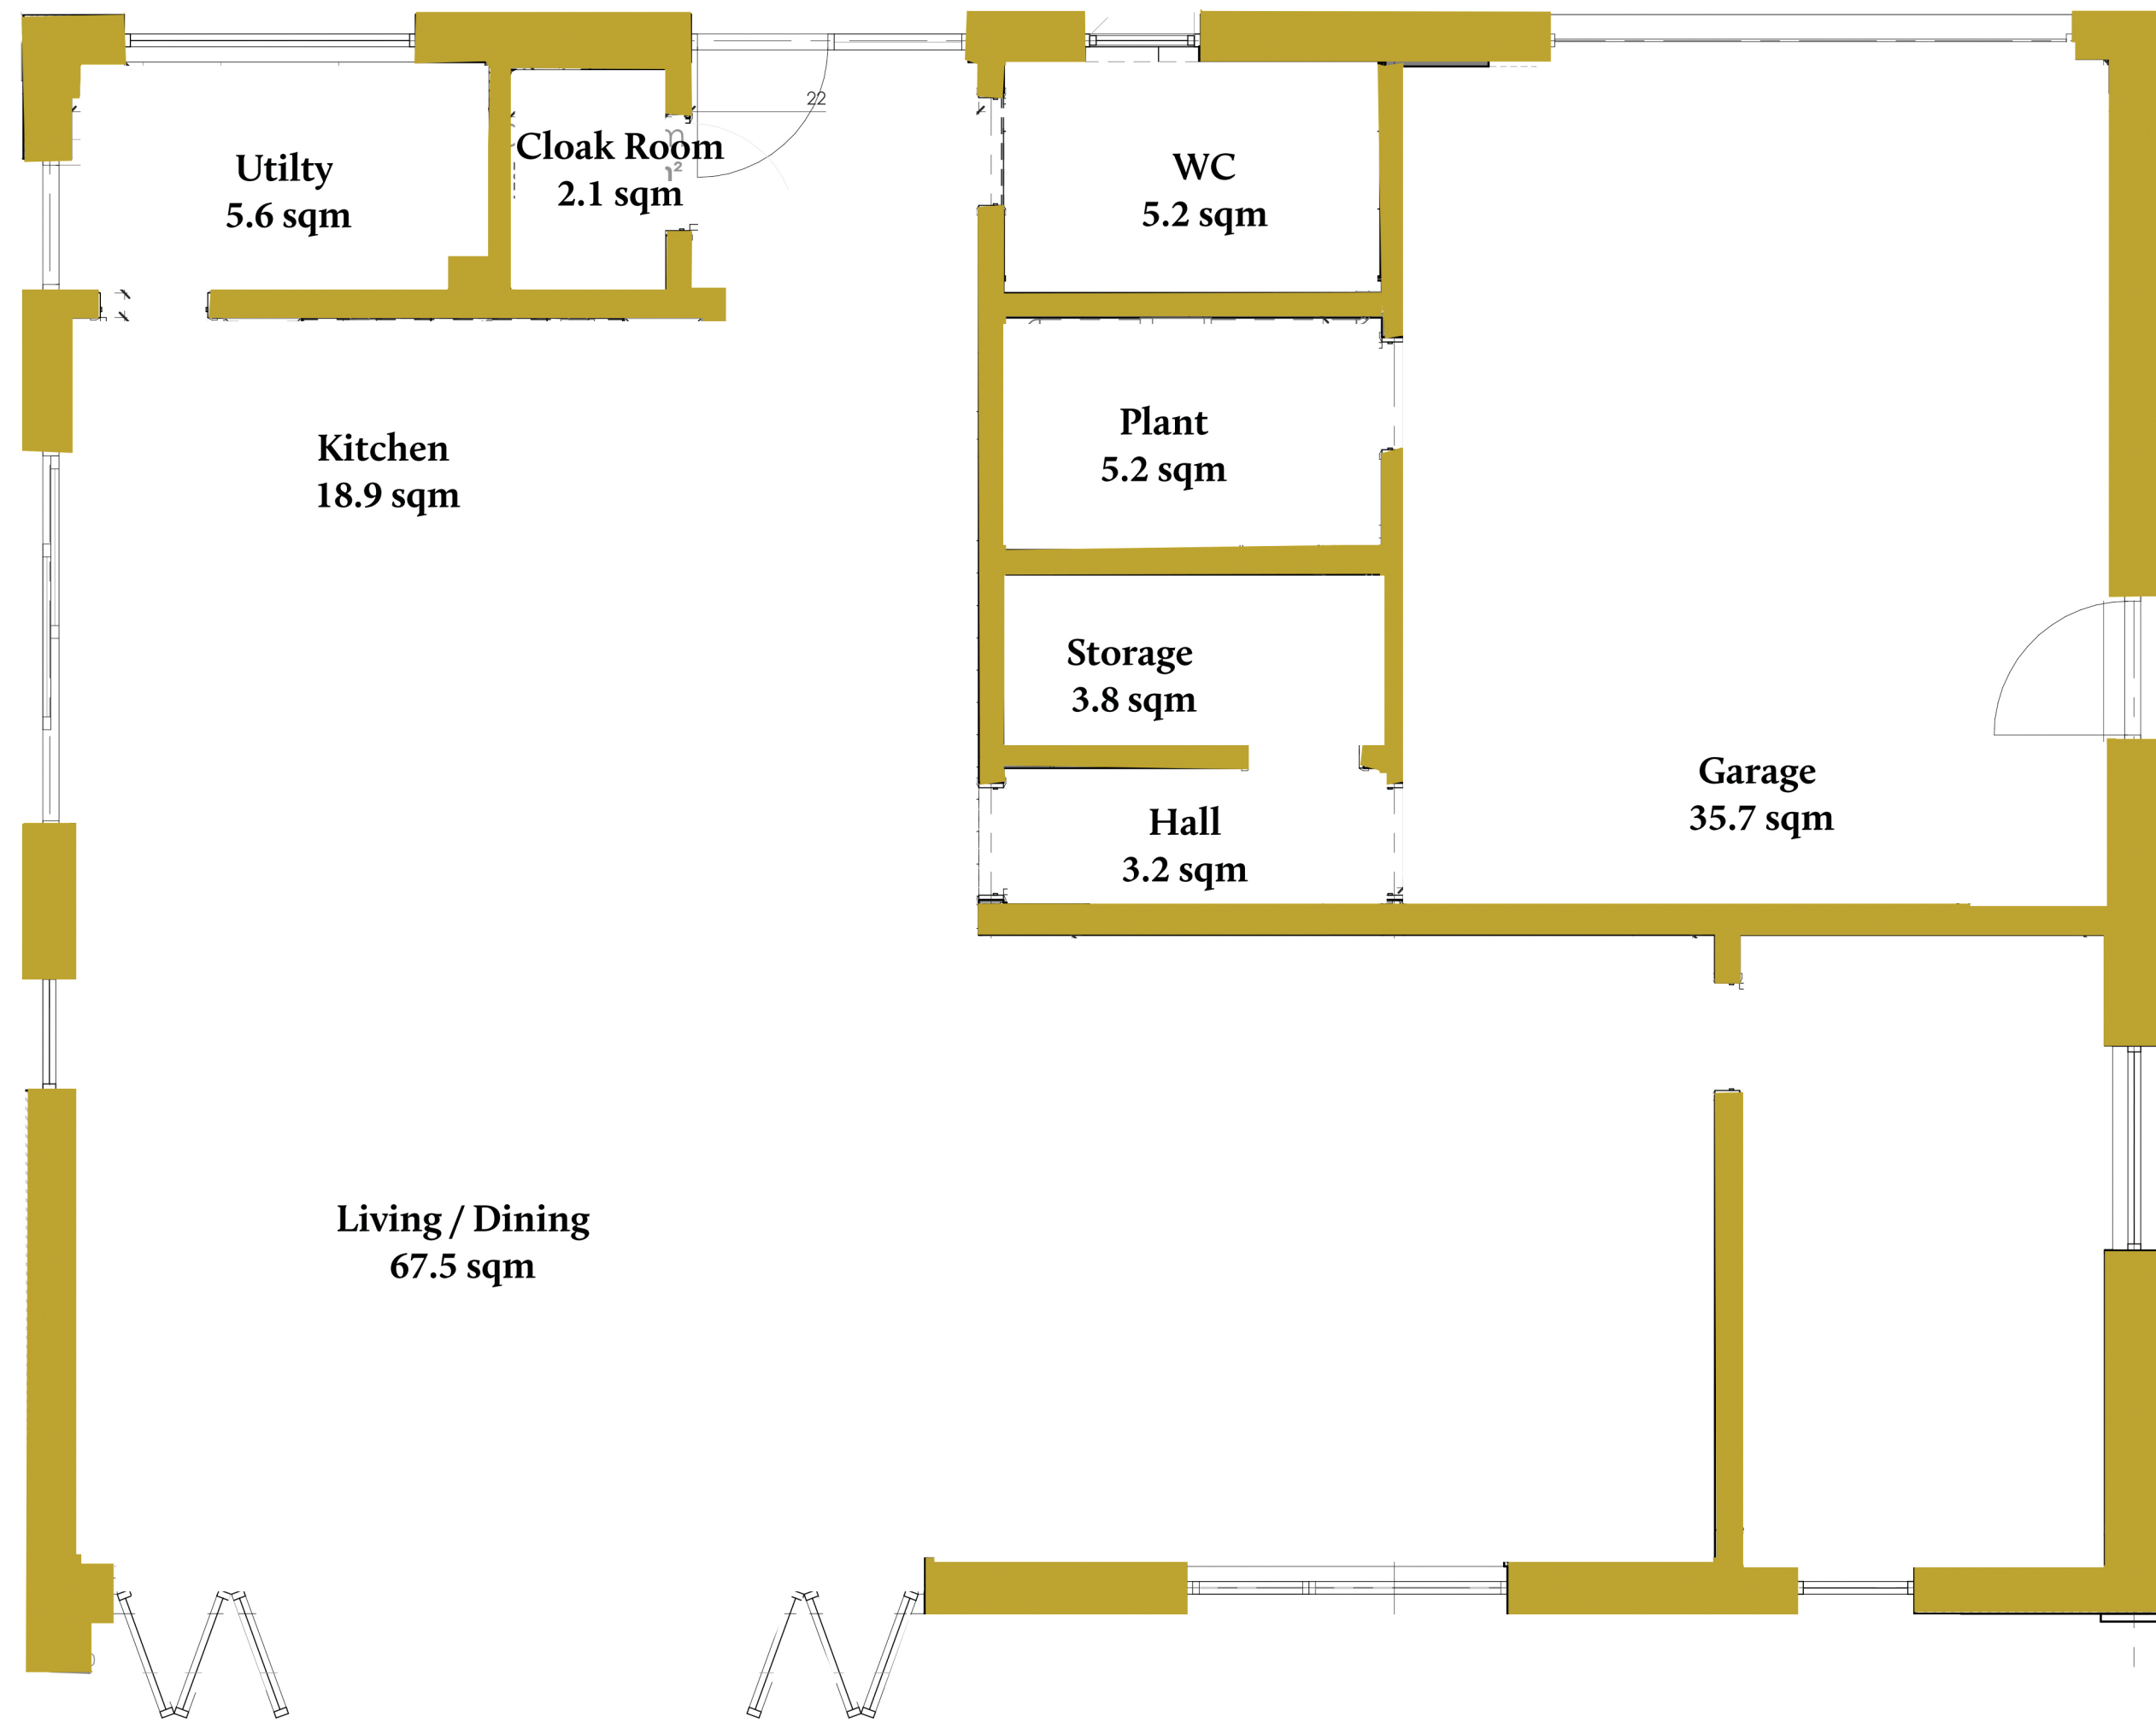

Ground Floor

First Floor

**GIBSON HOUSE, JACKSON LODGE, BROOKE HOUSE
TYPE B 3379 sq ft**