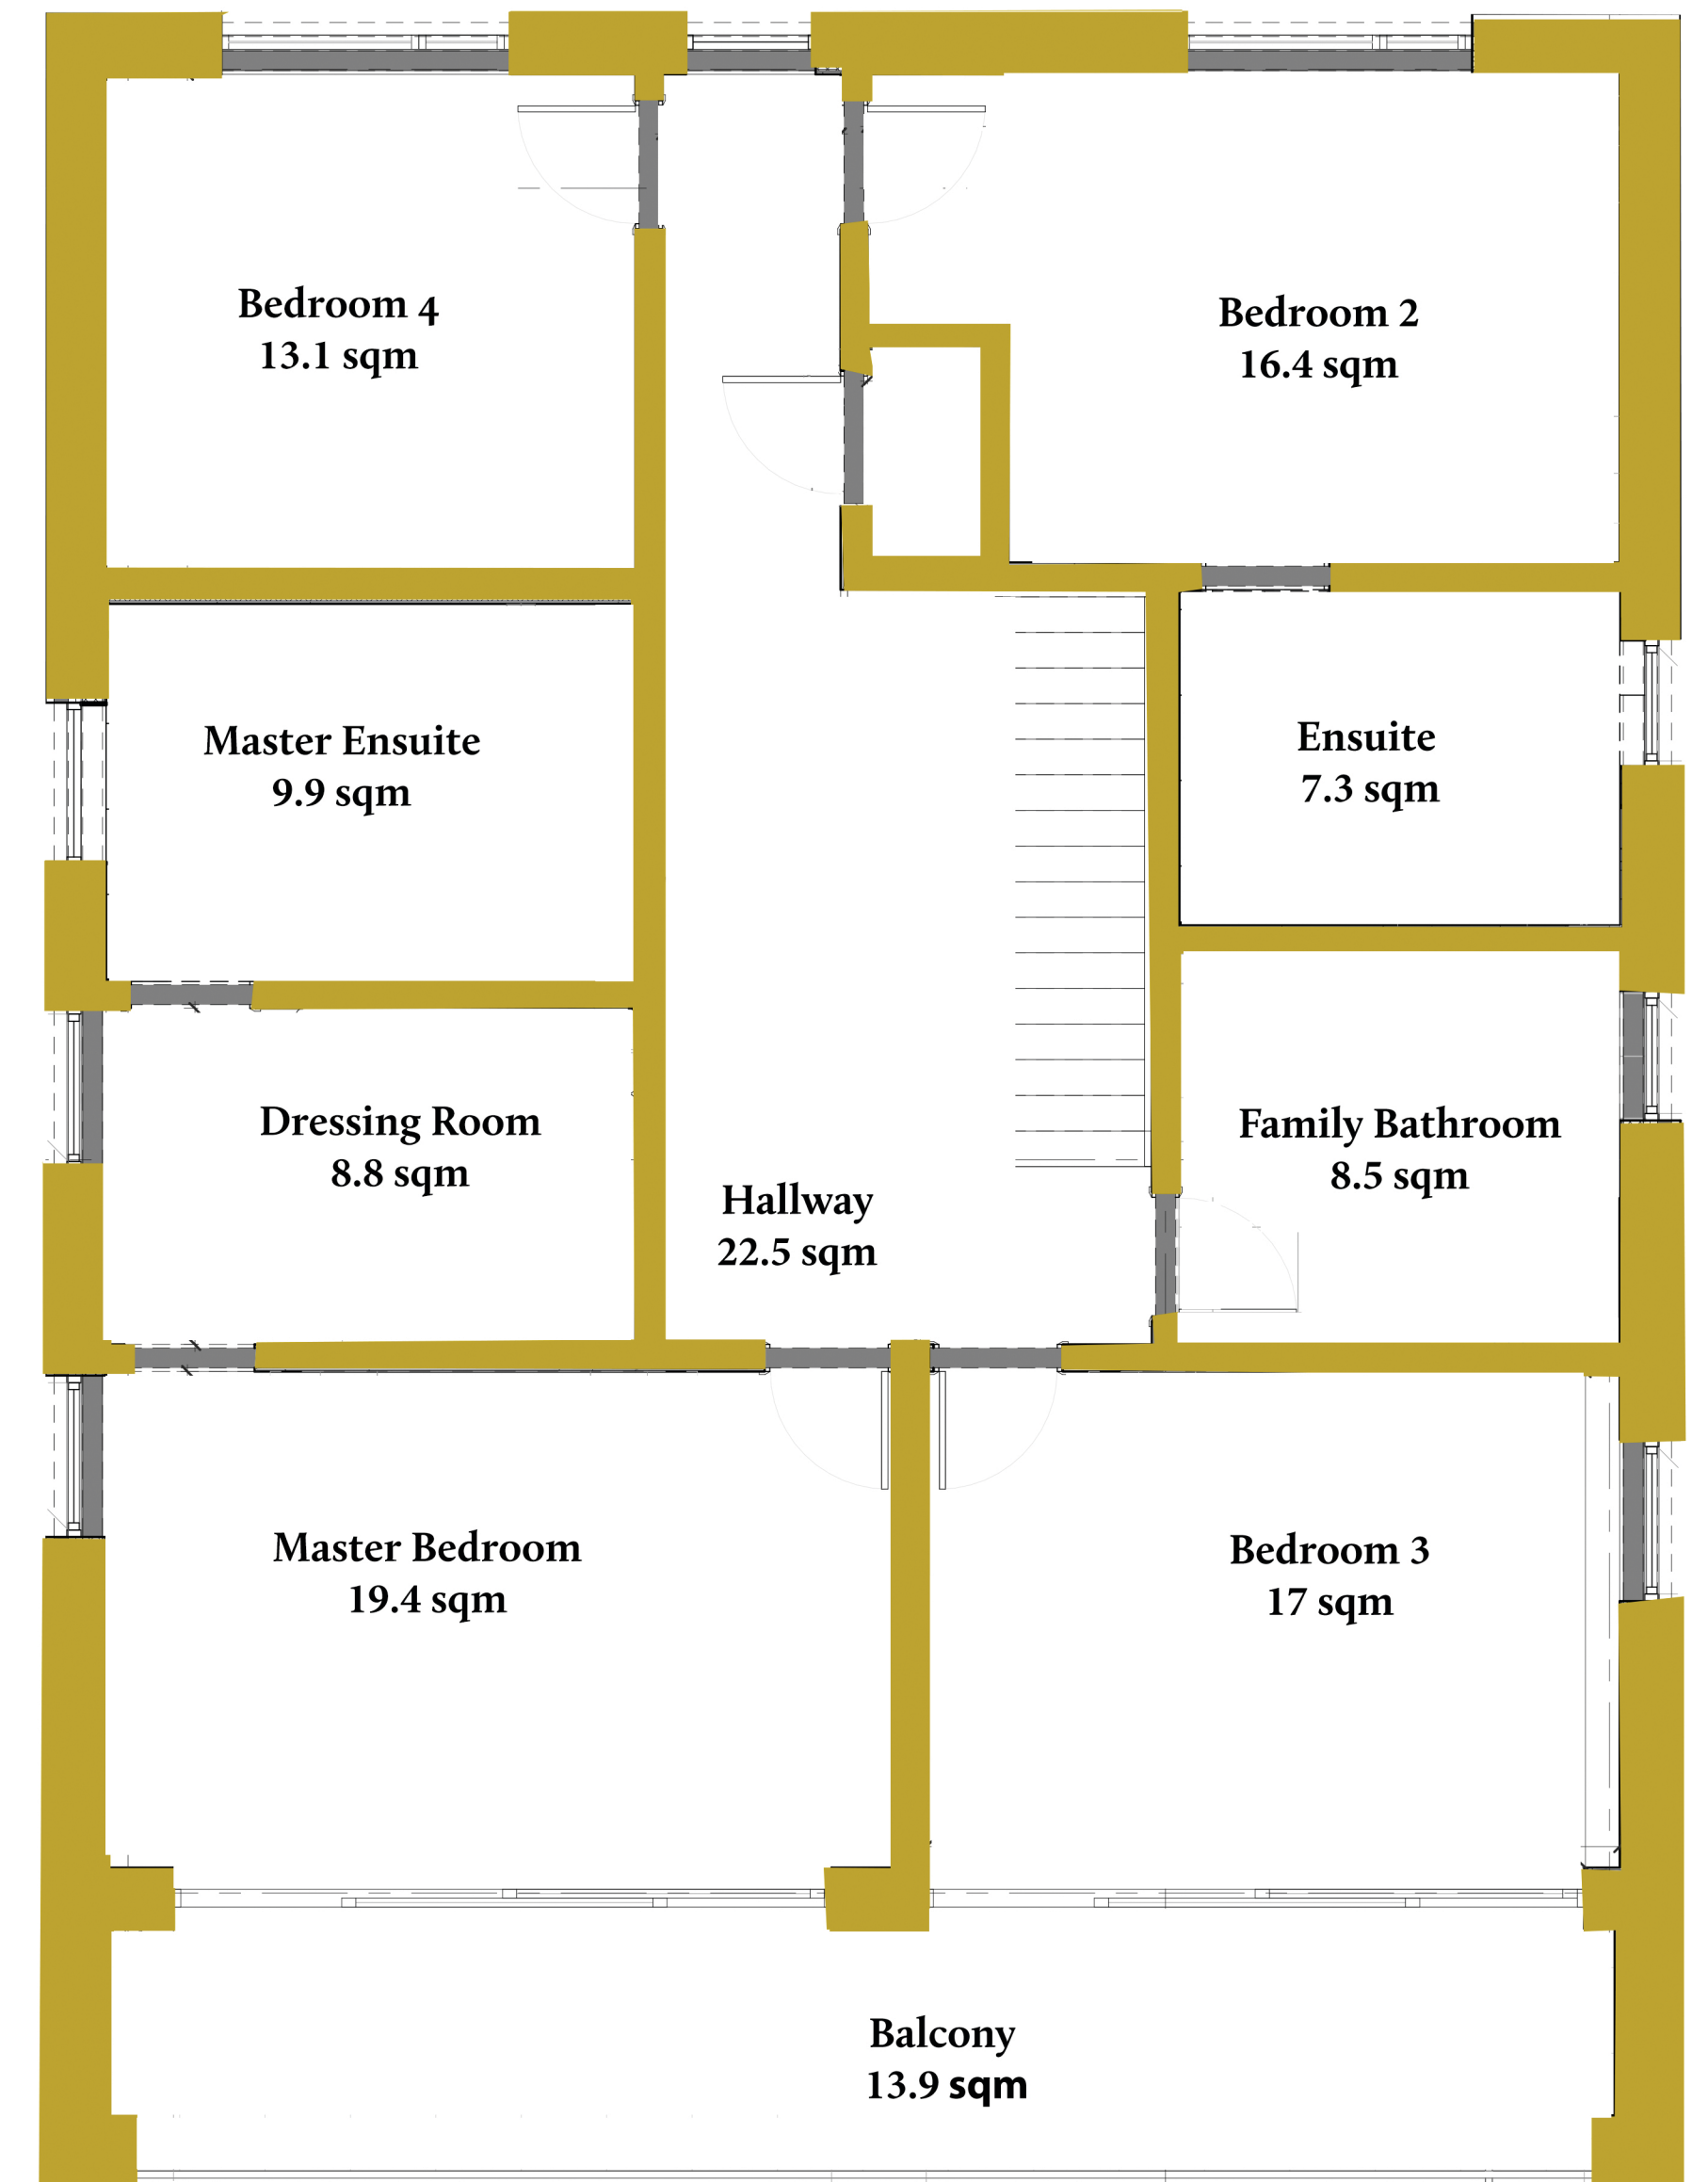

Ground Floor

First Floor

**GIBSON HOUSE, JACKSON LODGE, BROOKE HOUSE
TYPE B 3379 sq ft**