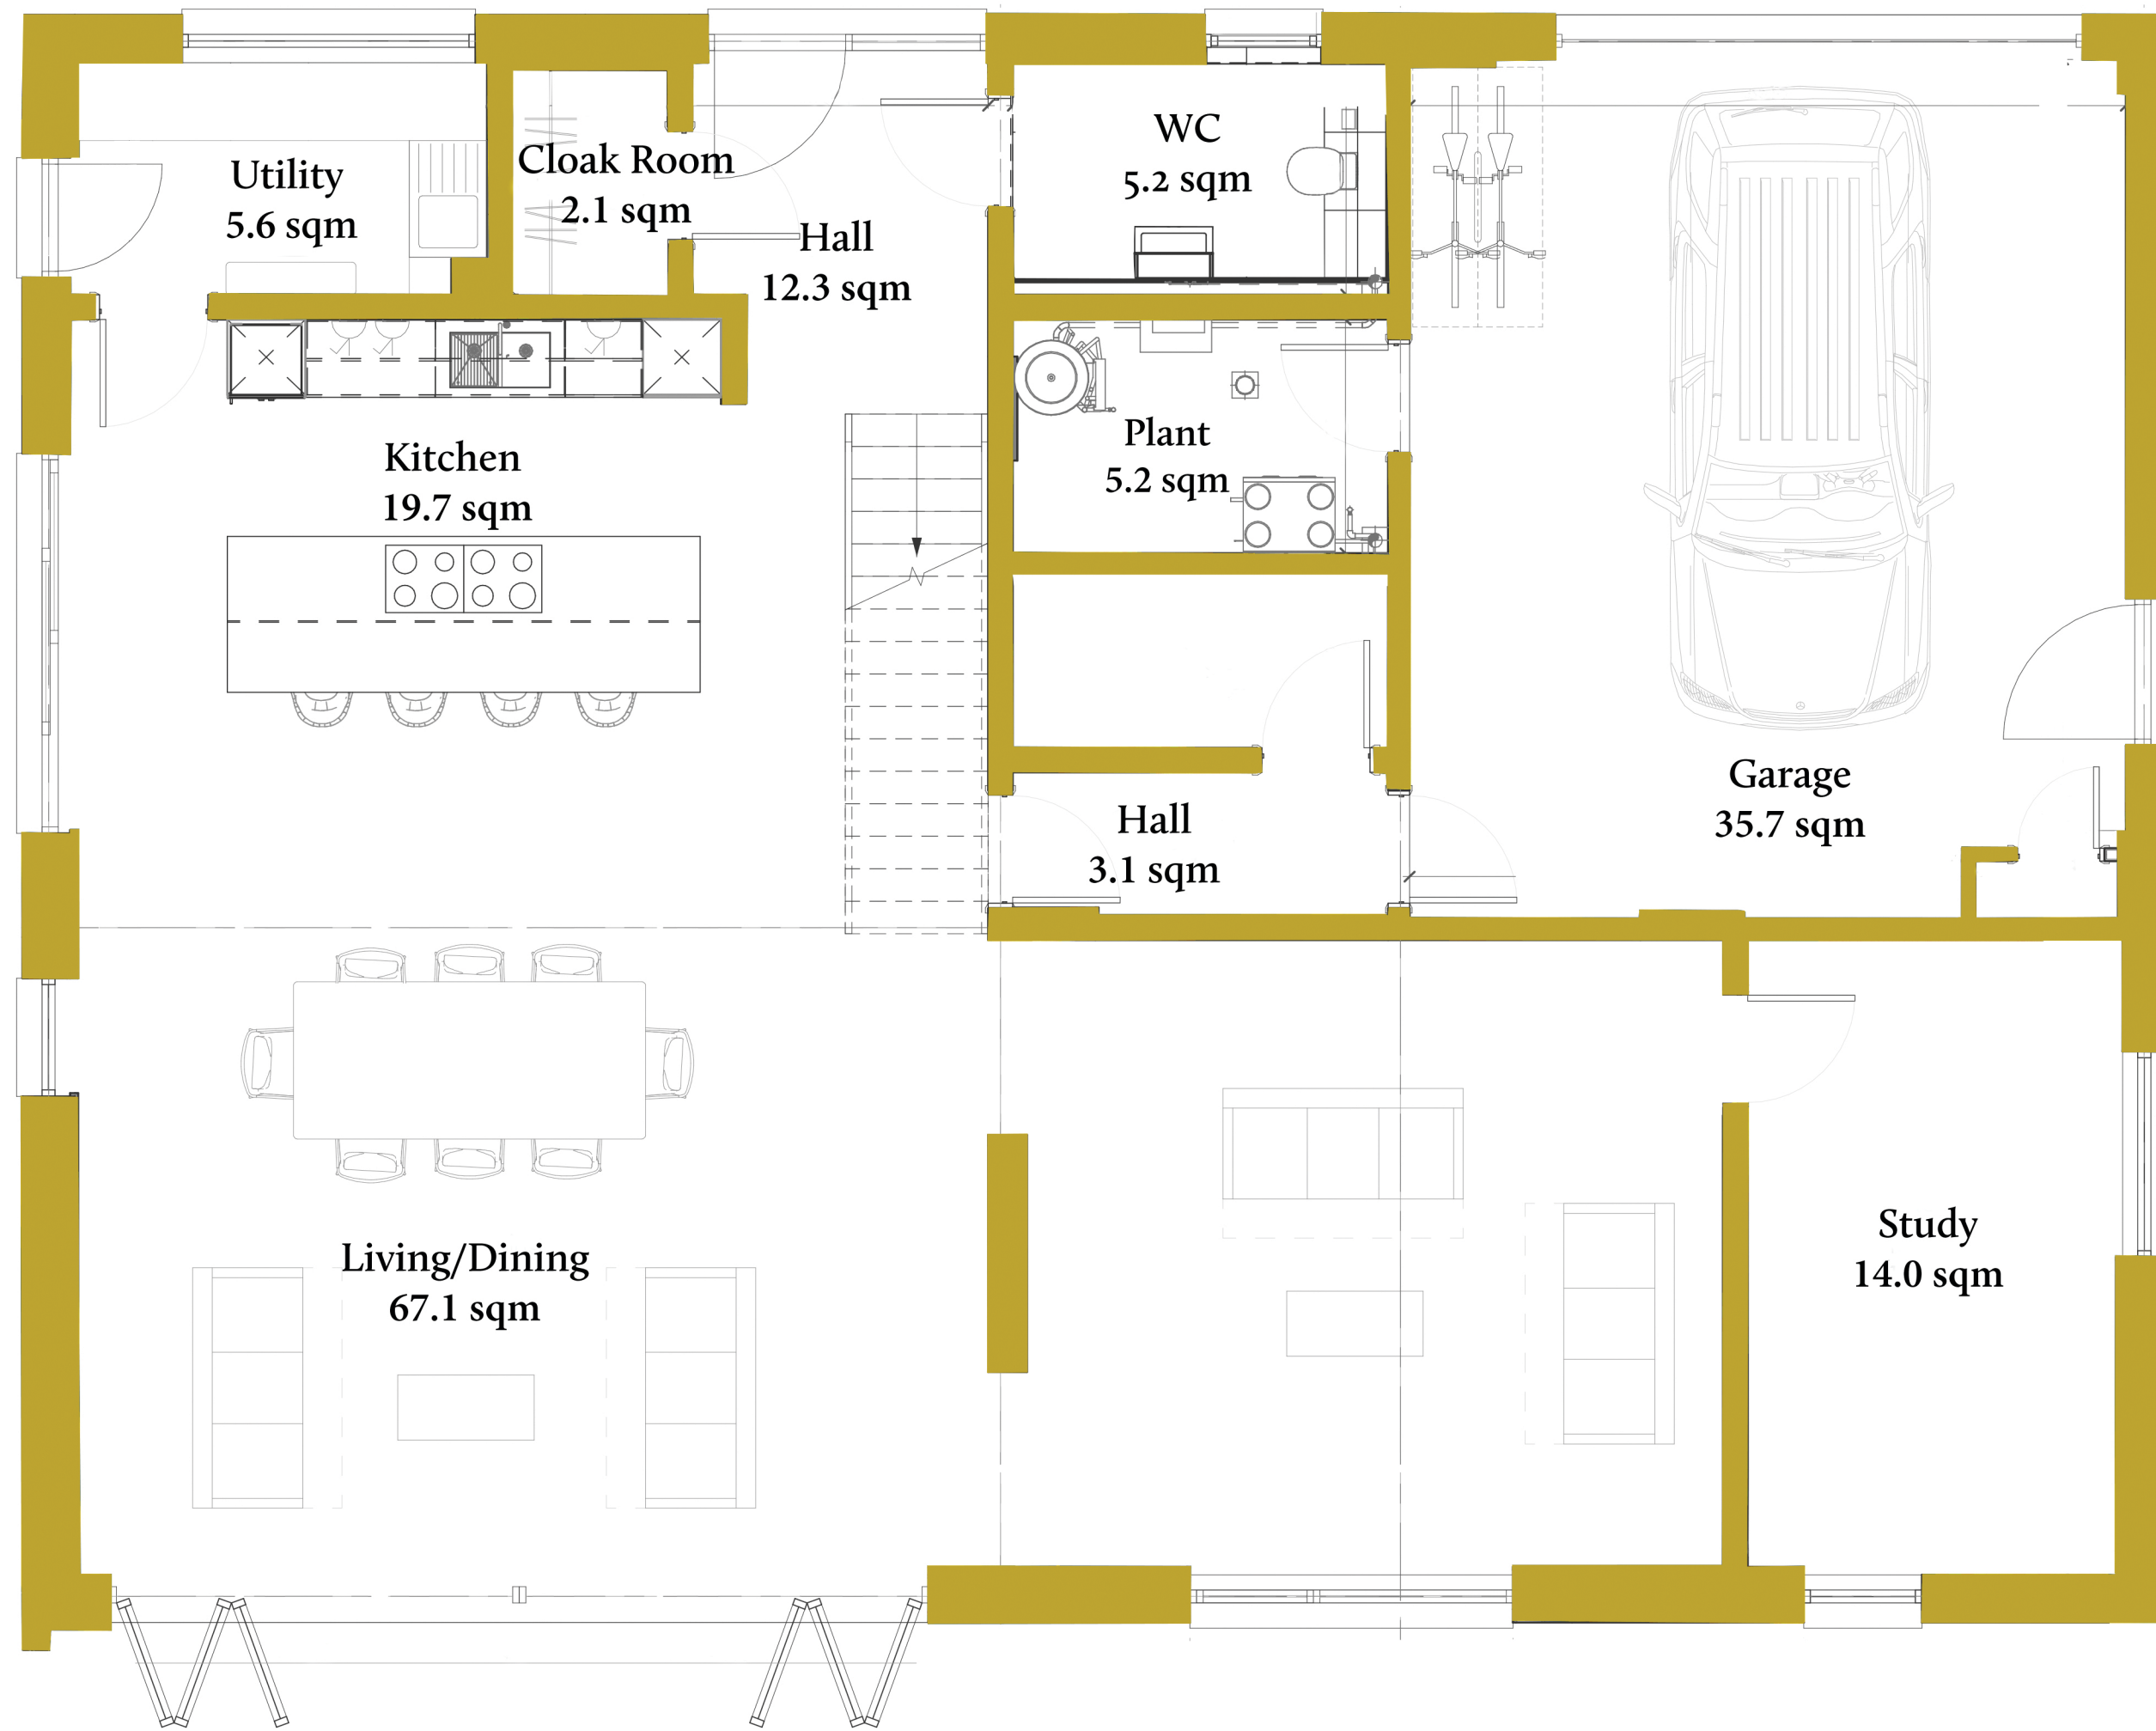

Ground Floor

First Floor

**WATSON LODGE**  
3378 sq ft