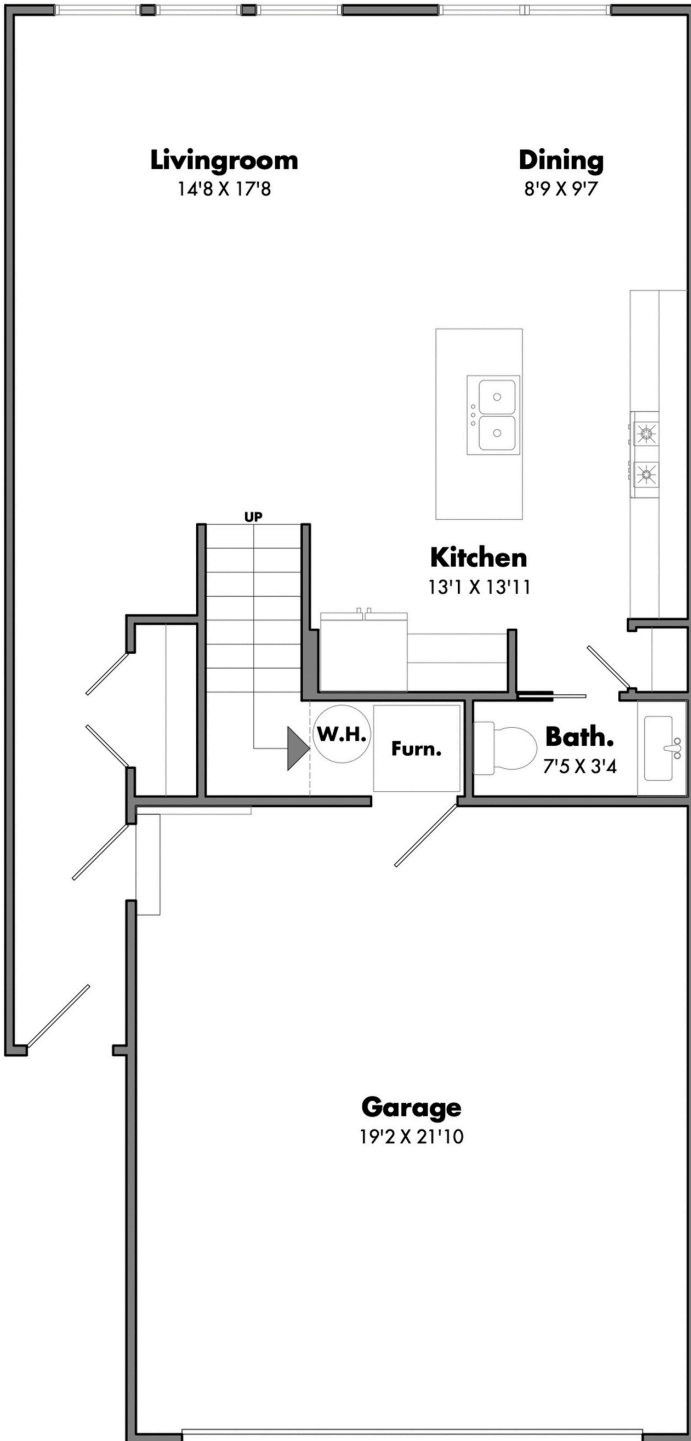

Uptown

Townhome Condominium

Square Feet

Main Level: 720 Upper Level: 1,080 Total: 1,800

3330 Grand Ridge Dr NE, Grand Rapids MI 49525

©Redstone Homes 2023. All rights reserved. Revised 08/14/2024

Renderings shown are conceptual and may vary in detail from plans and specifications. All dimensions shown are approximate. Redstone Homes reserves the right to make changes if necessary to improve our product.