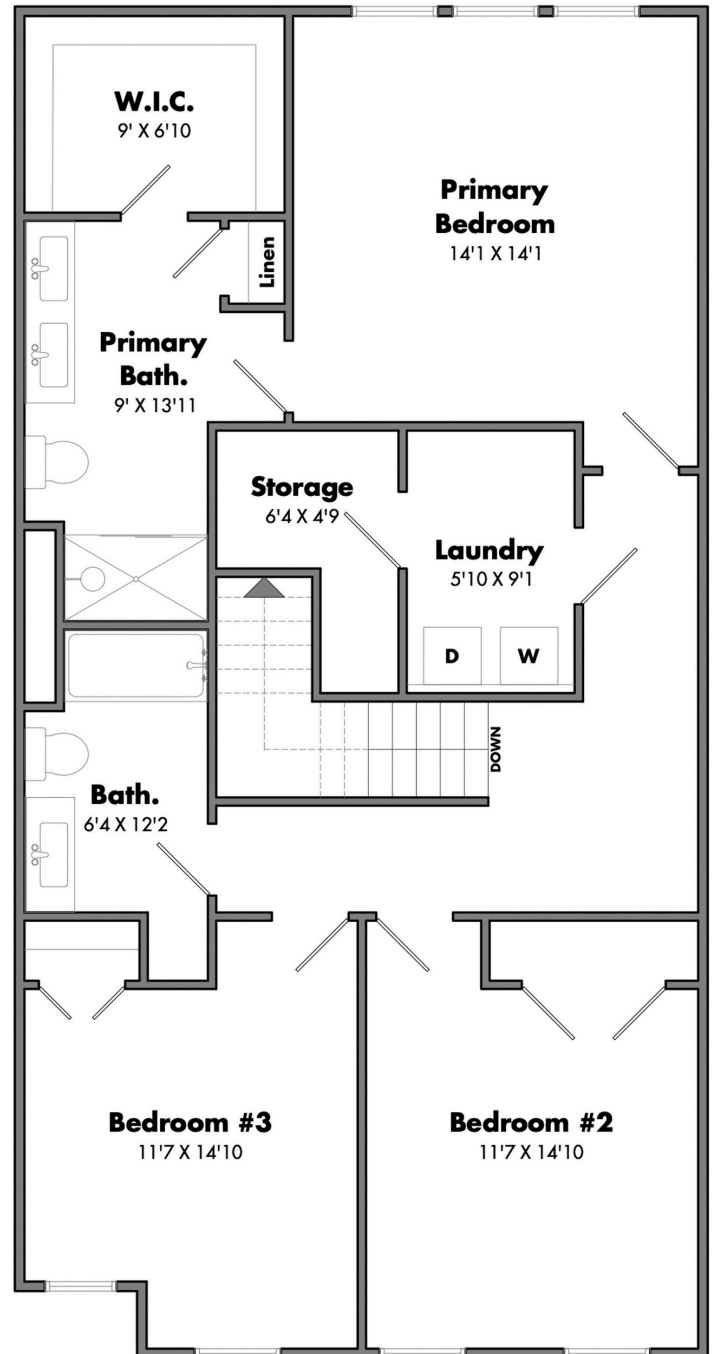

Uptown

Townhome Condominium

Square Feet

Main Level: 720 Upper Level: 1,080 Total: 1,800

3330 Grand Ridge Dr NE, Grand Rapids MI 49525

©Redstone Homes 2023. All rights reserved. Revised 08/14/2024

Renderings shown are conceptual and may vary in detail from plans and specifications. All dimensions shown are approximate. Redstone Homes reserves the right to make changes if necessary to improve our product.