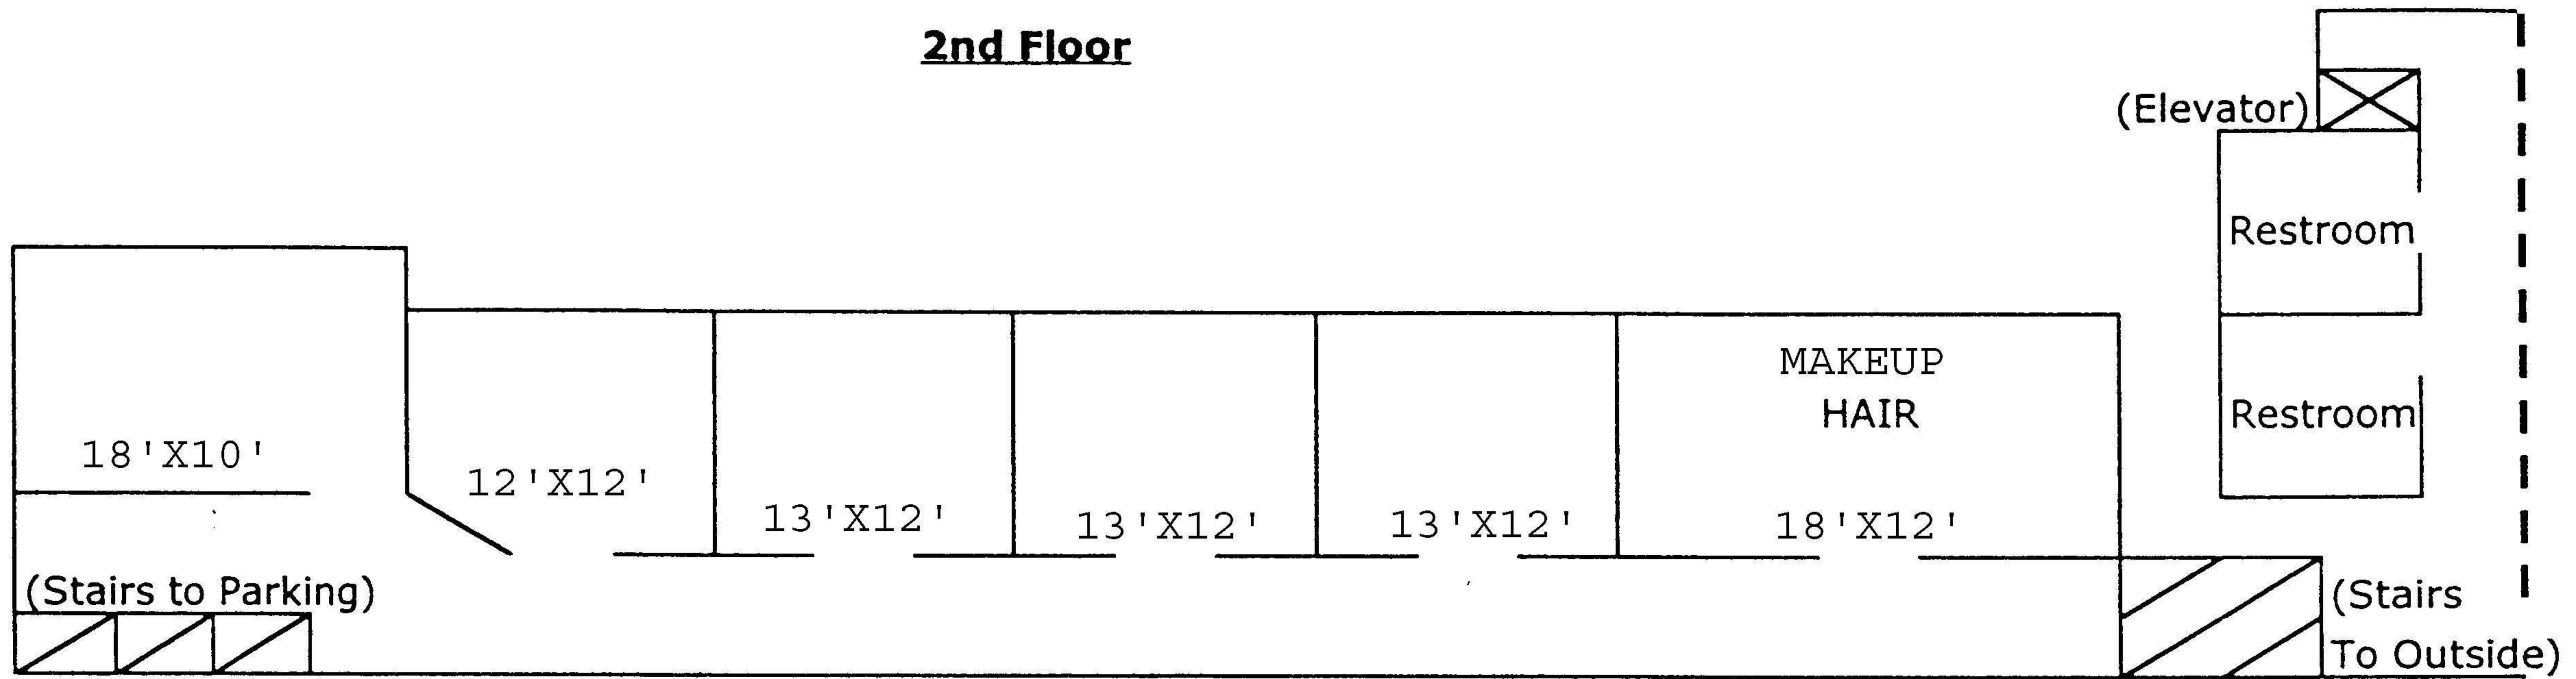

HAYVENHURST STUDIOS - DRESSING ROOMS LAYOUT

HOLLYWOOD MOBILE SYSTEMS
7021 HAYVENHURST AVE
VAN NUYS, CA. 91406
818 909-6999

2nd Floor