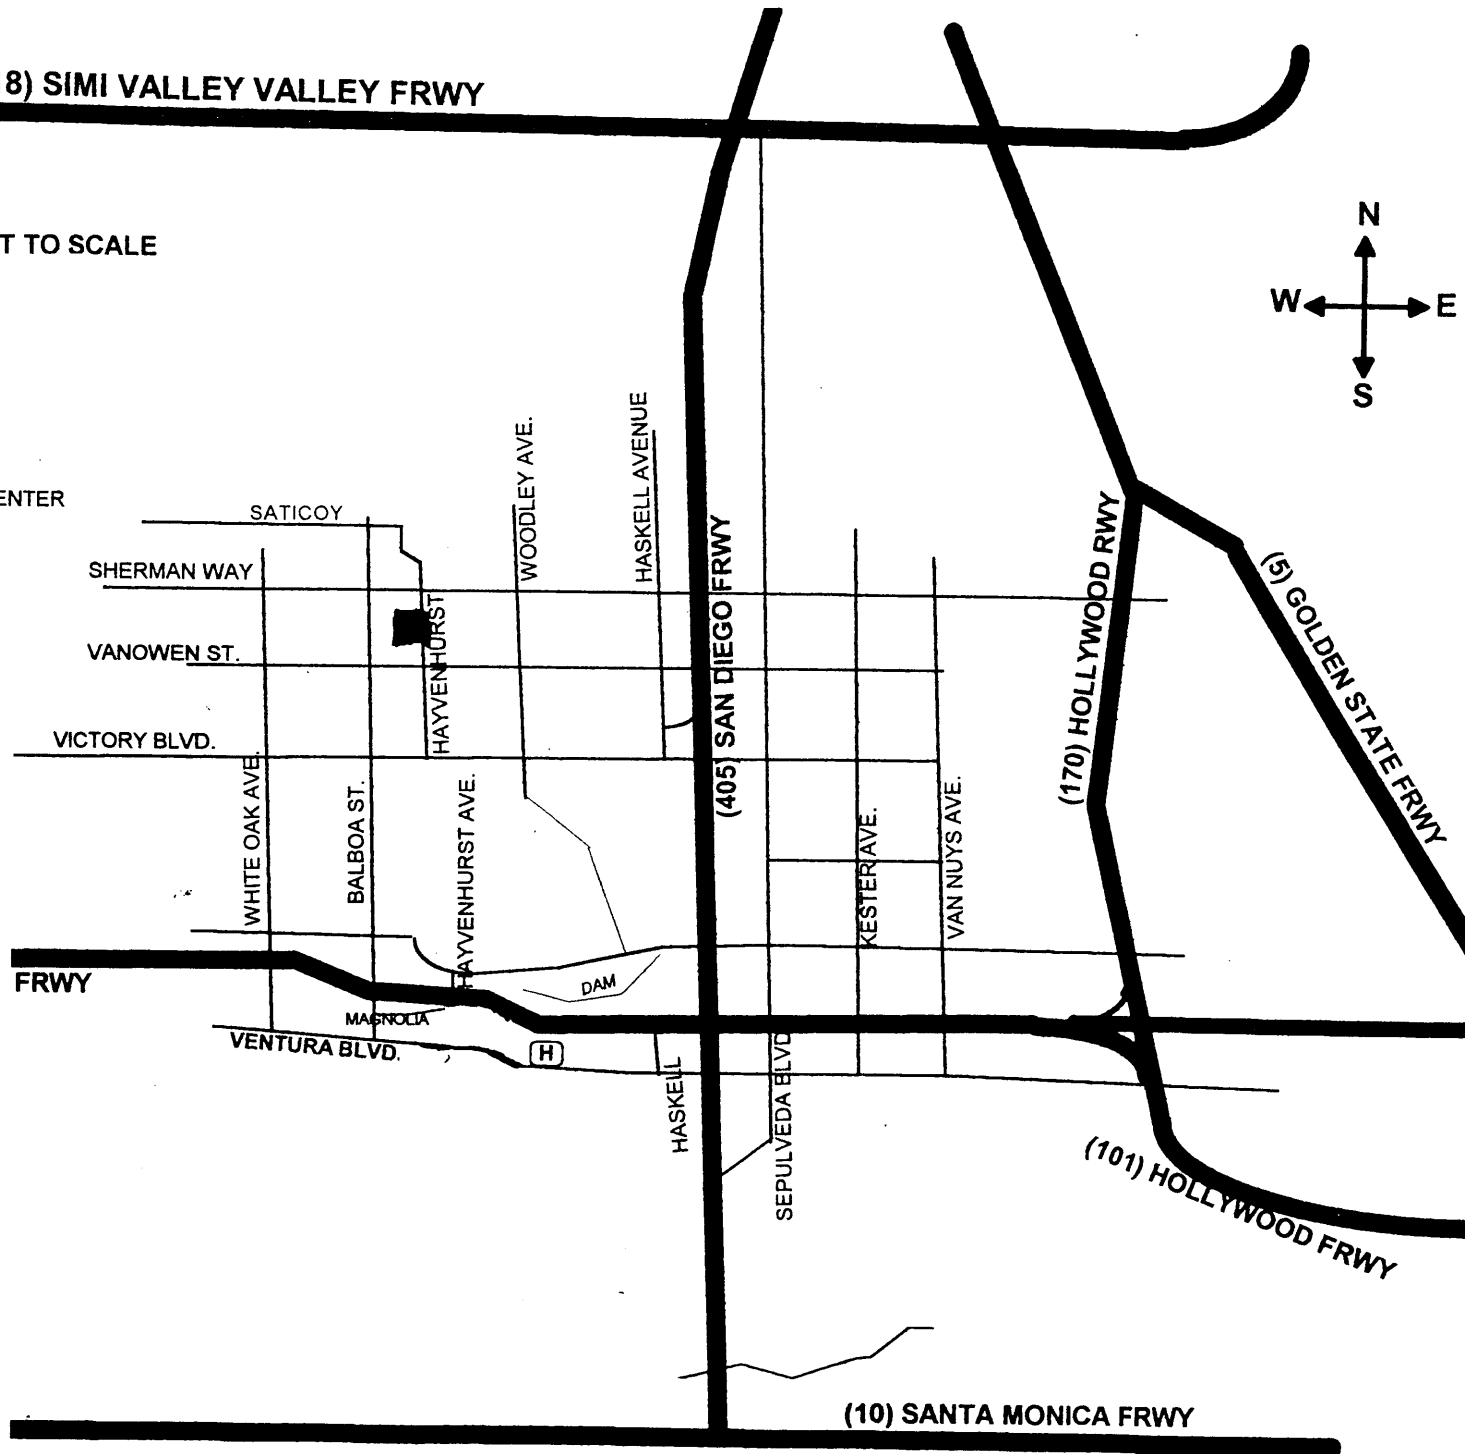

H.M.S.
Hayvenhurst Studios
7021 Hayvenhurst Avenue
Van Nuys, CA 91406
818.909.6999

NEAREST HOSPITAL:
ENCINO REGIONAL MEDICAL CENTER
16237 VENTURA BLVD.
ENCINO, CA. 91436
818-995-5000
(TG: 561 E-4)

Directions from 405 North

Take 405 North
Exit Victory Blvd (West)
Go West on Victory Blvd.
Make Right onto Hayvenhurst Avenue
7021 Hayvenhurst Avenue
Crew Parking Behind Stages –

Directions from 405 South

Take 405 South
Exit Victory Blvd and follow signs.
Make Right onto Victory Blvd.
Make Right onto Havenhurst Avenue
7021 hayvenhurst Avenue
Crew Parking is Behind Stages