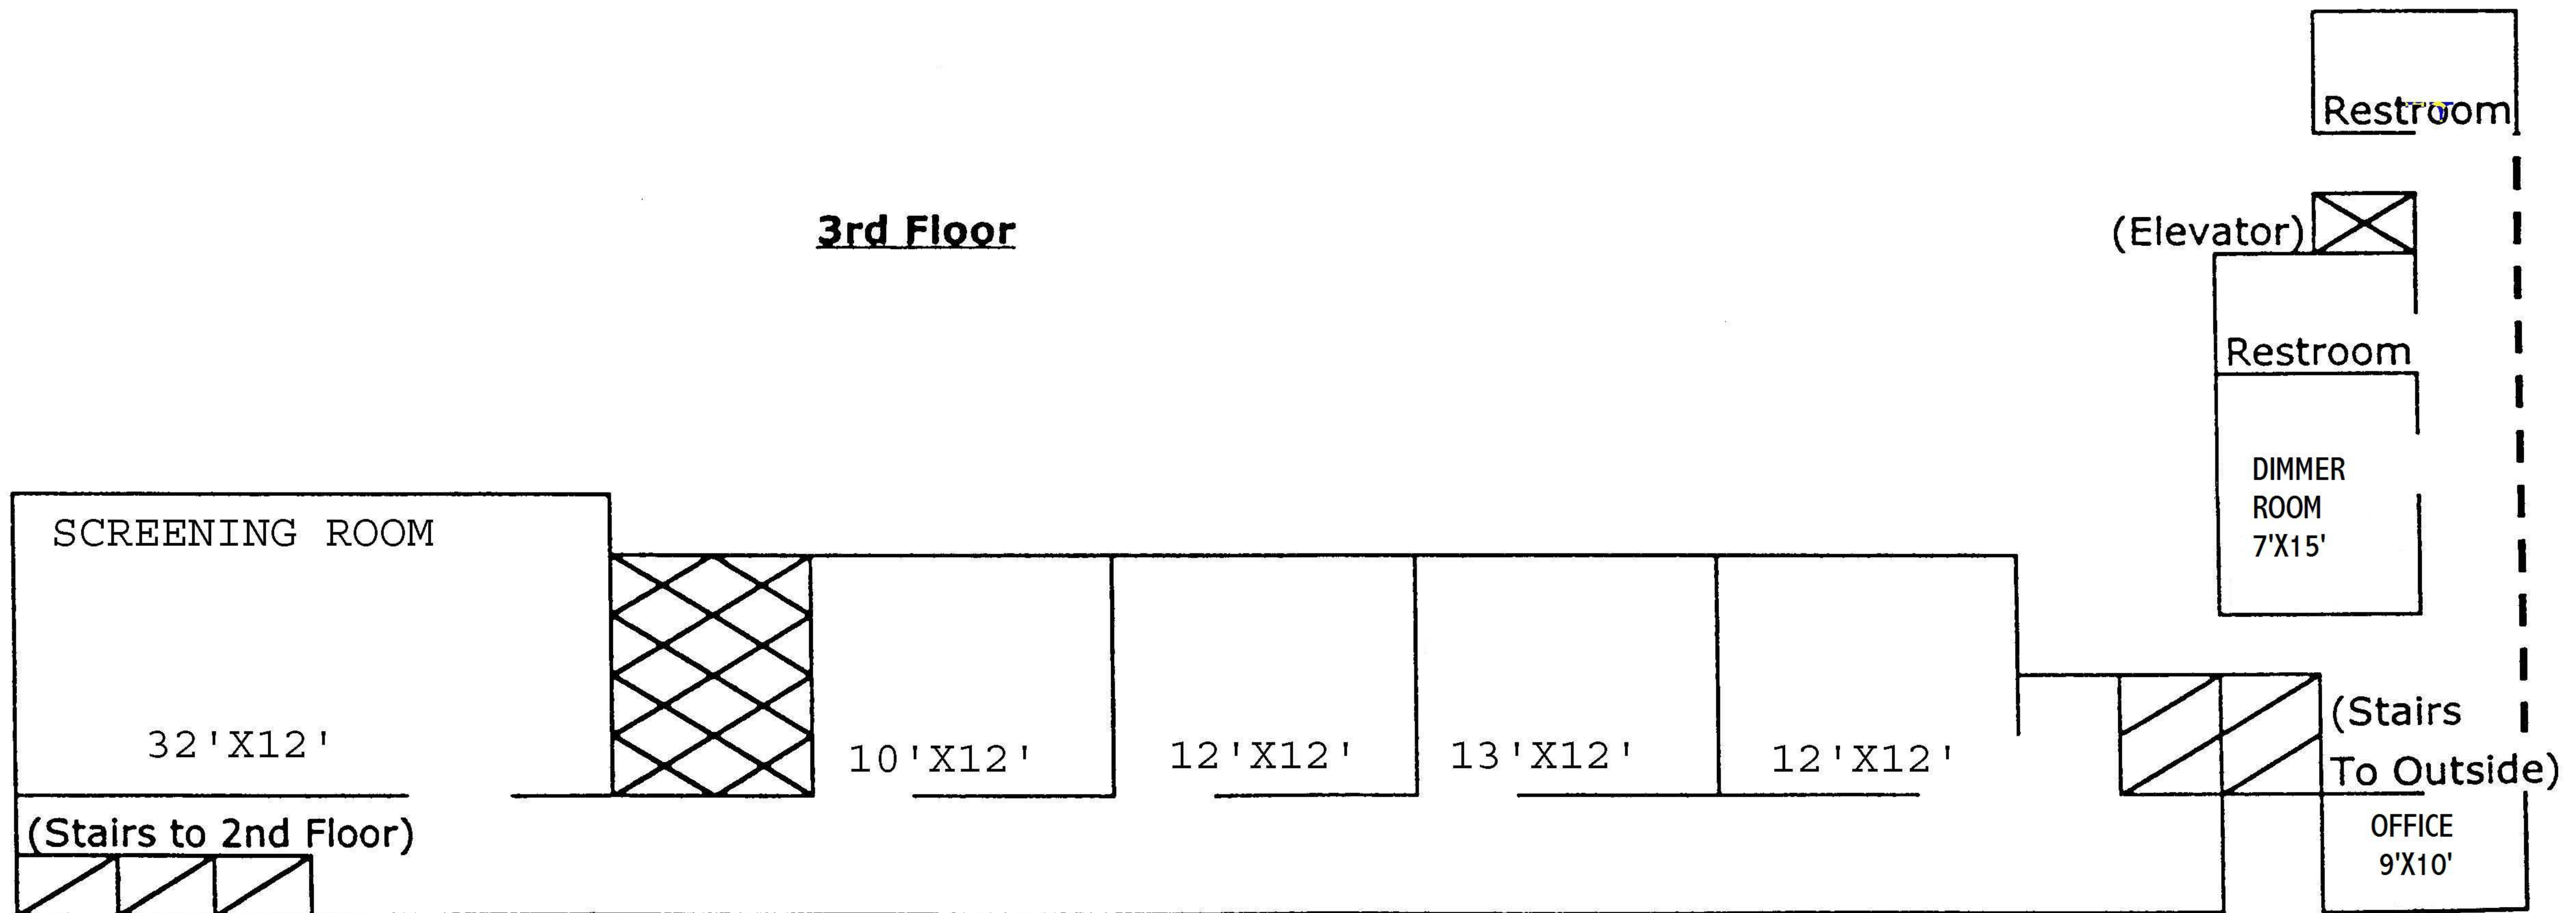

HAYVENHURST
Studio

HAYVENHURST STUDIOS - DRESSING ROOMS LAYOUT

HOLLYWOOD MOBILE SYSTEMS
7021 HAYVENHURST AVE
VAN NUYS, CA. 91406
818 909-6999

2nd Floor

3rd Floor

REMINDER:
PLEASE KEEP 4 FT.
FRONT OF REFRIGERATOR
CLEAR.
THANK YOU

Take 405 North
Exit Victory Blvd (West)
Go West on Victory Blvd.
Make Right onto Hayvenhurst Avenue
7021 Hayvenhurst Avenue
Crew Parking Behind Stages –

Directions from 405 South

Take 405 South
Exit Victory Blvd and follow signs.
Make Right onto Victory Blvd.
Make Right onto Havenhurst Avenue
7021 hayvenhurst Avenue
Crew Parking is Behind Stages