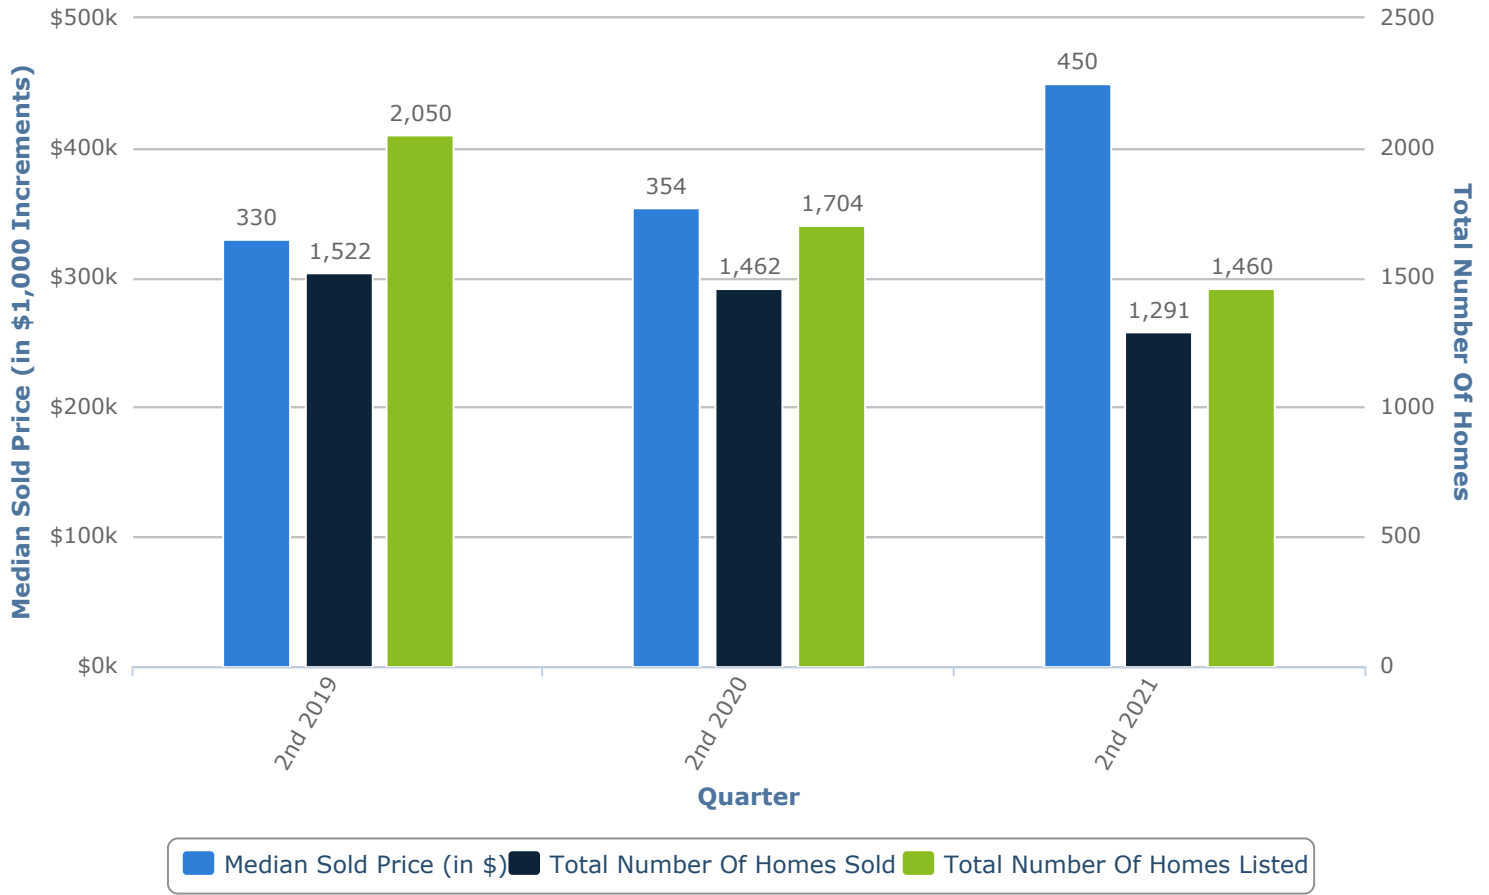

Search Criteria: State is Utah, County is Davis

Click and drag area inside of graph to zoom.

Home Sales Per Quarter

Prepared By:
Helen Richardson
Richardson Real Estate LLC
801-638-4663

This report was generated automatically by the Wasatch Front Regional MLS on 07/26/2021 at 07:40 PM