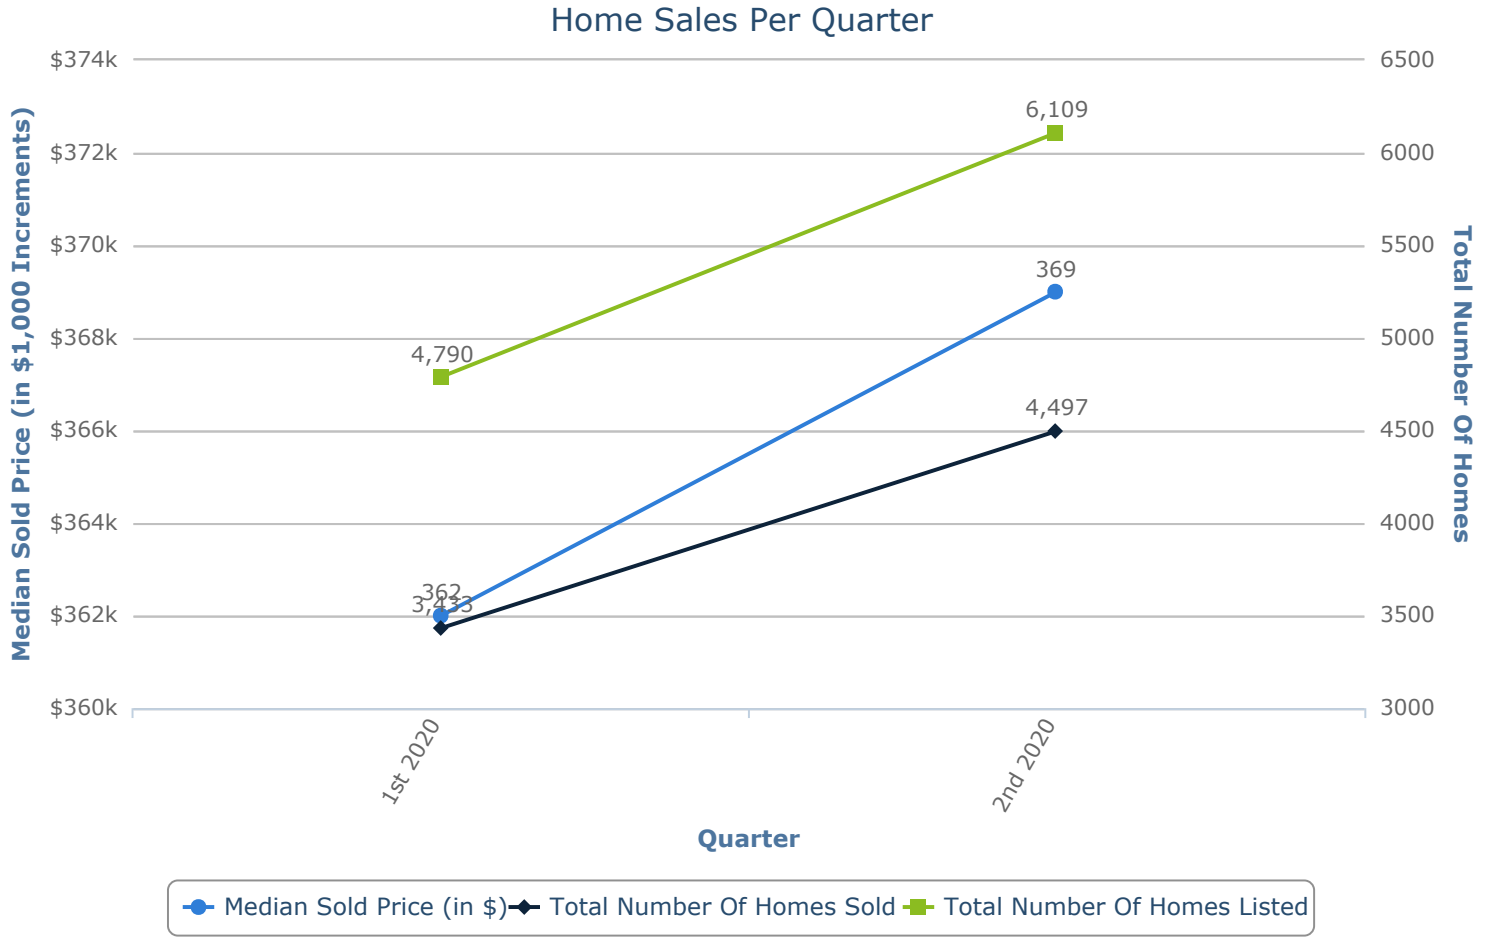

Search Criteria: State is Utah, County is Salt Lake

Click and drag area inside of graph to zoom.

Prepared By:
Helen Richardson
Richardson Real Estate LLC
801-638-4663

This report was generated automatically by the Wasatch Front Regional MLS on 08/04/2020 at 05:14 PM