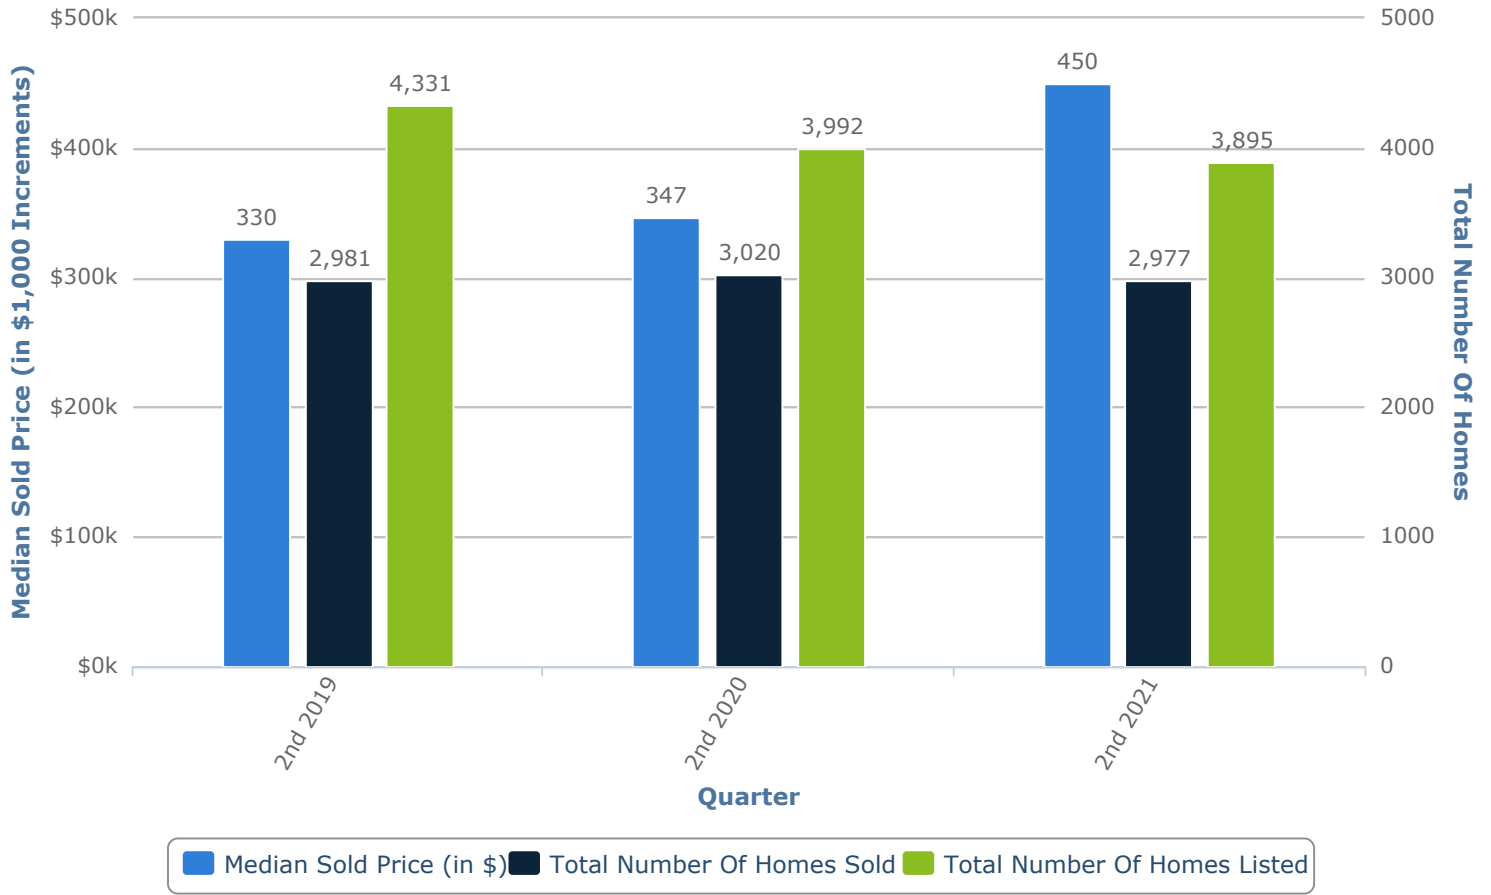

Search Criteria: State is Utah, County is Utah

Click and drag area inside of graph to zoom.

Home Sales Per Quarter

Prepared By:
Helen Richardson
Richardson Real Estate LLC
801-638-4663

This report was generated automatically by the Wasatch Front Regional MLS on 07/26/2021 at 07:42 PM