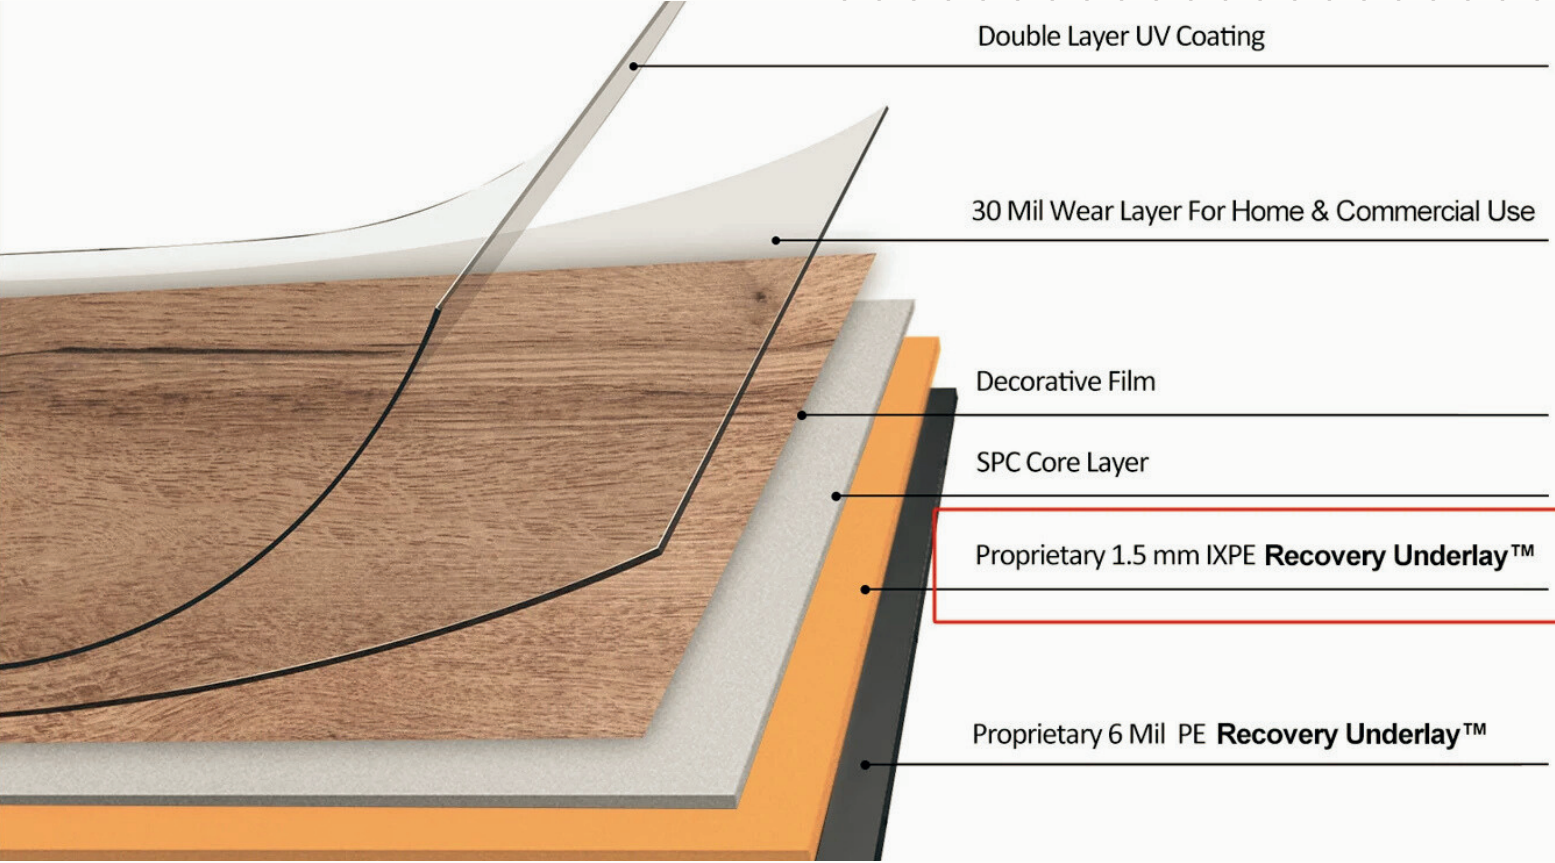

www.recoveryunderlay.com

SPC STONE

Elevate your space with our stunning collection of RECOVERY UNDERLAY SPC STONE. Our hard surface floors offer the perfect blend of style and durability. Choose from a variety of realistic stone and tile looks in luxury vinyl plank (LVP/SPC) designed for easy maintenance and lasting beauty in any room of your home or commercial space.

Recovery Underlay™ SPC Stone Series

Our SPC stone is bonded with 1.5mm IXPE which provides acoustic benefits and recovery support.

FEATURES

Click Lock Technology

Our Click Lock Technology works perfectly for both the long and short of the flooring panel and ensures there are no unwanted gaps or spaces between.

Recovery Underlay™ 1.5mm IXPE (Attached to SPC Stone series)

- ✓ Polyethylene/IXPE excels in thermal insulation and sound absorption.
- ✓ Resilience: withstand heavy foot traffic and furniture loads.
- ✓ Moisture resistance: Resistant to water and moisture, prevent mold and mildew.

PRODUCT CODE: RUS4008-1

BETON

SPECIFICATION

Finish:	Natural stone
Width:	12"
Length:	24"
Thickness:	6.5mm
Installation:	Uniclic

PRODUCT CODE: RUS7001-1

CALAO

SPECIFICATION

Finish:	Natural stone
Width:	12"
Length:	24"
Thickness:	6.5mm
Installation:	Uniclic