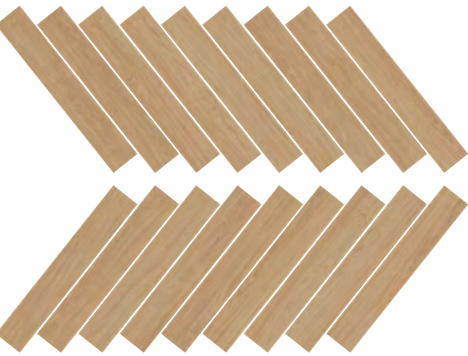

PRODUCT DISPLAY

M series

200x1200mm
(8 " x 4 8 ")

M series

10 mm

Lunar Cloud
24 faces

Rainmark Timber
24 faces

200x1200mm