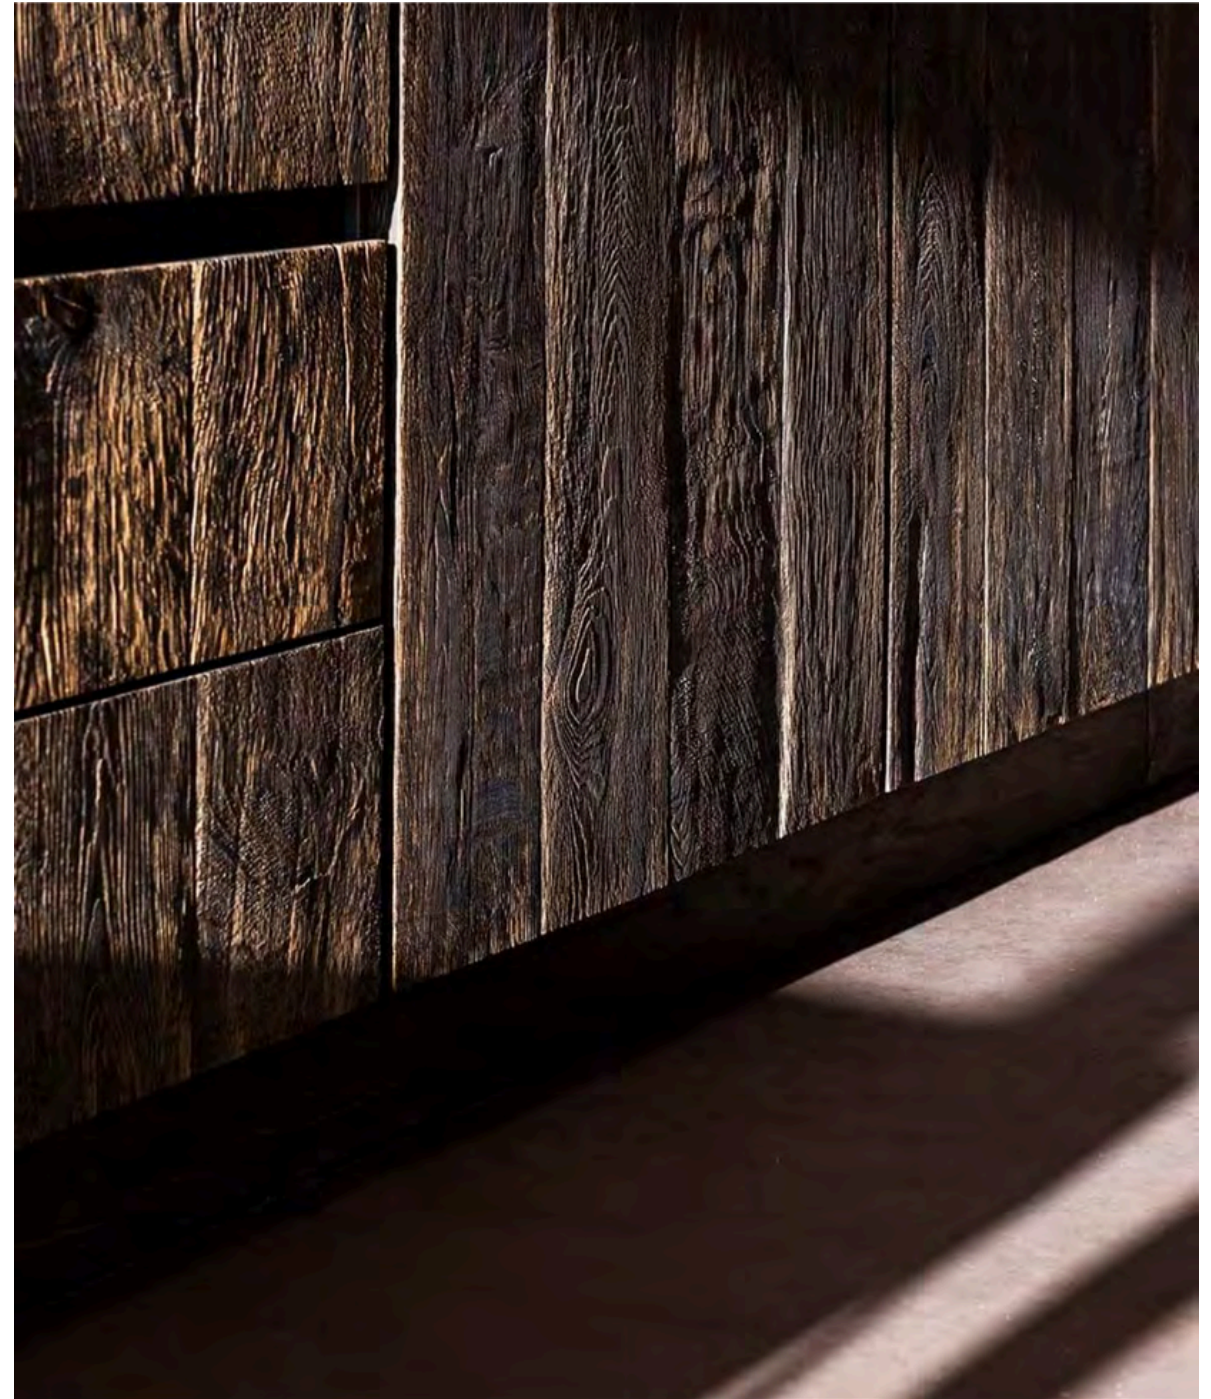

BRAND MISSION

BRAND MISSION

**To bring the soul of wood into modern living through
tiles that feel warm, natural, and enduring.**