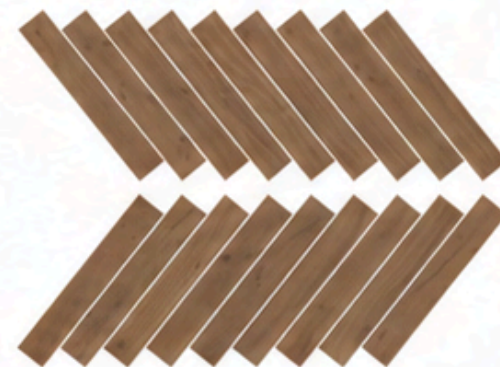

24 faces

24 faces

24 faces

24 faces