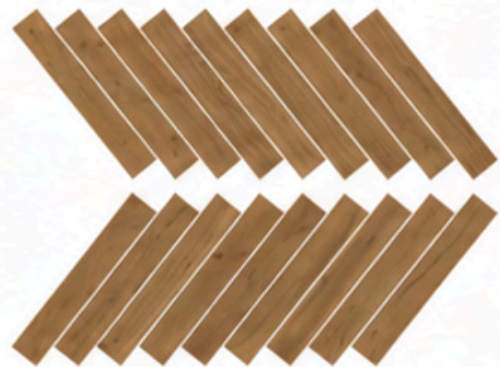

24 faces

24 faces

24 faces

24 faces