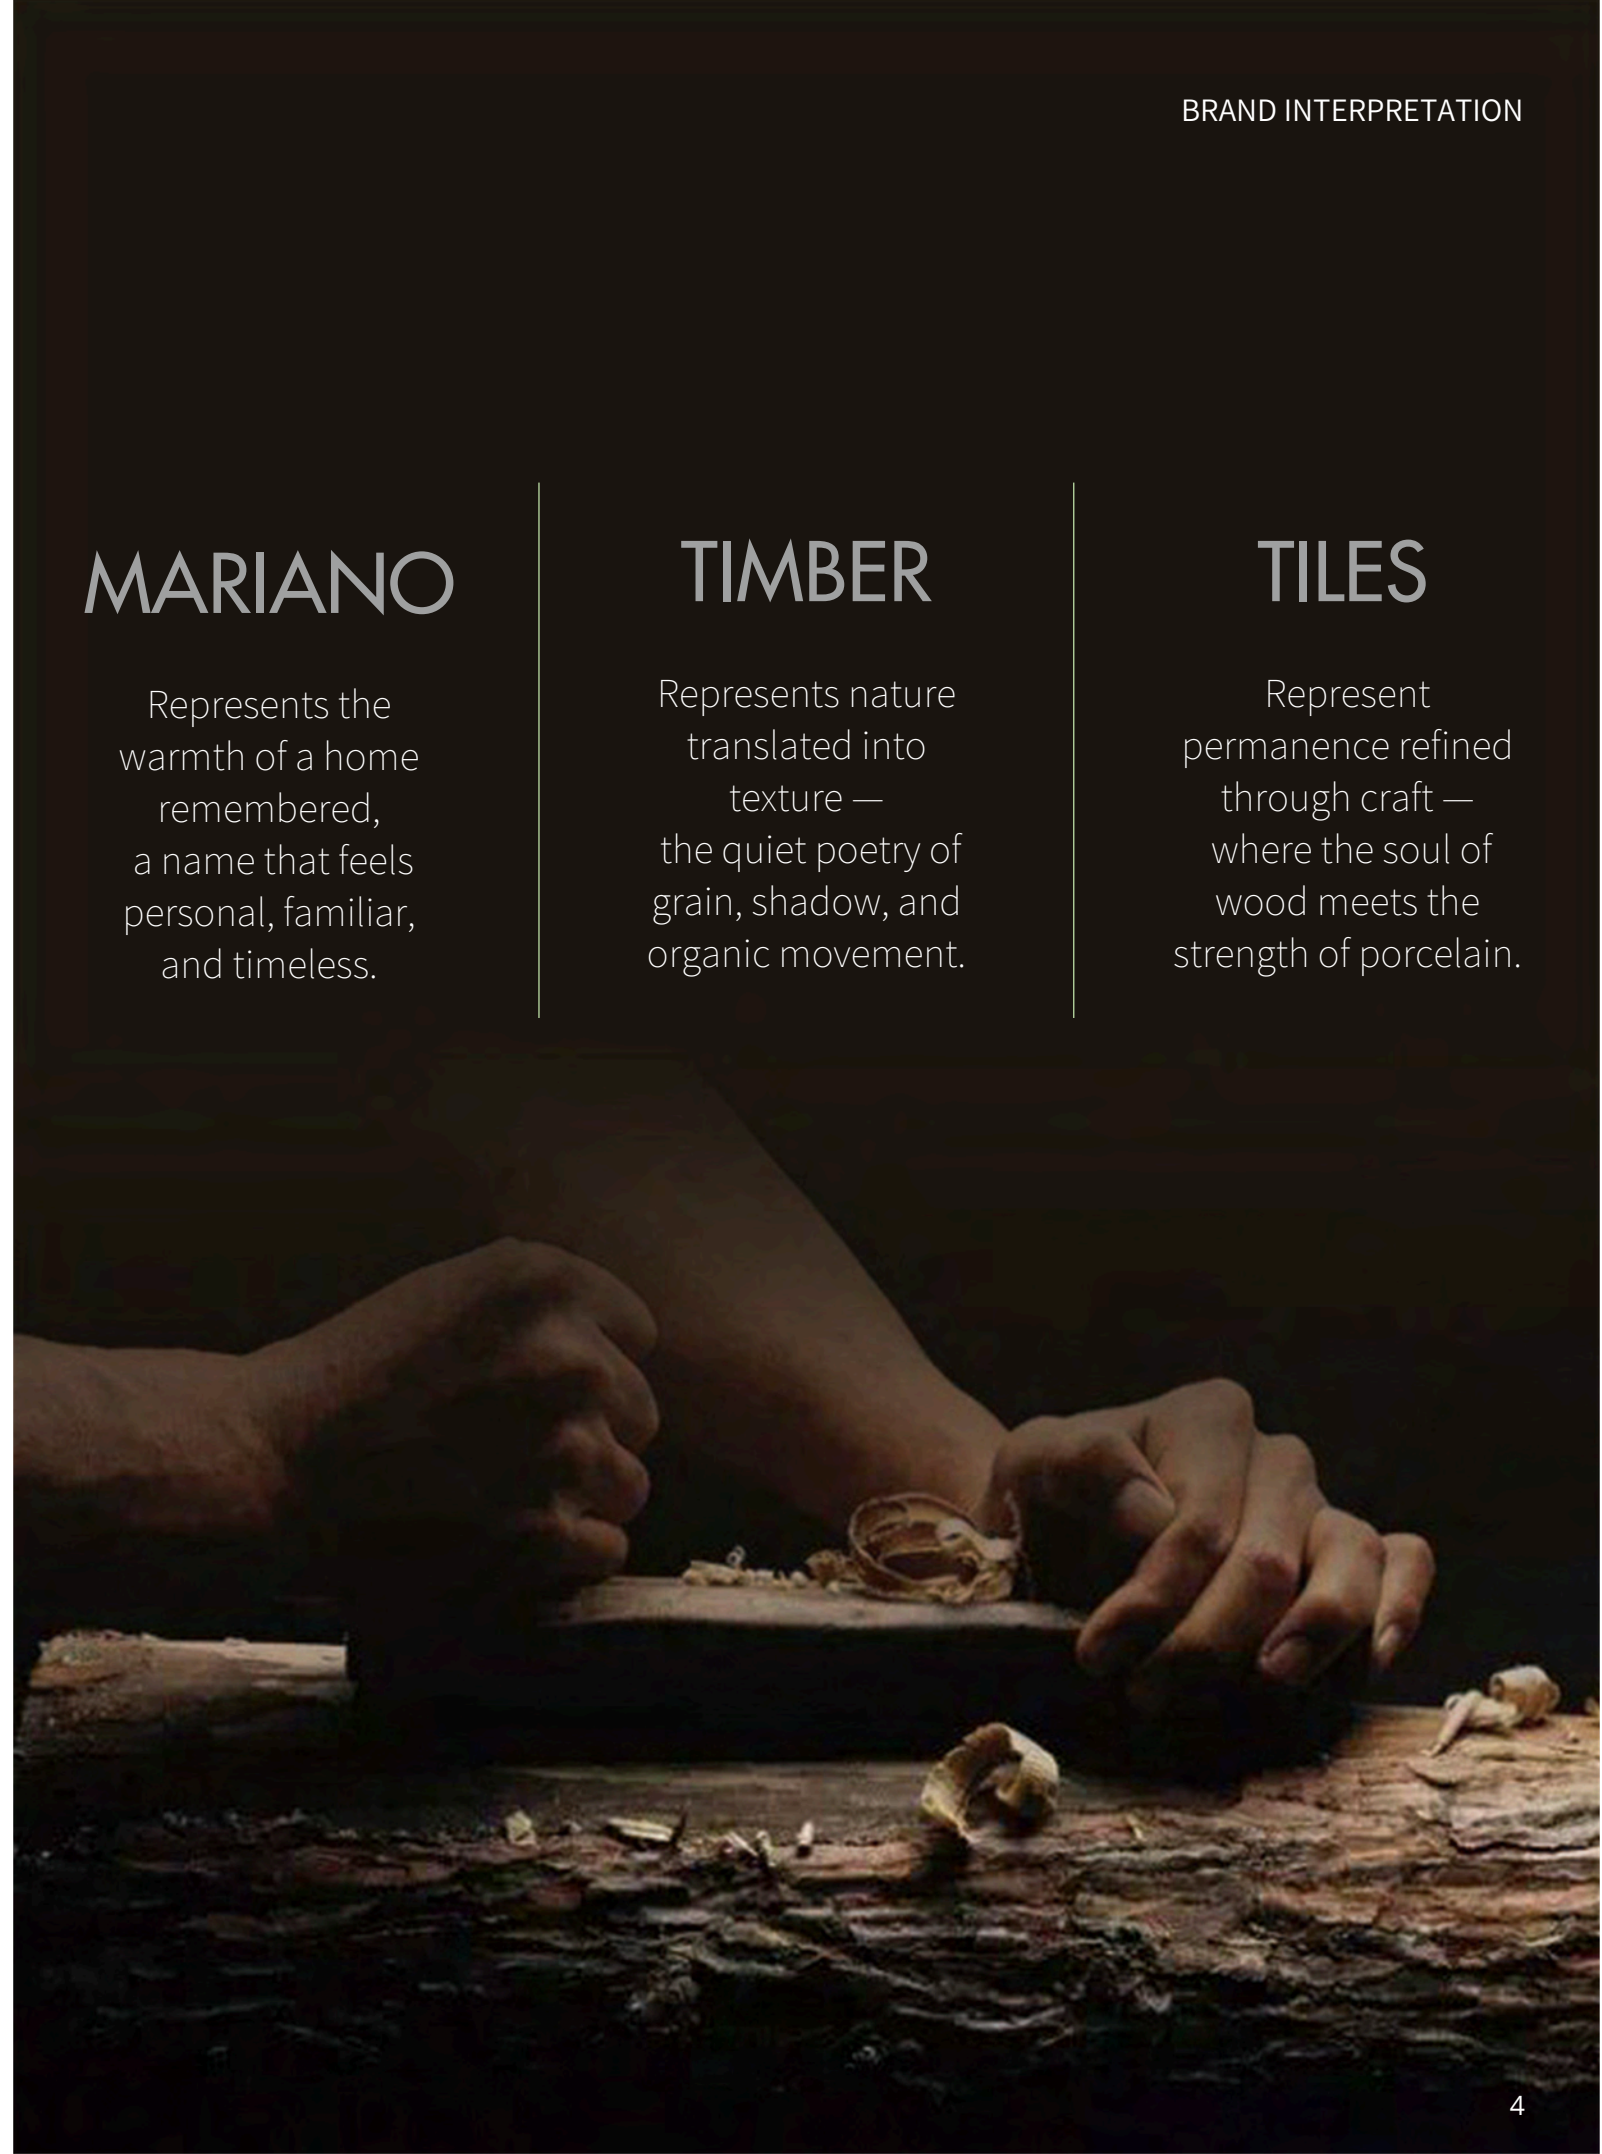

TILES

Represent permanence refined through craft — where the soul of wood meets the strength of porcelain.