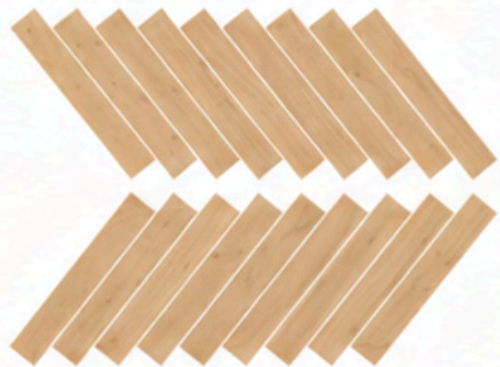

24 faces

24 faces

24 faces

24 faces