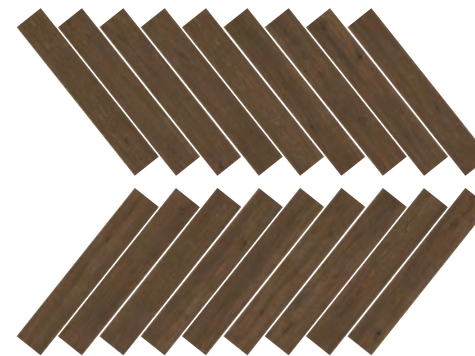

I- M21219柳绿含烟
24 faces