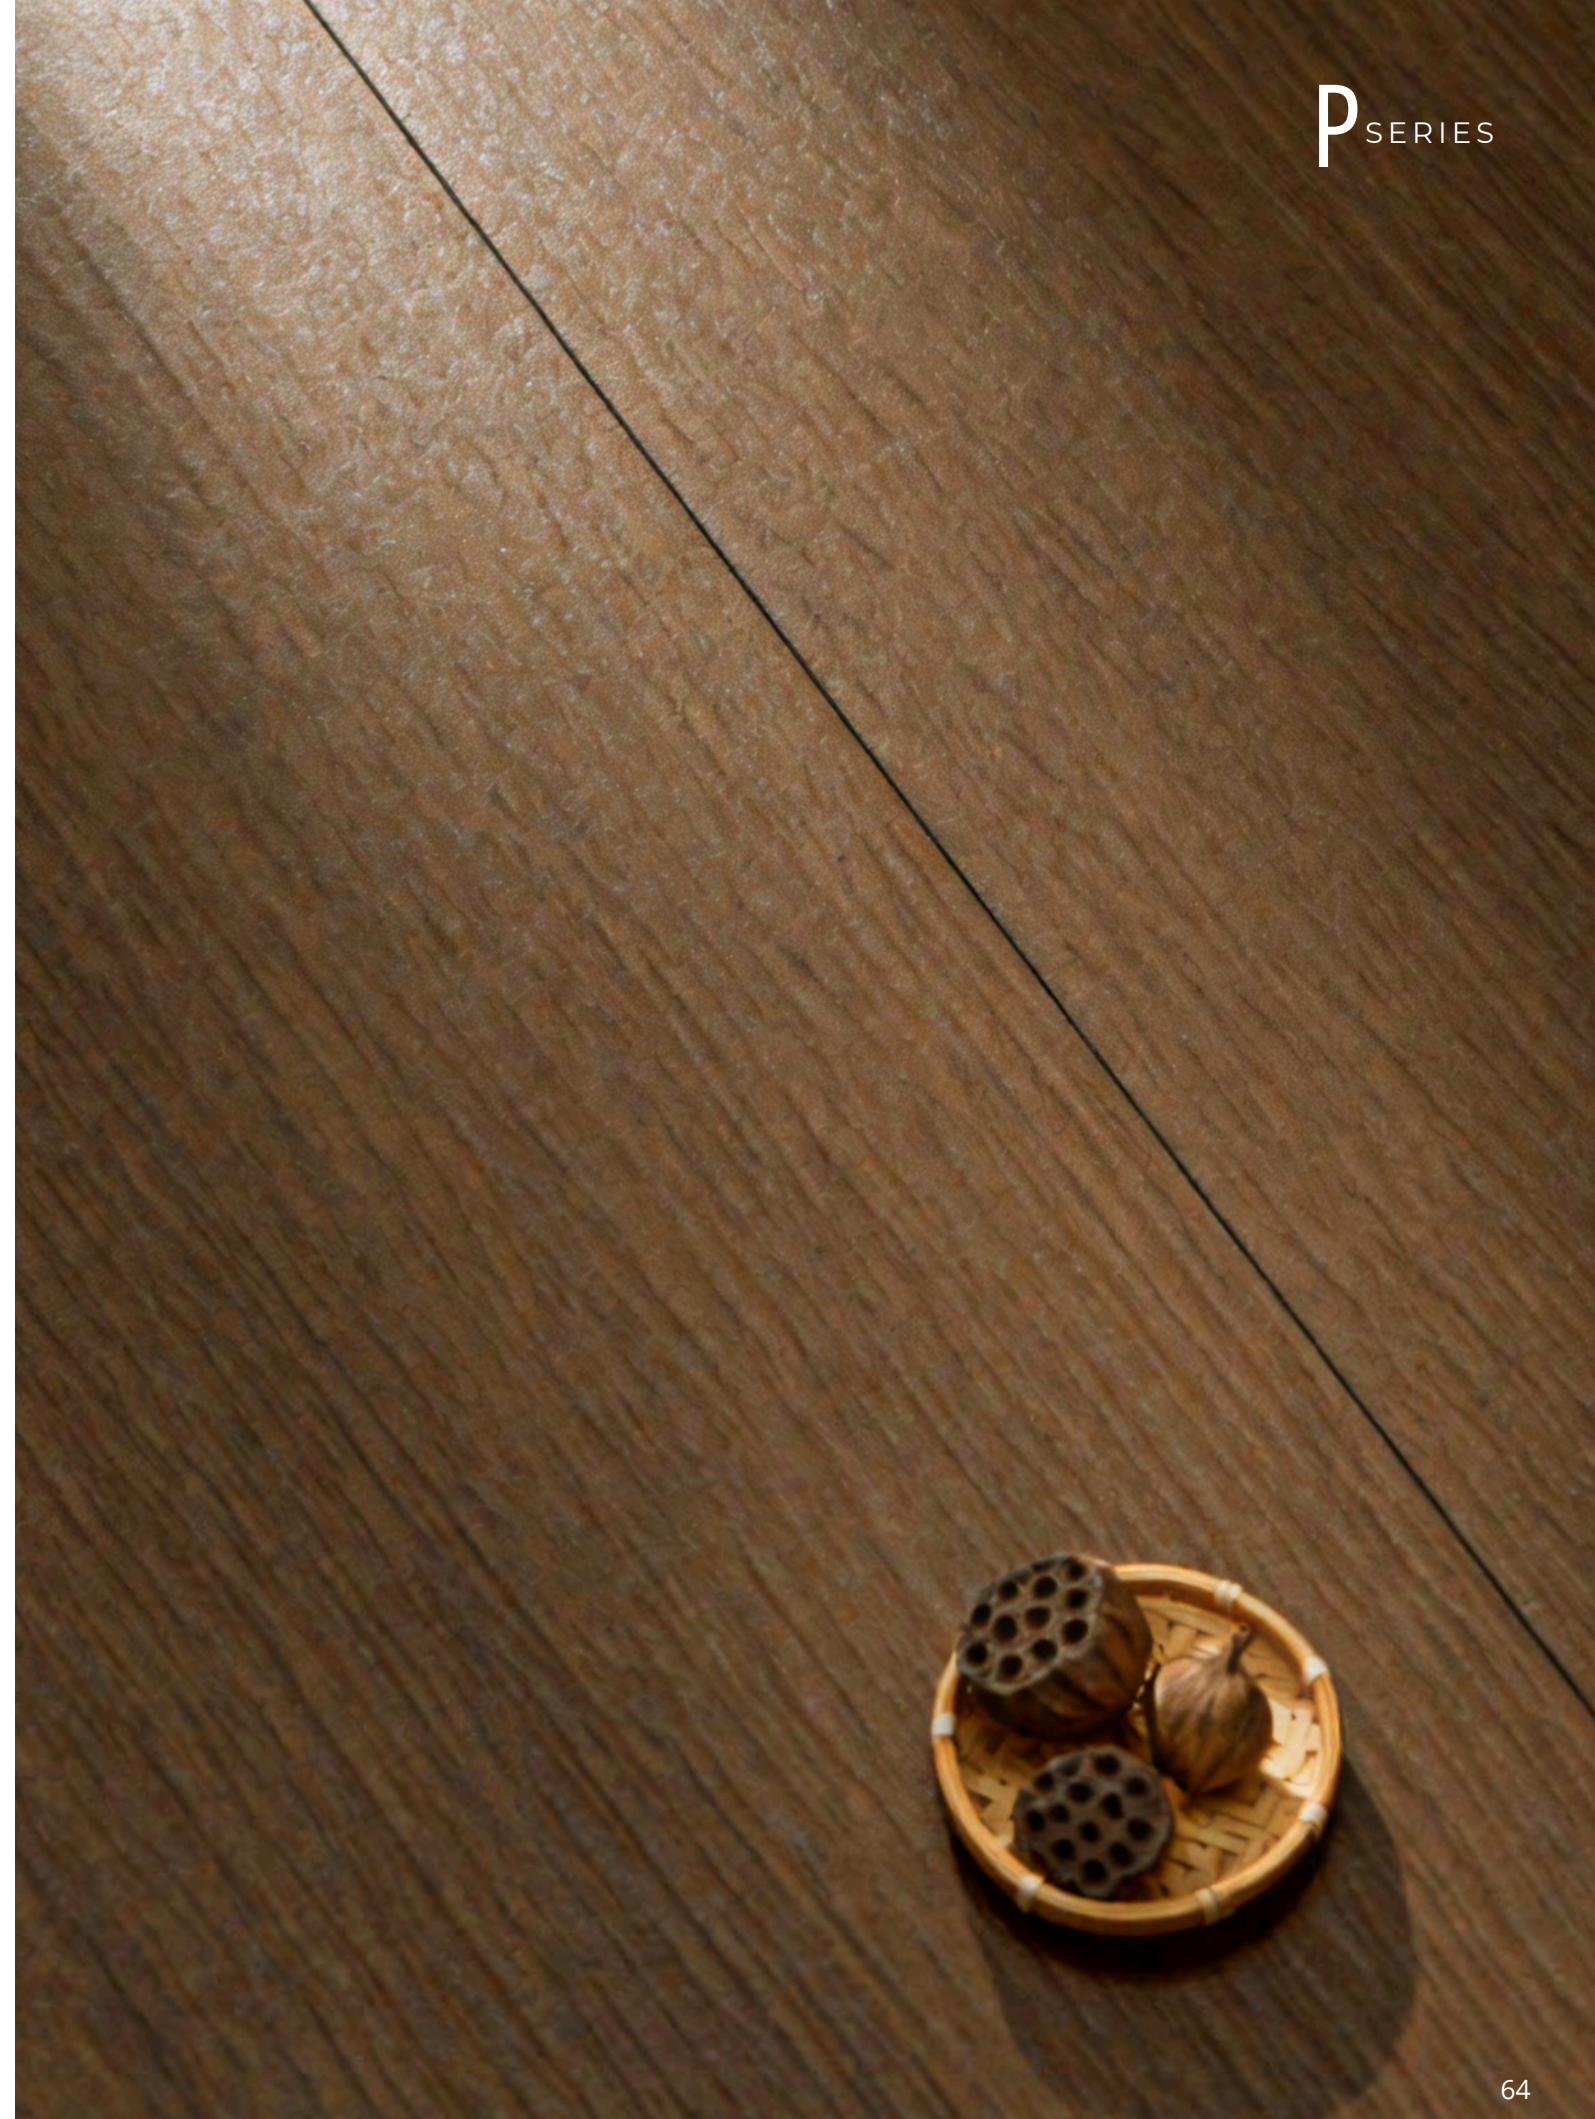

Regular Windcut Oak
20 faces

Semi-Dark Windcut Oak
20 faces

Dark Windcut Oak
20 faces

200x1200mm

10 mm

Vallet Light Oak
24 faces

Valley Dark Oak
24 Faces

10 mm

Plateau Light
24 Faces

Plateau Dark
24 Faces

200x1200mm

10 mm

Dark Jade Wood
24 faces

200x1200mm

10 mm

Oceana Light
24 Faces