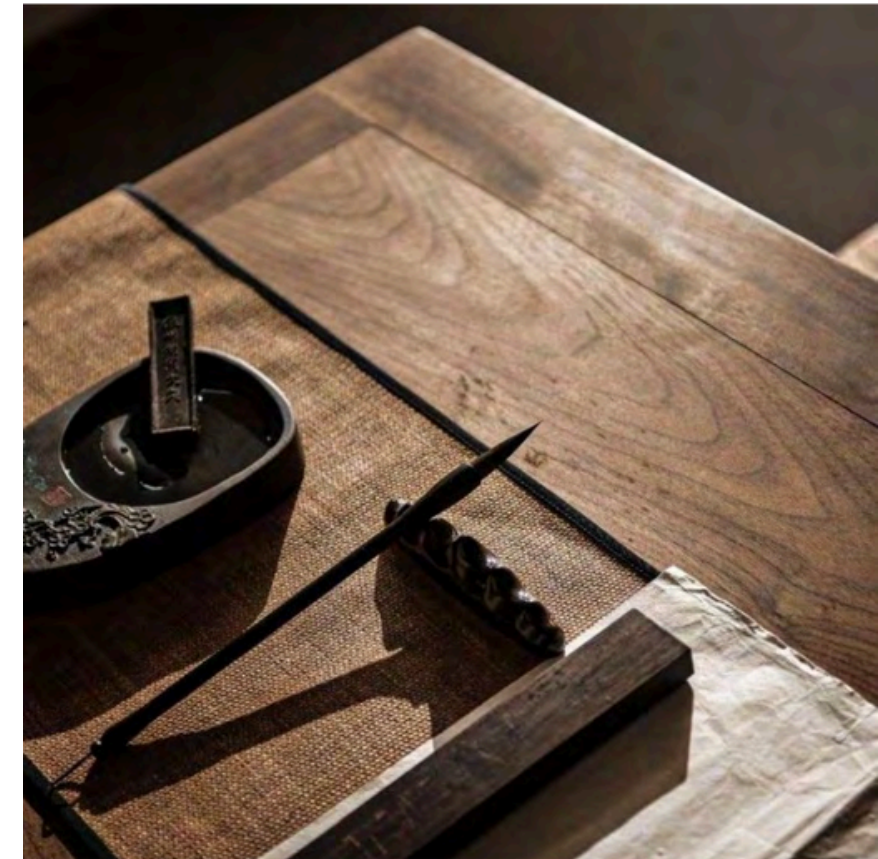

Not decoration, but expression.
Not copying nature, but awakening perception.

For Mariano Timber Tiles:
At Mariano Timber Tiles, good material does more than serve a function.
It carries a way of living.

We believe texture can shape emotion,
wood tones can bring depth to a space,
and every surface can remind people to return to what feels real.

Through the warmth of timber and the strength of porcelain,
we invite people to slow down, settle in, and feel at home.