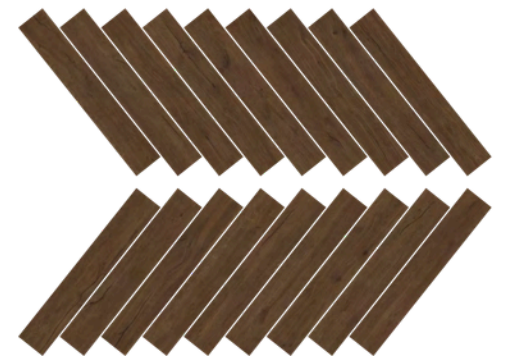

Oceana Brown
24 Faces

10 mm

Oceana Smoke Brown
24 Faces

Oceana Smoked
24 Faces

200x1200mm

10 mm

Light Popped Brown
20 Faces

Dark Popped Brown
20 Faces