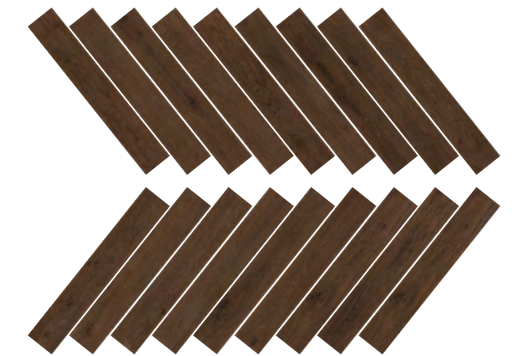

Golden Autumn Pine
24 faces

Dark Autumn Pine
24 faces

10 mm

Brown Autumn Pine
24 faces

200x1200mm
(8 " x 4 8 ")

200x1200mm

10 mm

**Light Streamside
Timber**
24 faces