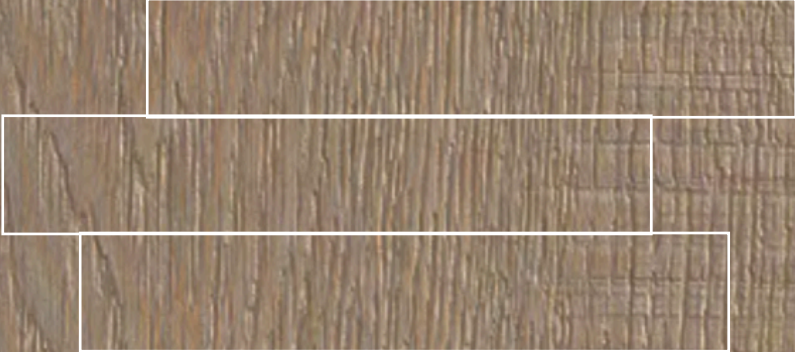

Golden Autumn Pine
24 faces

Dark Autumn Pine
24 faces

10 mm

Brown Autumn Pine
24 faces

200x1200mm
(8 " x 4 8 ")

200x1200mm

10 mm

**Light Streamside
Timber**
24 faces