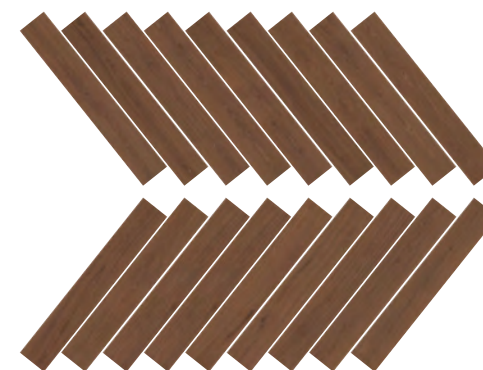

M series

10 mm

Pine Mist
20 faces

Dusk Ridge Oak
20 faces

Pine Mist

Verdant Mist

24 faces

Serene Teak