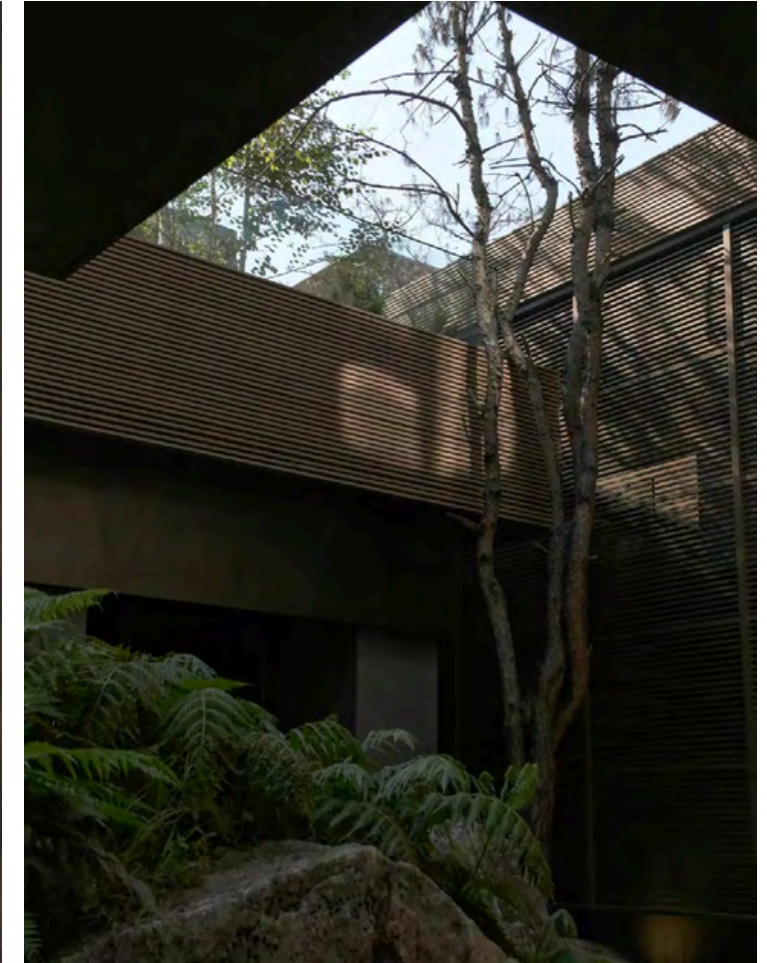

Mariano Timber Tiles is rooted in the harmony between nature and home.

We believe a home is more than a place to live —
it is a reflection of warmth, memory, and quiet comfort.

Every grain, shade, and texture carries the feeling of timber:
natural, grounded, and deeply human.

Through porcelain craftsmanship, we preserve the beauty of wood
and give it strength made for modern living.

Mariano Timber Tiles creates spaces that feel calm, refined, and lasting —
where the soul of wood meets the permanence of tile.