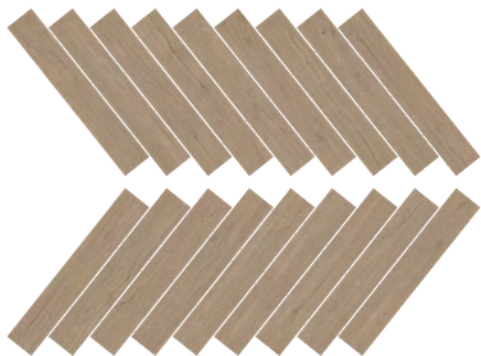

Oceana Brown
24 Faces

10 mm

Oceana Smoke Brown
24 Faces

Oceana Smoked
24 Faces

200x1200mm

10 mm

Light Popped Brown
20 Faces

Dark Popped Brown
20 Faces