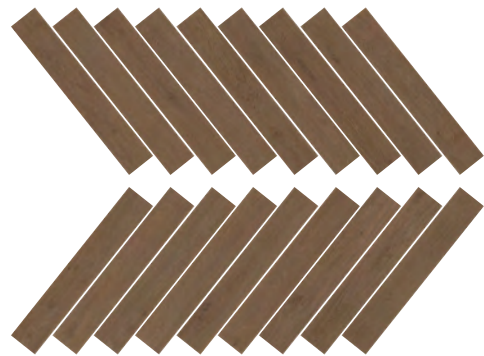

Golden Autumn Pine
24 faces

Dark Autumn Pine
24 faces

10 mm

Brown Autumn Pine
24 faces

200x1200mm
(8 " x 4 8 ")

200x1200mm

10 mm

**Light Streamside
Timber**
24 faces