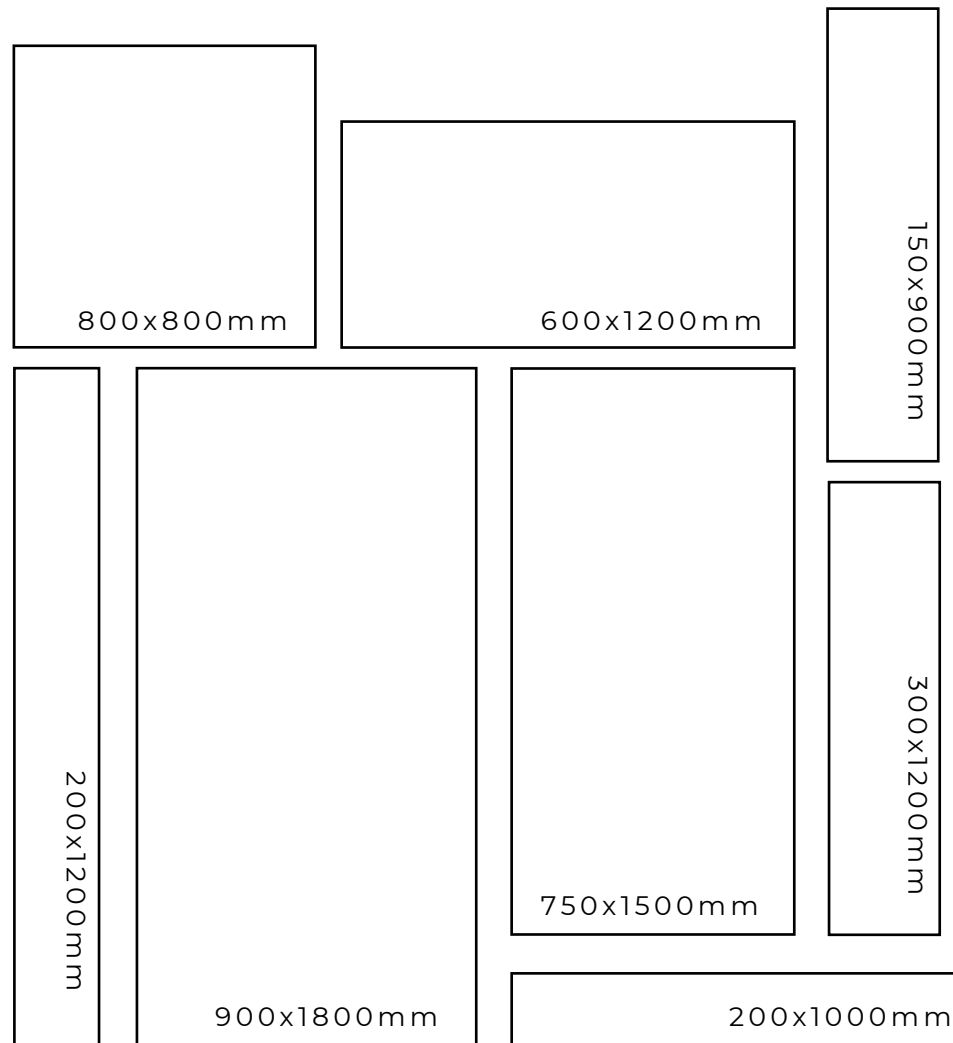

PRODUCT DISPLAY

M series

200x1200mm
(8 " x 4 8 ")

M series

10 mm

Lunar Cloud
24 faces

Rainmark Timber
24 faces

200x1200mm