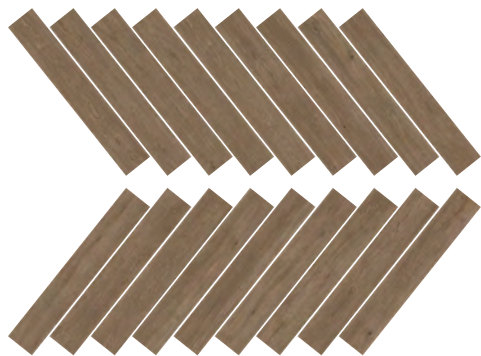

Golden Autumn Pine
24 faces

Dark Autumn Pine
24 faces

10 mm

Brown Autumn Pine
24 faces

200x1200mm
(8 " x 4 8 ")

200x1200mm

10 mm

**Light Streamside
Timber**
24 faces