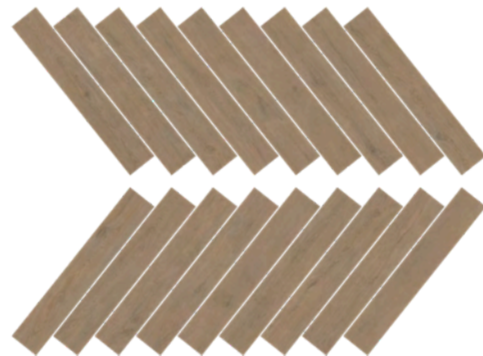

Regular Windcut Oak
20 faces

Semi-Dark Windcut Oak
20 faces

Dark Windcut Oak
20 faces

200x1200mm

10 mm

Vallet Light Oak
24 faces

Valley Dark Oak
24 Faces

10 mm