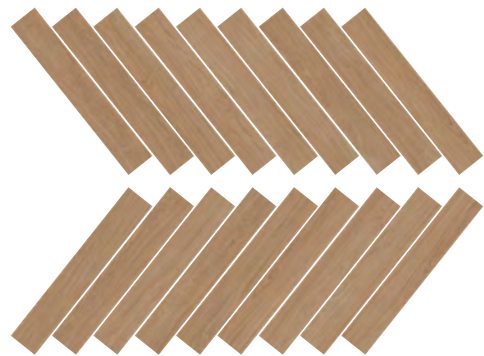

Plumwood Breeze
24 faces