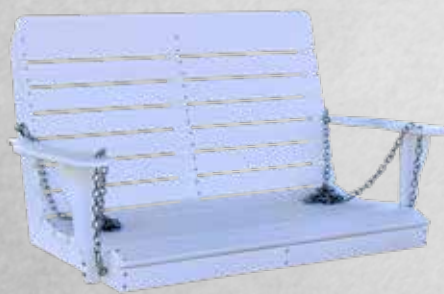

Conversation Table without Shelf
H- 20" w- 38" d- 38"

Conversation Table with Shelf
H- 20" w- 38" d- 38"

Poly Accessories COLLECTION

48" Garden Bench

Round Folding Table
H- 18" w- 22" d- 22"

Double Decker
End Table
H- 20" w- 16" d- 23"

Glider Ottamon
H- 12" w- 18" d- 18"

Deck Settee
H- 47" w- 65" d- 33"
Seat w - 19" Seat h - 17"

4' Standard Swing
H- 25" w- 49" d- 25"
Seat w - 47"
Available in 4', 5'

Mission Bench
H- 18" w- 36" d- 13"
Available in 3', 4', 5', 6'