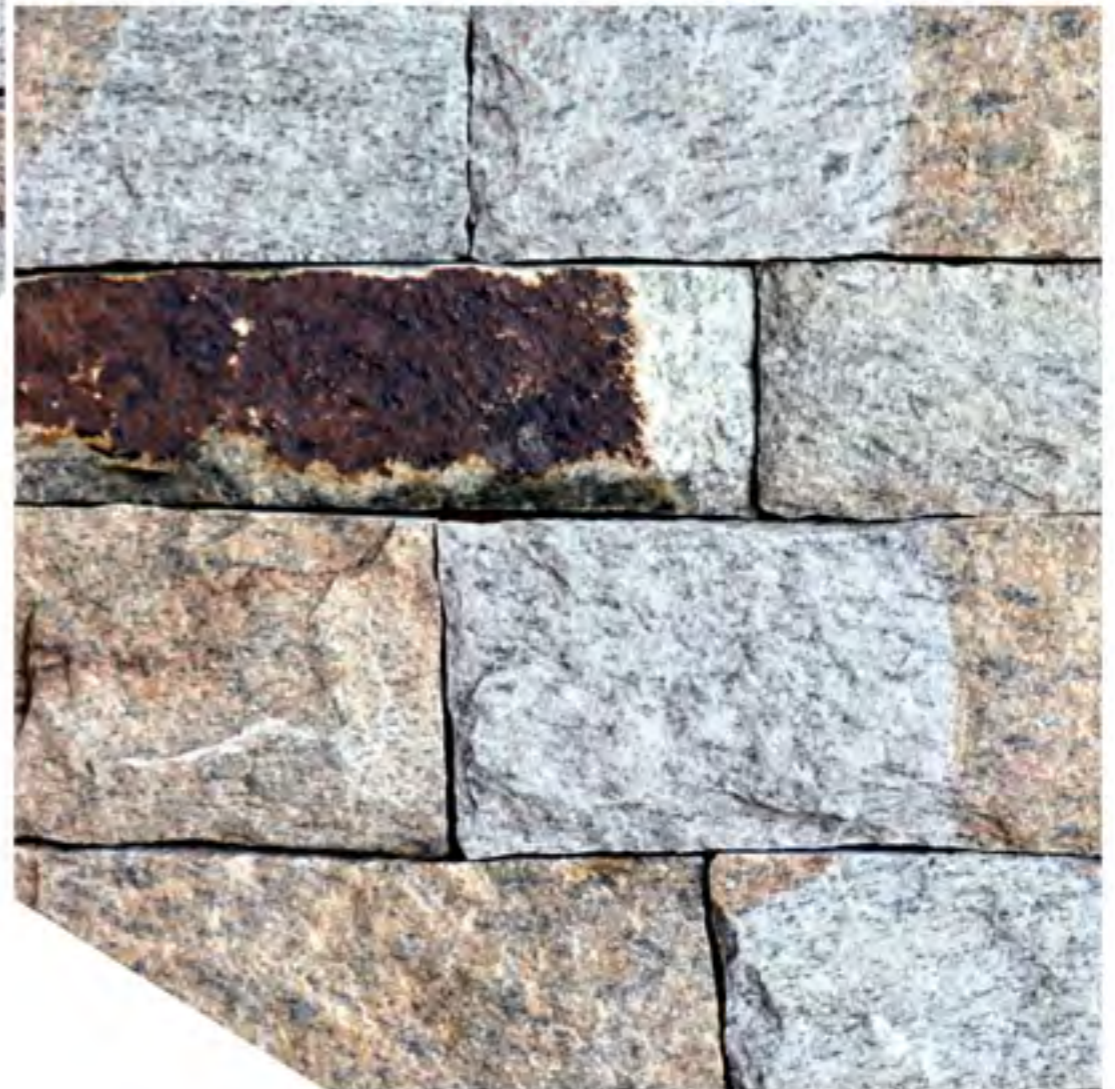

AUTUMN RIDGE COLLECTION

Granite from Connecticut.

Peachy beiges to Gray.

Beautiful natural white marbling.

▼ LEDGE

SQUARE ▼

▲ MOSAIC

STRIP ▲