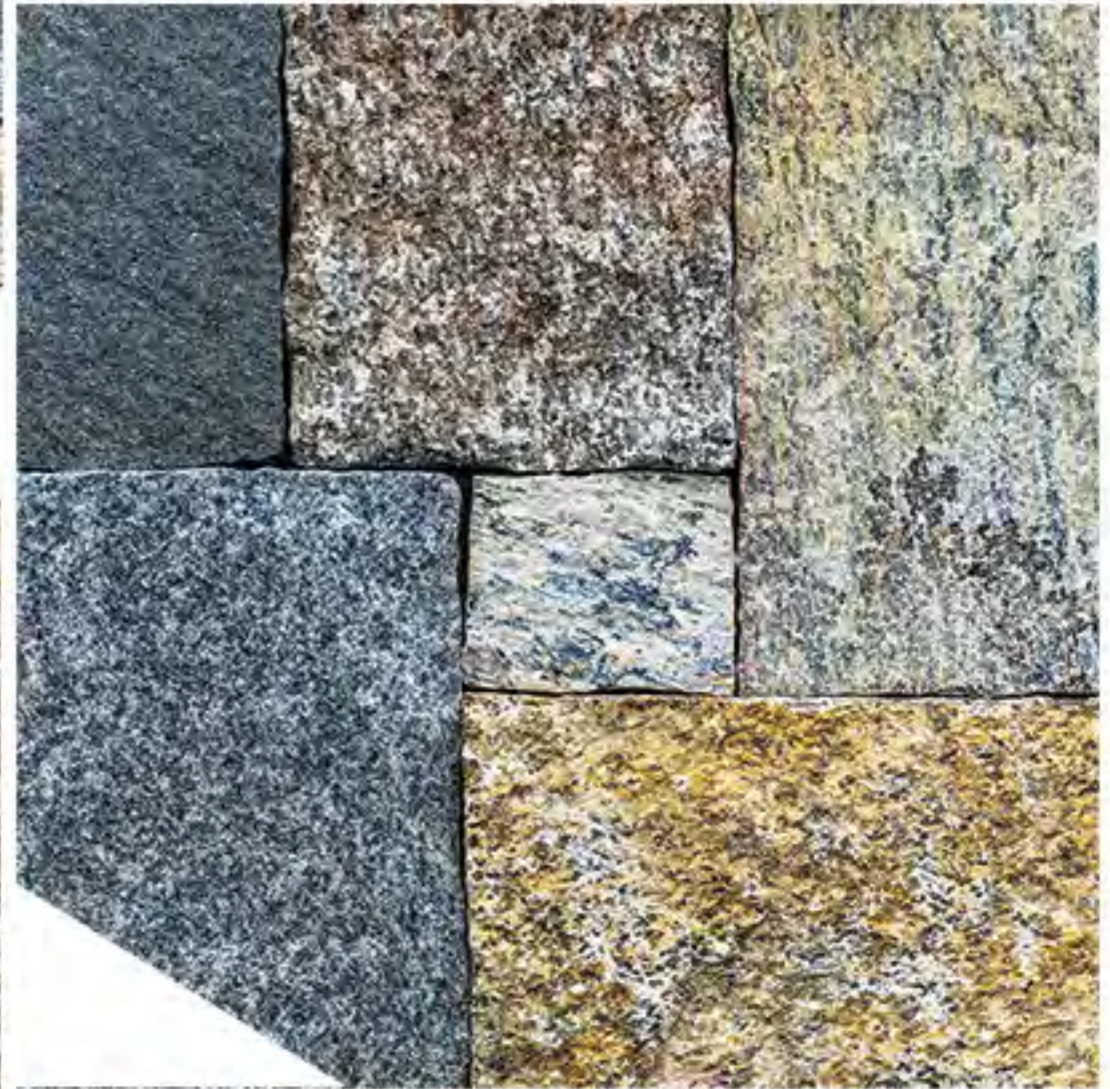

STRIP ▲

OLD
BROOKFIELD
COLLECTION

DARK GRAY, BLACK AND BLUE GRANITE THAT

has traditional granite patterns

THROUGHOUT THE STONE.

▼ LEDGE

SQUARE ▼

▲ MOSAIC