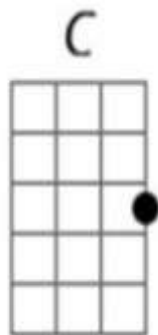

Don't Stop Believing (Journey) Ukulele Chords

C G Am F
 Just a small town girl, living in a lonely world
 C G Em F
 She took the midnight train going anywhere.
 C G Am F
 Just a city boy, born and raised in South Detroit
 C G Em F
 He took the midnight train going anywhere.
 C G Am F
 A singer in a smoky room, the smell of wine and cheap perfume
 C G
 For a smile they can share the night
 Em F
 It goes on and on and on and on.

Chorus

F C
 Strangers waiting, up and down the boulevard
 F C
 Their shadows searching in the night.
 F C
 Streetlights people, living just to find emotion
 F G C
 Hiding somewhere in the night.
 G C F