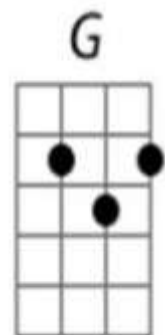

Don't Stop Believing (Journey) Ukulele Chords

C G Am F
 Just a small town girl, living in a lonely world
 C G Em F
 She took the midnight train going anywhere.
 C G Am F
 Just a city boy, born and raised in South Detroit
 C G Em F
 He took the midnight train going anywhere.
 C G Am F
 A singer in a smoky room, the smell of wine and cheap perfume
 C G
 For a smile they can share the night
 Em F
 It goes on and on and on and on.

Chorus

F C
 Strangers waiting, up and down the boulevard
 F C
 Their shadows searching in the night.
 F C
 Streetlights people, living just to find emotion
 F G C
 Hiding somewhere in the night.
 G C F

Repeat chorus

C G Am F
Don't stop believing, hold on to that feeling
C G Em F
Streetlights, people, oh.
C G Am F
Don't stop believing, hold on to that feeling
C G Em F
Streetlights, people, oh.

Lyrics remain the property and copyright of the owners, used here for educational purposes only.