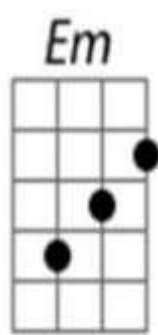

Don't Stop Believing (Journey) Ukulele Chords

C G Am F
 Just a small town girl, living in a lonely world
 C G Em F
 She took the midnight train going anywhere.
 C G Am F
 Just a city boy, born and raised in South Detroit
 C G Em F
 He took the midnight train going anywhere.
 C G Am F
 A singer in a smoky room, the smell of wine and cheap perfume
 C G
 For a smile they can share the night
 Em F
 It goes on and on and on and on.

Chorus

F C
 Strangers waiting, up and down the boulevard
 F C
 Their shadows searching in the night.
 F C
 Streetlights people, living just to find emotion
 F G C
 Hiding somewhere in the night.
 G C F

Repeat chorus

C G Am F
Don't stop believing, hold on to that feeling
C G Em F
Streetlights, people, oh.
C G Am F
Don't stop believing, hold on to that feeling
C G Em F
Streetlights, people, oh.

Lyrics remain the property and copyright of the owners, used here for educational purposes only.