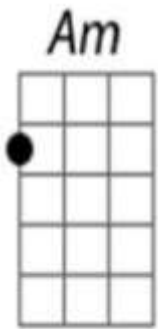

Don't Stop Believing (Journey) Ukulele Chords

C G Am F
 Just a small town girl, living in a lonely world
 C G Em F
 She took the midnight train going anywhere.
 C G Am F
 Just a city boy, born and raised in South Detroit
 C G Em F
 He took the midnight train going anywhere.
 C G Am F
 A singer in a smoky room, the smell of wine and cheap perfume
 C G
 For a smile they can share the night
 Em F
 It goes on and on and on and on.

Chorus

F C
 Strangers waiting, up and down the boulevard
 F C
 Their shadows searching in the night.
 F C
 Streetlights people, living just to find emotion
 F G C
 Hiding somewhere in the night.
 G C F