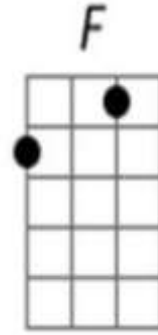

Don't Stop Believing (Journey) Ukulele Chords

C G Am F
 Just a small town girl, living in a lonely world
 C G Em F
 She took the midnight train going anywhere.
 C G Am F
 Just a city boy, born and raised in South Detroit
 C G Em F
 He took the midnight train going anywhere.
 C G Am F
 A singer in a smoky room, the smell of wine and cheap perfume
 C G
 For a smile they can share the night
 Em F
 It goes on and on and on and on.