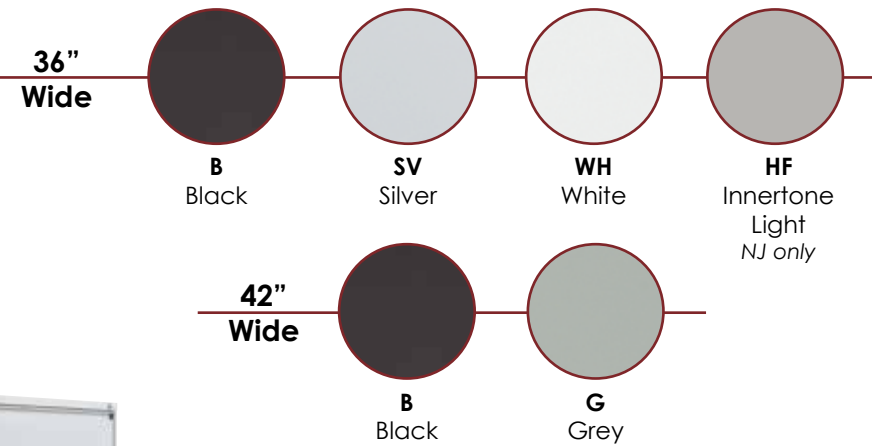

SV
Silver

B - Black

5-Drawer Files feature lift-top top drawer for easier viewing of files

SV - Silver

W - White

SV - Silver

Key Features

- Counterweight included with all 36" & 42" wide lateral files for stability
- Anti-tilt safety mechanism standard on all drawers
- Side-to-Side Letter, Legal & A4 filing
- Front-to-back Letter & Legal filing
- 42" wide files can accommodate 3 rows of front-to-back filing with optional LF100 file bar
- Random locking with replaceable lock cores
- Full-width drawer pulls for easy access
- Long-lasting steel ball-bearing drawer slides
- Passes BIFMA testing
- Limited lifetime warranty
- Matching pedestals and storage units