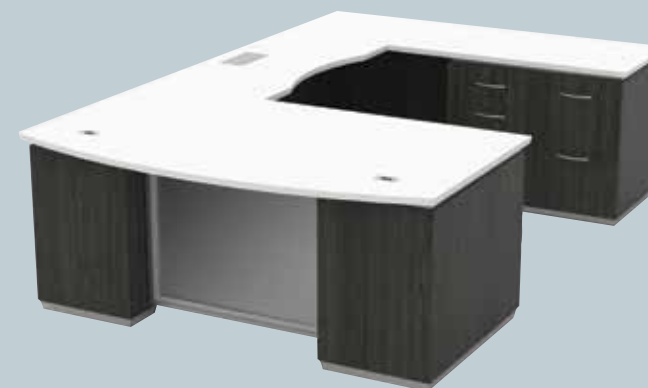

U-Shape with Right Bridge + **MultiFile Ped** (TUX-69NT-SGW) | **TUXWHTSGW-TYP53R**
$6,365