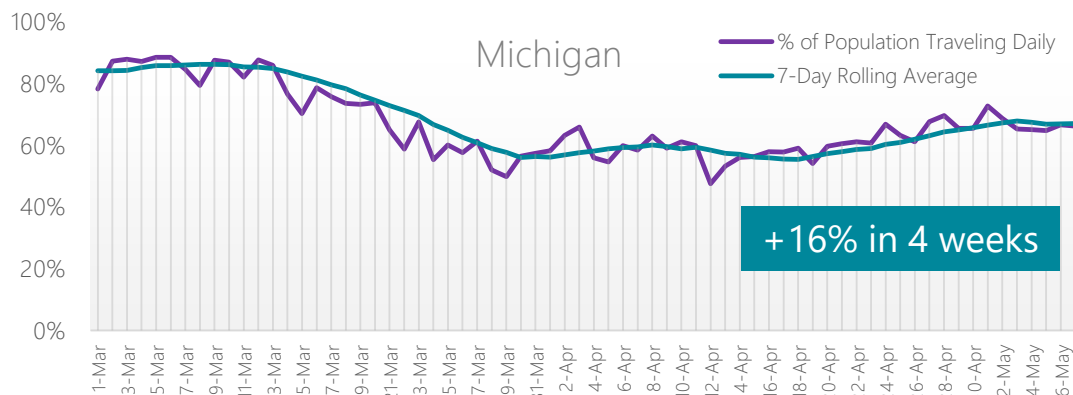

State by State

COVID-19 – Percent of People Leaving Their Homes In The Average Day

geopath

AUDIENCE LOCATION MEASUREMENT

7 out of 10 people are leaving their homes in the average day across the USA.

Percent of people who traveled at least 1 mile from their home in an average day.

Represents 81% of the average at the start of March.

The biggest increases are some of the states most impacted by COVID-19.

Percent of people who traveled at least 1 mile from their home in an average day.