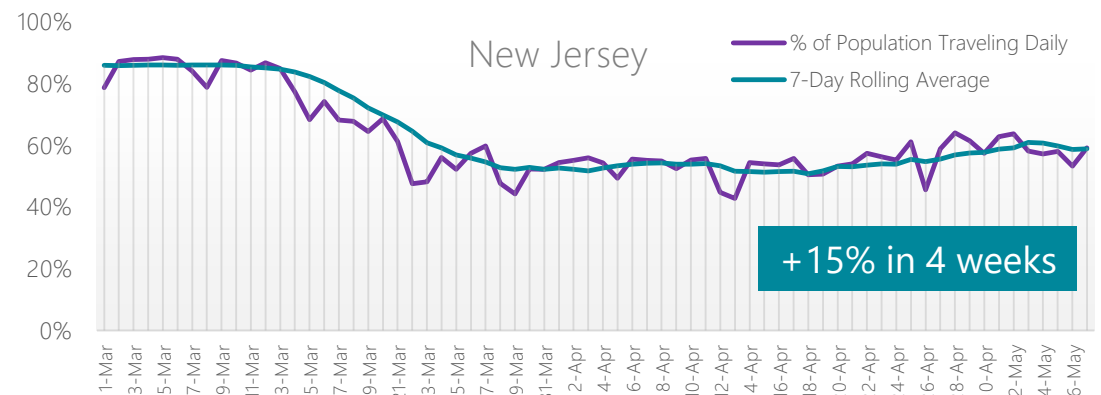

State by State

COVID-19 – Percent of People Leaving Their Homes In The Average Day

geopath

AUDIENCE LOCATION MEASUREMENT

7 out of 10 people are leaving their homes in the average day across the USA.

Percent of people who traveled at least 1 mile from their home in an average day.

Represents 81% of the average at the start of March.

The biggest increases are some of the states most impacted by COVID-19.

Percent of people who traveled at least 1 mile from their home in an average day.