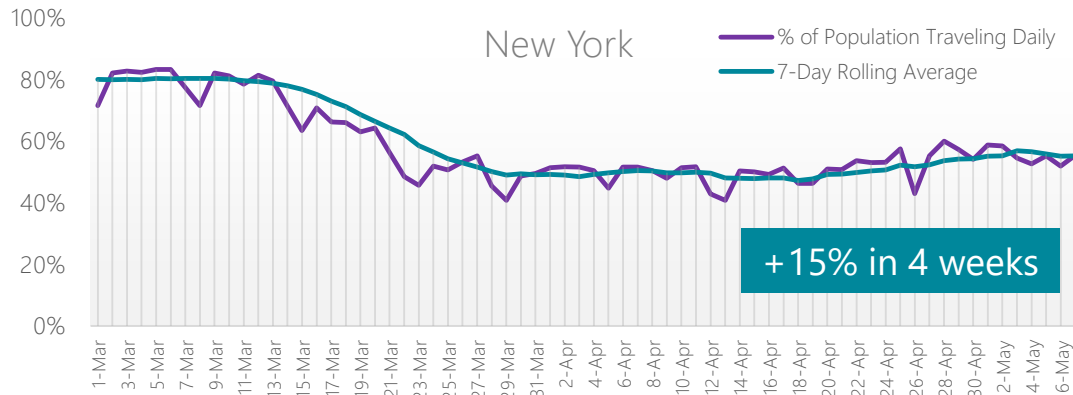

State by State

COVID-19 – Percent of People Leaving Their Homes In The Average Day

geopath

AUDIENCE LOCATION MEASUREMENT

7 out of 10 people are leaving their homes in the average day across the USA.

Percent of people who traveled at least 1 mile from their home in an average day.

Represents 81% of the average at the start of March.

The biggest increases are some of the states most impacted by COVID-19.

Percent of people who traveled at least 1 mile from their home in an average day.