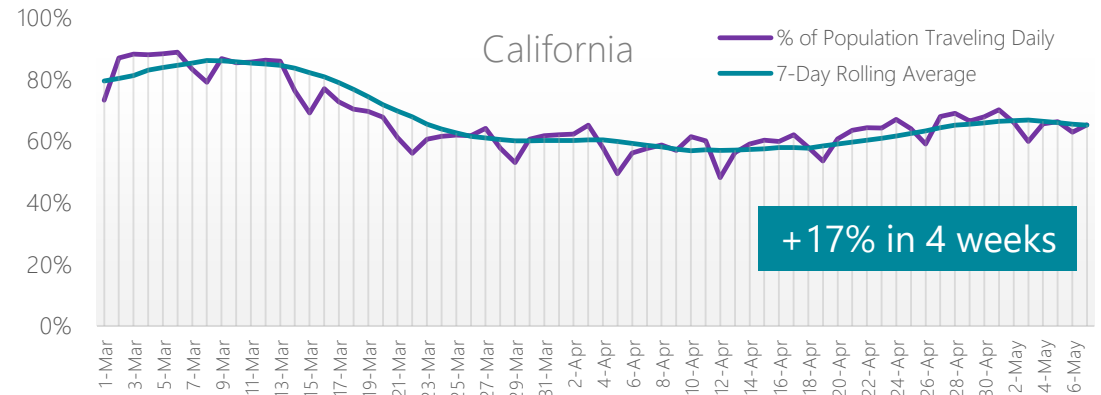

State by State

COVID-19 – Percent of People Leaving Their Homes In The Average Day

geopath

AUDIENCE LOCATION MEASUREMENT

7 out of 10 people are leaving their homes in the average day across the USA.

Percent of people who traveled at least 1 mile from their home in an average day.

Represents 81% of the average at the start of March.

The biggest increases are some of the states most impacted by COVID-19.

Percent of people who traveled at least 1 mile from their home in an average day.