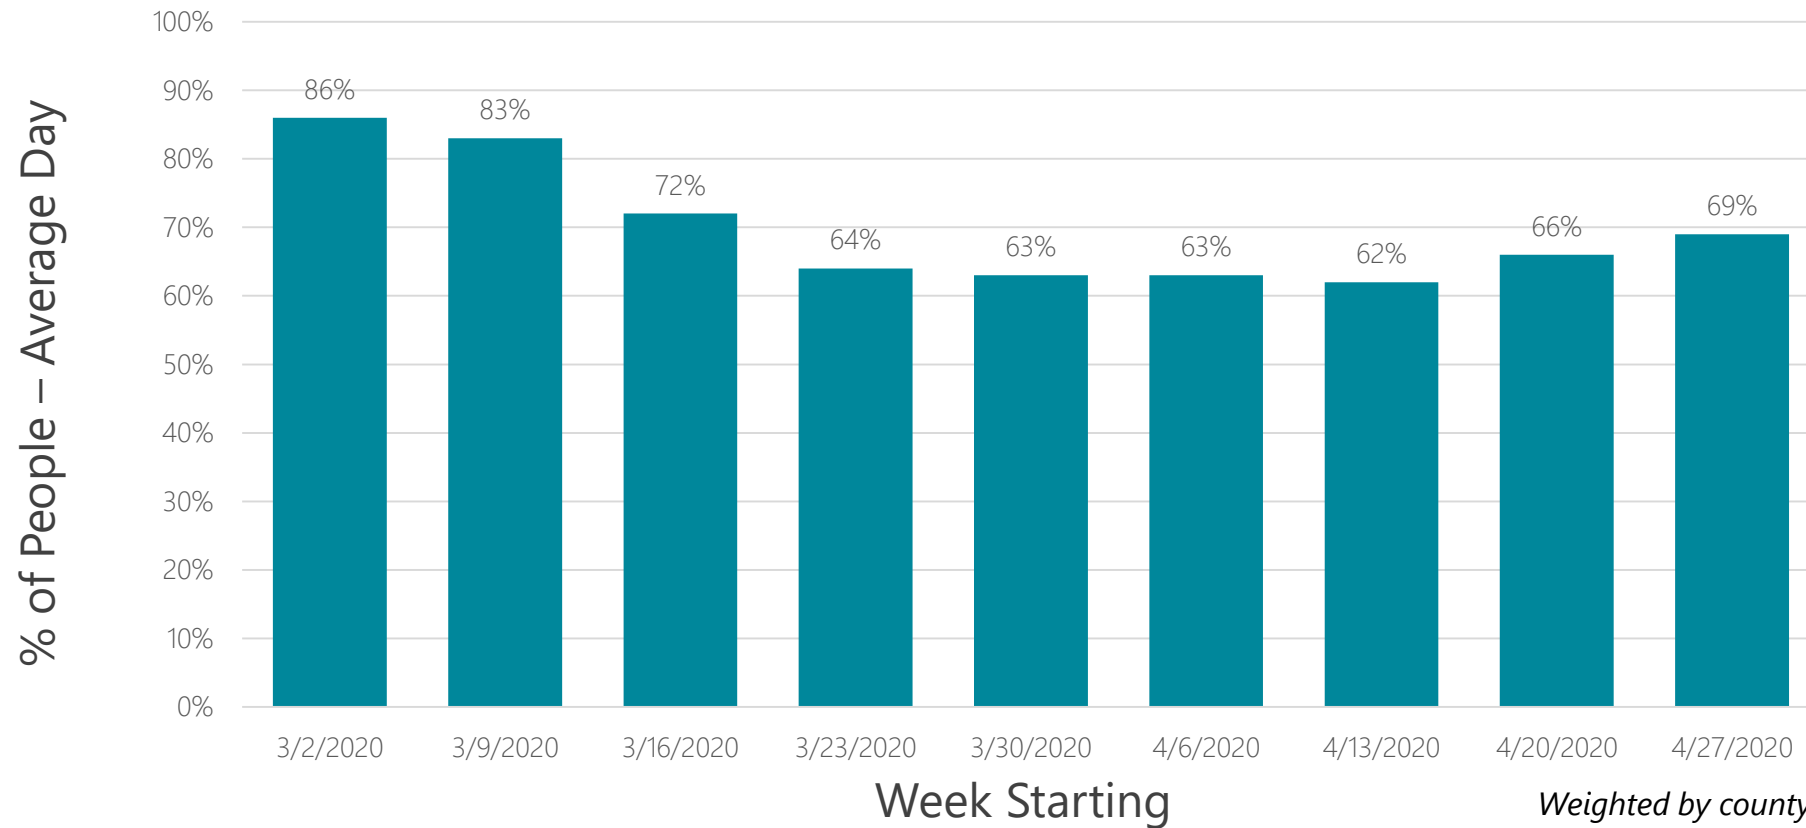

State by State

COVID-19 – Percent of People Leaving Their Homes In The Average Day

geopath

AUDIENCE LOCATION MEASUREMENT

7 out of 10 people are leaving their homes in the average day across the USA.

Percent of people who traveled at least 1 mile from their home in an average day.

Represents 81% of the average at the start of March.

The biggest increases are some of the states most impacted by COVID-19.

Percent of people who traveled at least 1 mile from their home in an average day.