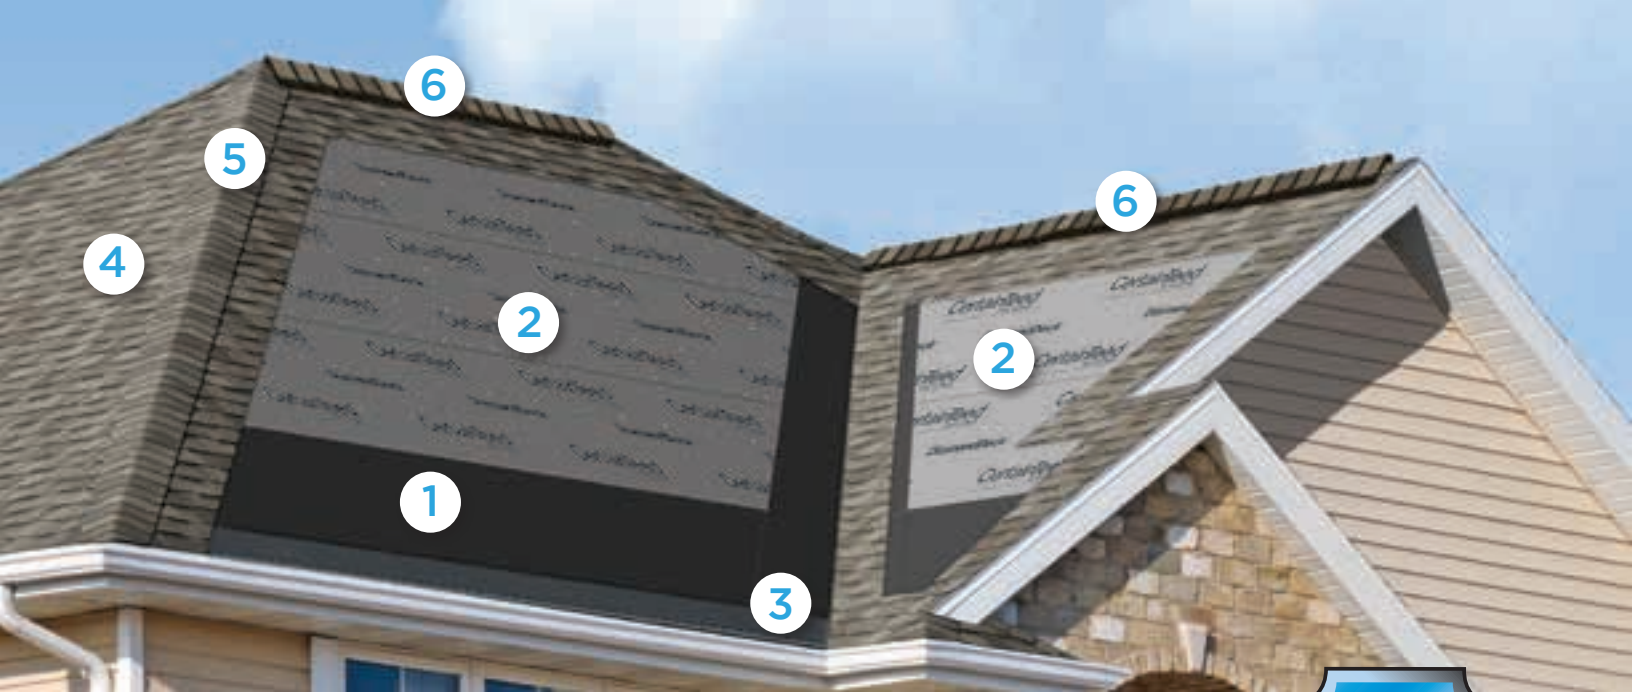

Want to visualize different roofing styles on your own home? You can upload photos to ColorView and have them digitally masked by one of our design professionals, or use DIY mode to upload and mask your own photos.

## Add a Little Accent to Your Roof

The visually impactful choice for capping the hips and ridges of your roof, CertainTeed's Cedar Crest® accessory shingles will complement or match any shingle in the Landmark Series. For a low-profile hip and ridge look, CertainTeed also offers Shadow Ridge® accessory shingles.

## Color Companion Products for Flat Roof Areas

With CertainTeed Flintlastic® SA, you can coordinate flat roof areas like carports, canopies and porches with your main roof. Flintlastic SA is a self-adhering low slope roofing product available in ten colors that complement some of the most popular CertainTeed shingles.