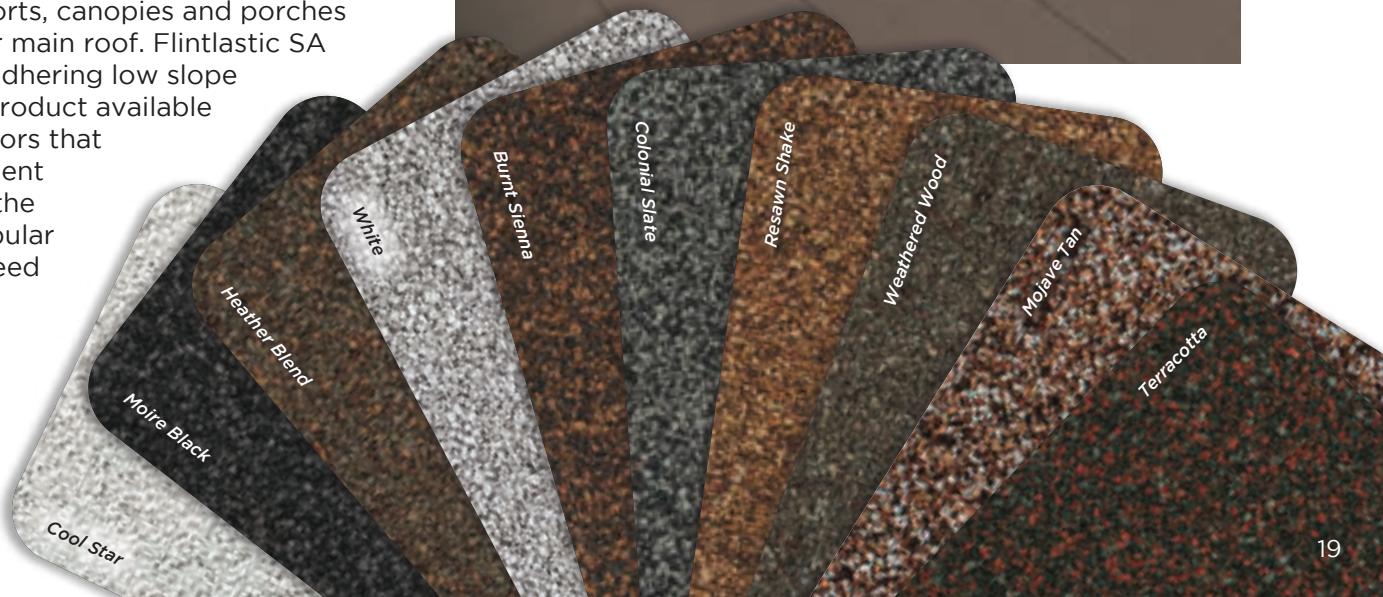

## LANDMARK® PRO

A refined union of vision and value, our PRO line leads its class in optimal performance and variety of color.

- Engineered to meet professional contractors' exacting specifications
- Available in a wide selection of eye-catching **Max Def** colors
- Outweighs standard laminates to provide greater protection from the elements

# LANDMARK® PREMIUM COLOR PALETTE

Max Def Burnt Sienna

Max Def Cobblestone Gray

Max Def Colonial Slate

Max Def Driftwood

Max Def Georgetown Gray

Max Def Moire Black

Max Def Pewterwood

Want to visualize different roofing styles on your own home? You can upload photos to ColorView and have them digitally masked by one of our design professionals, or use DIY mode to upload and mask your own photos.

## Color Companion Products for Flat Roof Areas

With CertainTeed Flintlastic® SA, you can coordinate flat roof areas like carports, canopies and porches with your main roof. Flintlastic SA is a self-adhering low slope roofing product available in ten colors that complement some of the most popular CertainTeed shingles.