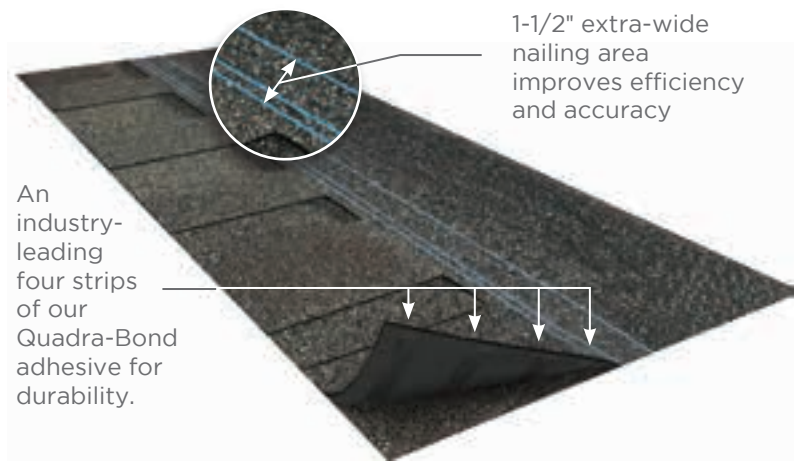

## **The bond that holds it together.**

For more than a decade, NailTrak has improved shingle installation by providing a nailing area three times wider than that of a typical laminate shingle. This increases efficiency and accuracy in installation, providing homeowners greater peace of mind. Landmark<sup>®</sup> shingles also feature our specially-formulated Quadra-Bond<sup>®</sup> adhesive, providing industry-leading resistance to delamination. Together, our NailTrak and Quadra-Bond technologies deliver the strength and durability that allow your roof to stand the test of time.