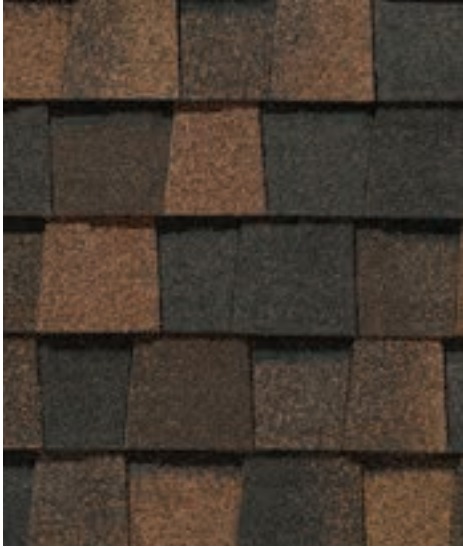

# LANDMARK® COLOR PALETTE

Atlantic Blue

Birchwood

Burnt Sienna

Cottage Red

Driftwood

Georgetown Gray

Moire Black

# LANDMARK® PREMIUM COLOR PALETTE

Max Def Burnt Sienna

Max Def Cobblestone Gray

Max Def Colonial Slate

Max Def Driftwood

Max Def Georgetown Gray

Max Def Moire Black

Max Def Pewterwood