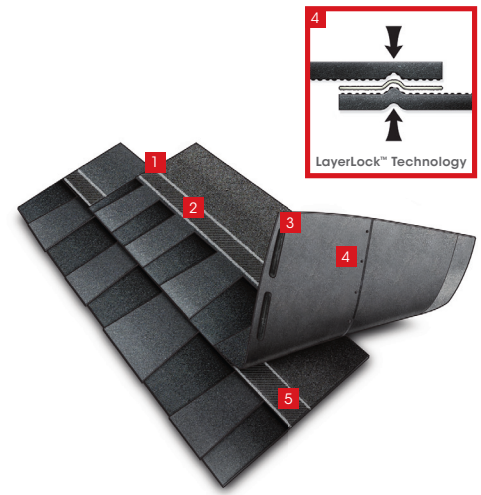

* See reverse for details

We protect what matters most™

GAF

Timberline HDZ[®] Shingles

Benefits:

- **LayerLock™ Technology** mechanically fuses the common bond between overlapping shingle layers.
- The added strength at the common bond powers the **StrikeZone™** — The industry's widest nailing area.
- **Up to 99.9% nailing accuracy** — The StrikeZone™ nailing area is so easy to hit that a roofer placed 999 out of 1,000 nails correctly in our test.³
- **Up to 30% faster nail fastening** thanks to the industry's largest nail zone.³
- **Dura Grip™** sealant pairs with the smooth microgranule surface of the StrikeZone™ nailing area for fast tack. Then, an asphalt-to asphalt monolithic bond cures for durability, strength, and exceptional wind uplift performance.
- **WindProven™ Limited Wind Warranty²** — When installed with the required combination of GAF Accessories, Timberline HDZ[®] Shingles are eligible for an industry first: a wind warranty with no maximum wind speed limitation.
- **25-year StainGuard Plus™ Algae Protection Limited Warranty** against blue-green algae discoloration.¹ Proprietary GAF Time-Release Algae-Fighting Technology helps protect shingles from unsightly stains.

Installation:

The StrikeZone™ Nailing Area

The industry's largest nailing area for up to 99.9% nail placement accuracy.²

LayerLock™ Technology

Proprietary technology mechanically fuses the common bond between overlapping shingle layers.